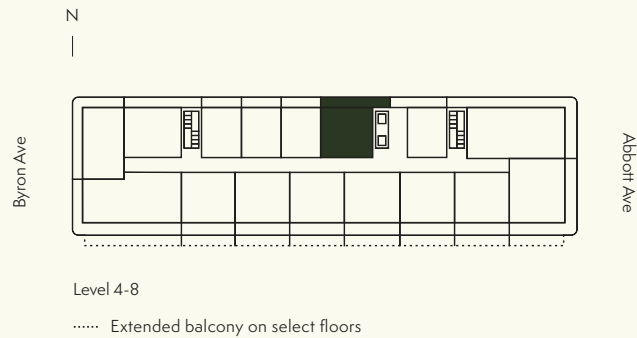

RESIDENCE 12

Levels 4-8

1 Bedroom

1 Bathroom

Interior
571 SF / 53 SM

Exterior
167 SF / 16 SM

Total
738 SF / 69 SM

Dimensions
23'-9" x 22'-4"

EllaMiamiBeach.com 786-919-6940 6940 Abbott Ave, Miami Beach FL, 33141

Stated dimensions are measured to the exterior boundaries of the exterior walls and the centerline of interior demising walls and in fact vary from the dimensions that would be determined by using the description and definition of the "Unit" set forth in the Declaration (which generally only includes the interior airspace between the perimeter walls and excludes interior structural components). For the precise Unit boundaries, see Section 3.2 of the Declaration. The area of the Unit, determined in accordance with these defined Unit boundaries, is set forth in the Declaration. Note that measurements of rooms set forth on this floor plan are generally taken at the greatest points of each given room (as if the room were a perfect rectangle), without regard for any cutouts. Accordingly, the area of the actual room will typically be smaller than the product obtained by multiplying the stated length times width. All dimensions are approximate and may vary with actual construction, and all floor plans and development plans are subject to change. All depictions of furniture, appliances, counters and other matters of detail, including, without limitation, items of finish and decoration, are conceptual only and are not necessarily included in each Unit. Said items are only included if and to the extent provided in your purchase agreement.