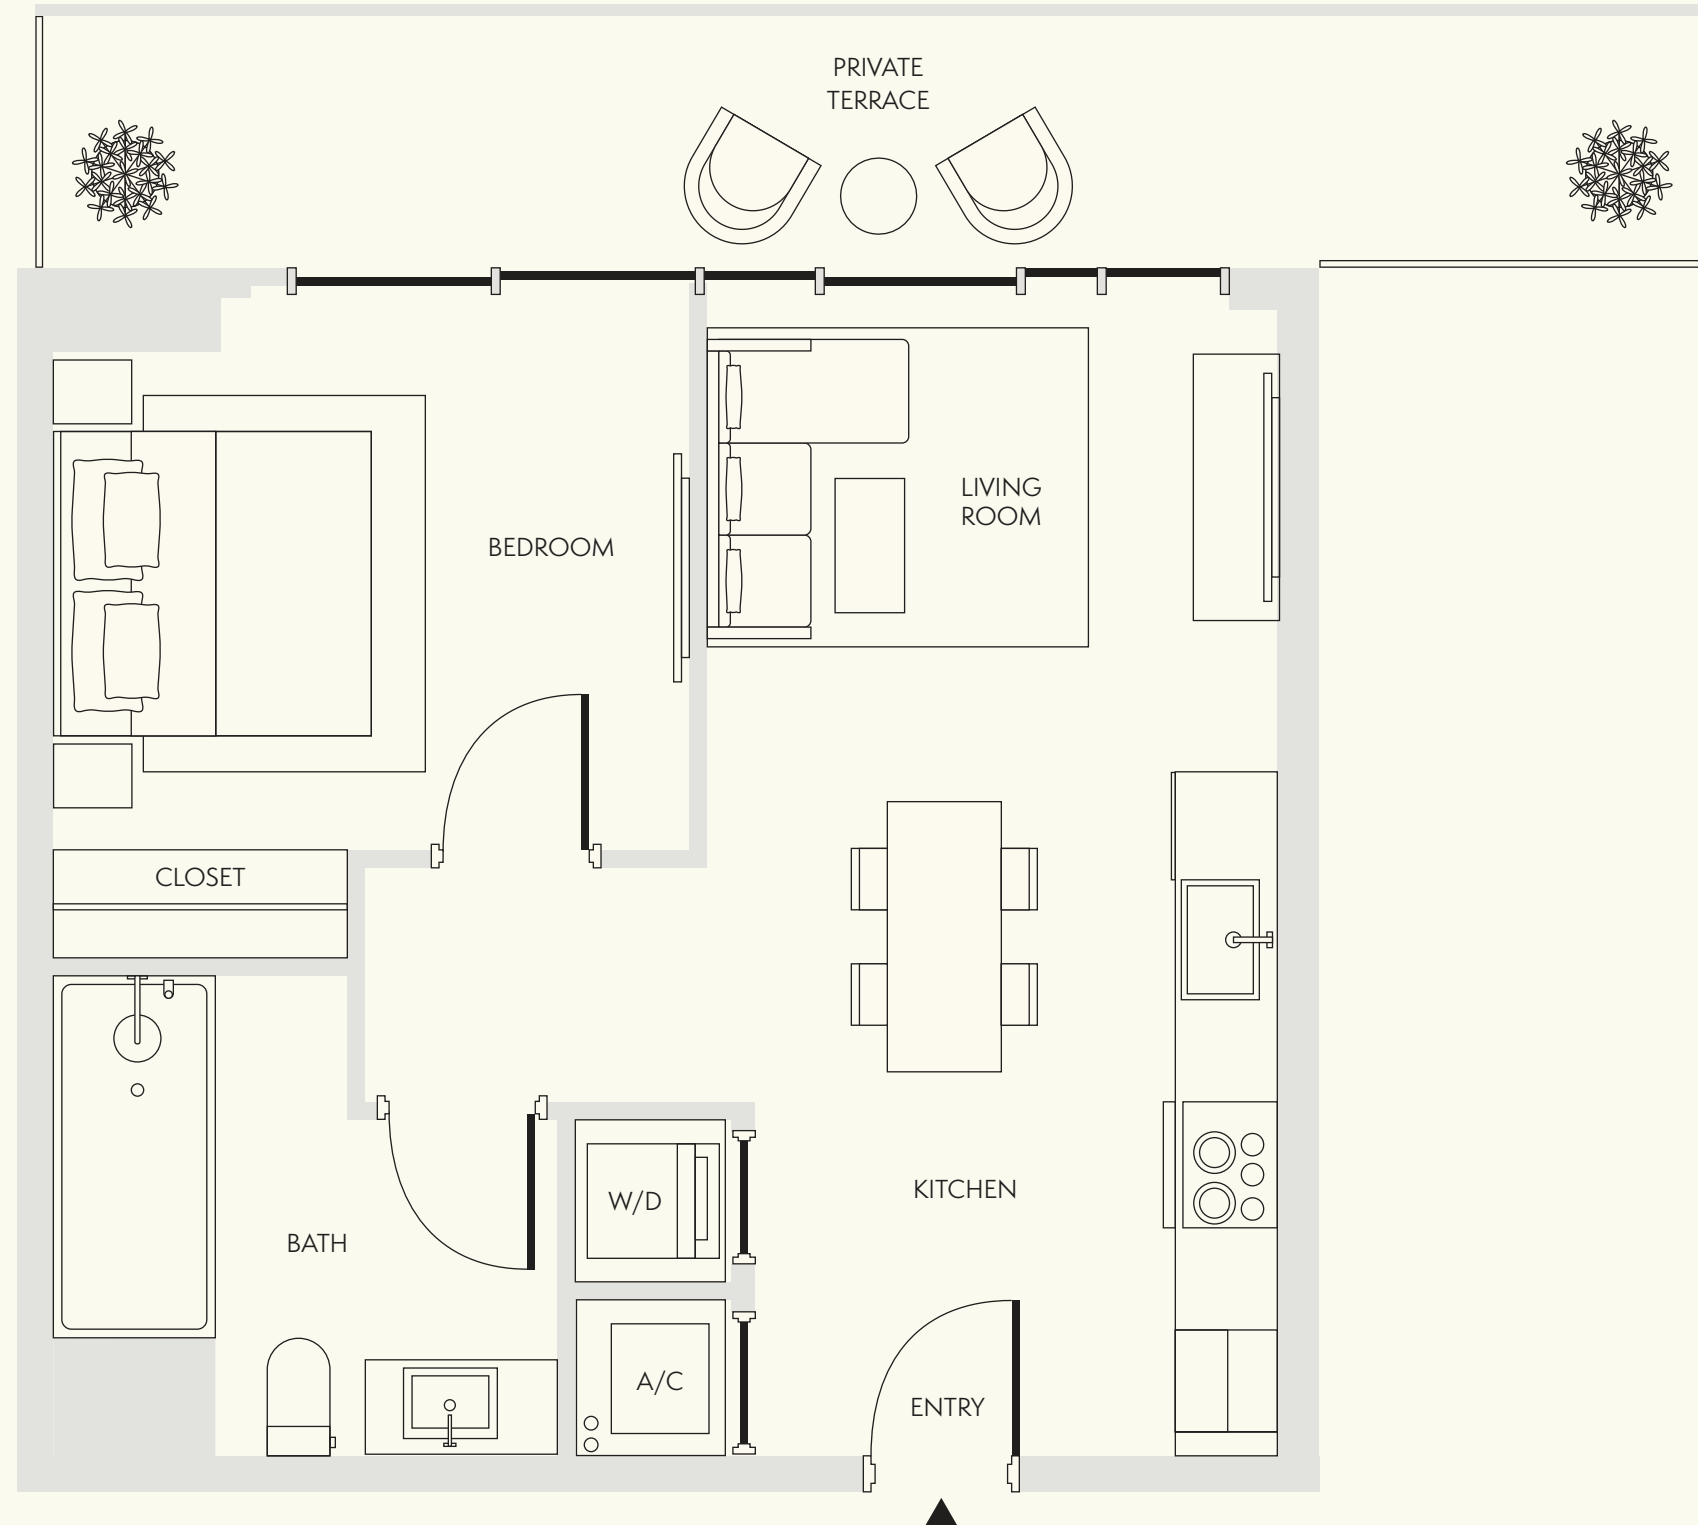

RESIDENCE 12

Levels 4-8

1 Bedroom

1 Bathroom

Interior
571 SF / 53 SM

Exterior
167 SF / 16 SM

Total
738 SF / 69 SM

Dimensions
23'-9" x 22'-4"

EllaMiamiBeach.com 786-919-6940 6940 Abbott Ave, Miami Beach FL, 33141

Stated dimensions are measured to the exterior boundaries of the exterior walls and the centerline of interior demising walls and in fact vary from the dimensions that would be determined by using the description and definition of the "Unit" set forth in the Declaration (which generally only includes the interior airspace between the perimeter walls and excludes interior structural components). For the precise Unit boundaries, see Section 3.2 of the Declaration. The area of the Unit, determined in accordance with these defined Unit boundaries, is set forth in the Declaration. Note that measurements of rooms set forth on this floor plan are generally taken at the greatest points of each given room (as if the room were a perfect rectangle), without regard for any cutouts. Accordingly, the area of the actual room will typically be smaller than the product obtained by multiplying the stated length times width. All dimensions are approximate and may vary with actual construction, and all floor plans and development plans are subject to change. All depictions of furniture, appliances, counters and other matters of detail, including, without limitation, items of finish and decoration, are conceptual only and are not necessarily included in each Unit. Said items are only included if and to the extent provided in your purchase agreement.

NOT TO SCALE