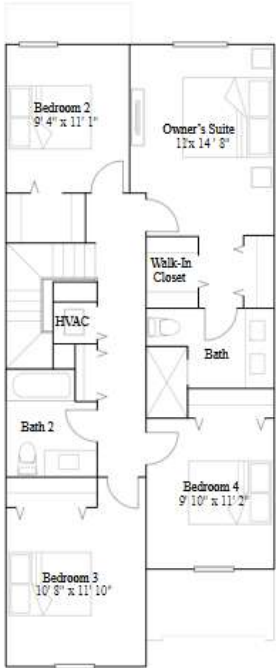

Vence

3 bd . 2 ba . 1 half ba . 1 668 ft²

1st Floor

2nd Floor

Reserve

3 bd . 2 ba . 1 half ba . 1545 ft²

1st Floor

2nd Floor

Cypress Collection

LENNAR

Casis

3 bd . 2 ba . 1 half ba . 1 414 ft²

1st Floor

2nd Floor

Cypress Collection

LENNAR

Bandol

3 bd . 3 ba . 1334 ft²

1st Floor

2nd Floor

Lorient

3 bd . 2 ba . 1 half ba . 1 828 ft²

1st Floor

2nd Floor

Marseille

4 bd . 2 ba . 1 half ba . 1 828 ft²

1st Floor

2nd Floor

Dijon

3 bd . 2 ba . 1 half ba . 1 697 ft²

1st Floor

2nd Floor