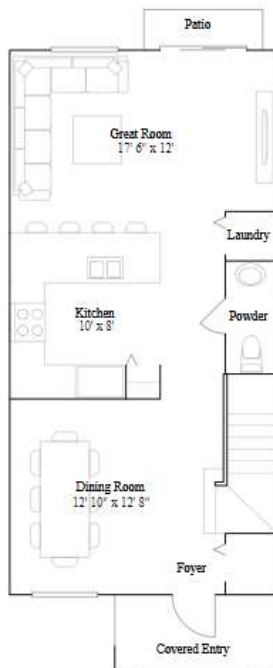

Vence

3 bd . 2 ba . 1 half ba . 1 668 ft²

1st Floor

2nd Floor

Reserve

3 bd . 2 ba . 1 half ba . 1545 ft²

1st Floor

2nd Floor

Cypress Collection

LENNAR

Casis

3 bd . 2 ba . 1 half ba . 1 414 ft²

1st Floor

2nd Floor

Cypress Collection

LENNAR

Bandol

3 bd . 3 ba . 1334 ft²

1st Floor

2nd Floor

Lorient

3 bd . 2 ba . 1 half ba . 1 828 ft²

1st Floor

2nd Floor

Marseille

4 bd . 2 ba . 1 half ba . 1 828 ft²

1st Floor

2nd Floor

Dijon

3 bd . 2 ba . 1 half ba . 1 697 ft²

1st Floor

2nd Floor