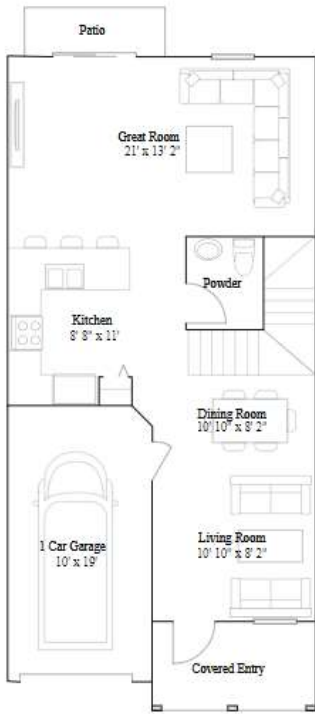

Cypress Collection

LENNAR

Casis

3 bd . 2 ba . 1 half ba . 1 414 ft²

1st Floor

2nd Floor

Cypress Collection

LENNAR

Bandol

3 bd . 3 ba . 1334 ft²

1st Floor

2nd Floor

Lorient

3 bd . 2 ba . 1 half ba . 1 828 ft²

1st Floor

2nd Floor

Marseille

4 bd . 2 ba . 1 half ba . 1 828 ft²

1st Floor

2nd Floor

Dijon

3 bd . 2 ba . 1 half ba . 1 697 ft²

1st Floor

2nd Floor

Bordeaux

3 bd . 2 ba . 1 half ba . 1 443 ft²

1st Floor

2nd Floor

Avignon

3 bd . 2 ba . 1 half ba . 1334 ft²

1st Floor

2nd Floor