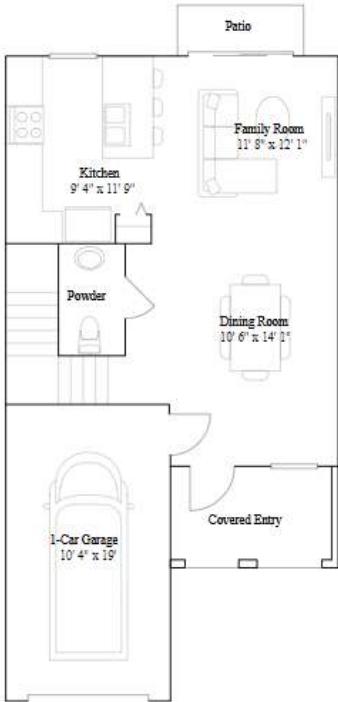

Cypress Collection

LENNAR

Casis

3 bd . 2 ba . 1 half ba . 1 414 ft²

1st Floor

2nd Floor

Cypress Collection

LENNAR

Bandol

3 bd . 3 ba . 1334 ft²

1st Floor

2nd Floor

Lorient

3 bd . 2 ba . 1 half ba . 1 828 ft²

1st Floor

2nd Floor

Marseille

4 bd . 2 ba . 1 half ba . 1 828 ft²

1st Floor

2nd Floor

Dijon

3 bd . 2 ba . 1 half ba . 1 697 ft²

1st Floor

2nd Floor

Bordeaux

3 bd . 2 ba . 1 half ba . 1 443 ft²

1st Floor

2nd Floor

Avignon

3 bd . 2 ba . 1 half ba . 1334 ft²

1st Floor

2nd Floor