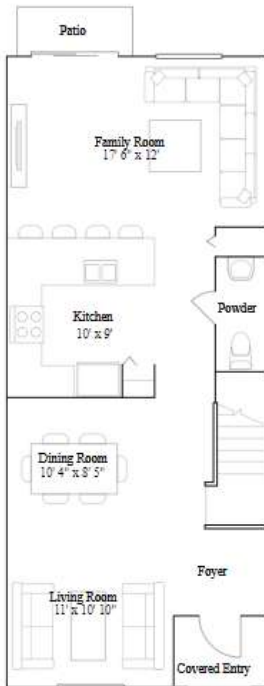

Vence

3 bd . 2 ba . 1 half ba . 1 668 ft²

1st Floor

2nd Floor

Reserve

3 bd . 2 ba . 1 half ba . 1545 ft²

1st Floor

2nd Floor

Cypress Collection

LENNAR

Casis

3 bd . 2 ba . 1 half ba . 1 414 ft²

1st Floor

2nd Floor

Cypress Collection

LENNAR

Bandol

3 bd . 3 ba . 1334 ft²

1st Floor

2nd Floor

Lorient

3 bd . 2 ba . 1 half ba . 1 828 ft²

1st Floor

2nd Floor

Marseille

4 bd . 2 ba . 1 half ba . 1 828 ft²

1st Floor

2nd Floor

Dijon

3 bd . 2 ba . 1 half ba . 1 697 ft²

1st Floor

2nd Floor