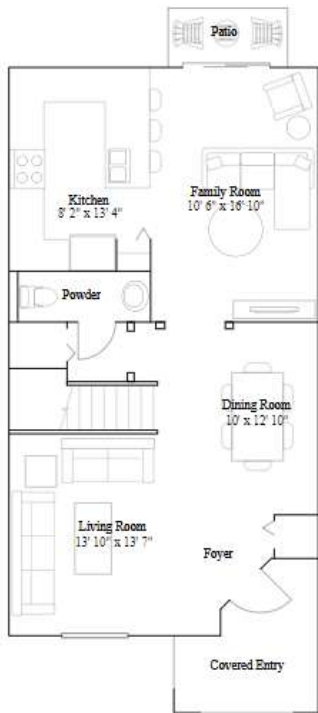

Vence

3 bd . 2 ba . 1 half ba . 1 668 ft²

1st Floor

2nd Floor

Reserve

3 bd . 2 ba . 1 half ba . 1545 ft²

1st Floor

2nd Floor

Cypress Collection

LENNAR

Casis

3 bd . 2 ba . 1 half ba . 1 414 ft²

1st Floor

2nd Floor

Cypress Collection

LENNAR

Bandol

3 bd . 3 ba . 1334 ft²

1st Floor

2nd Floor

Lorient

3 bd . 2 ba . 1 half ba . 1 828 ft²

1st Floor

2nd Floor

Marseille

4 bd . 2 ba . 1 half ba . 1 828 ft²

1st Floor

2nd Floor

Dijon

3 bd . 2 ba . 1 half ba . 1 697 ft²

1st Floor

2nd Floor