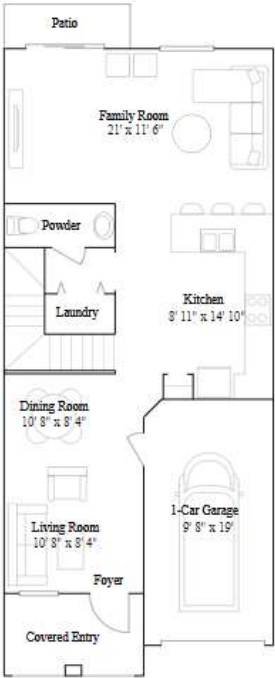

Vence

3 bd . 2 ba . 1 half ba . 1 668 ft²

1st Floor

2nd Floor

Reserve

3 bd . 2 ba . 1 half ba . 1545 ft²

1st Floor

2nd Floor

Cypress Collection

LENNAR

Casis

3 bd . 2 ba . 1 half ba . 1 414 ft²

1st Floor

2nd Floor

Cypress Collection

LENNAR

Bandol

3 bd . 3 ba . 1334 ft²

1st Floor

2nd Floor

Lorient

3 bd . 2 ba . 1 half ba . 1 828 ft²

1st Floor

2nd Floor

Marseille

4 bd . 2 ba . 1 half ba . 1 828 ft²

1st Floor

2nd Floor

Dijon

3 bd . 2 ba . 1 half ba . 1 697 ft²

1st Floor

2nd Floor