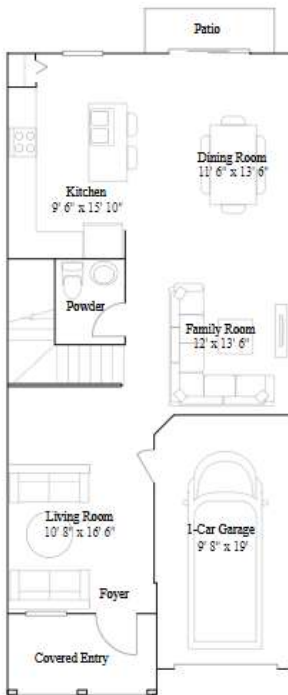

Vence

3 bd . 2 ba . 1 half ba . 1 668 ft²

1st Floor

2nd Floor

Reserve

3 bd . 2 ba . 1 half ba . 1545 ft²

1st Floor

2nd Floor

Cypress Collection

LENNAR

Casis

3 bd . 2 ba . 1 half ba . 1 414 ft²

1st Floor

2nd Floor

Cypress Collection

LENNAR

Bandol

3 bd . 3 ba . 1334 ft²

1st Floor

2nd Floor

Lorient

3 bd . 2 ba . 1 half ba . 1 828 ft²

1st Floor

2nd Floor

Marseille

4 bd . 2 ba . 1 half ba . 1 828 ft²

1st Floor

2nd Floor

Dijon

3 bd . 2 ba . 1 half ba . 1 697 ft²

1st Floor

2nd Floor