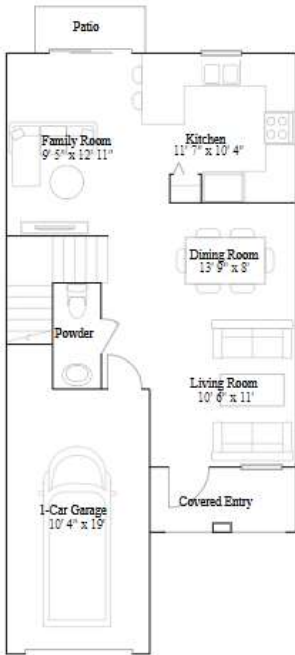

Cypress Collection

LENNAR

Casis

3 bd . 2 ba . 1 half ba . 1 414 ft²

1st Floor

2nd Floor

Cypress Collection

LENNAR

Bandol

3 bd . 3 ba . 1334 ft²

1st Floor

2nd Floor

Lorient

3 bd . 2 ba . 1 half ba . 1 828 ft²

1st Floor

2nd Floor

Marseille

4 bd . 2 ba . 1 half ba . 1 828 ft²

1st Floor

2nd Floor

Dijon

3 bd . 2 ba . 1 half ba . 1 697 ft²

1st Floor

2nd Floor

Bordeaux

3 bd . 2 ba . 1 half ba . 1 443 ft²

1st Floor

2nd Floor

Avignon

3 bd . 2 ba . 1 half ba . 1334 ft²

1st Floor

2nd Floor