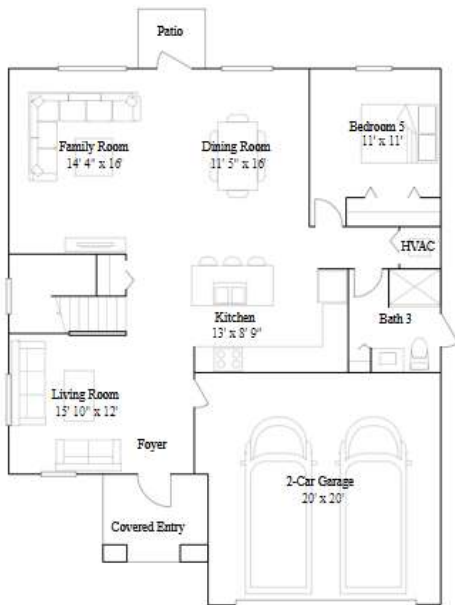

Piani

LENNAR

Piani

5 bd . 3 ba . 2 987 ft²

1st Floor

2nd Floor

Olmeto

LENNAR

Olmeto

5 bd . 3 ba . 2 665 ft²

1st Floor

2nd Floor

Lumio

LENNAR

Lumio

4 bd . 3 ba . 2 439 ft²

1st Floor

2nd Floor

Florent

LENNAR

Florent

4 bd . 2 ba . 1 half ba . 2 183 ft²

1st Floor

2nd Floor

3 bd . 3 ba . 1732 ft²

1st Floor