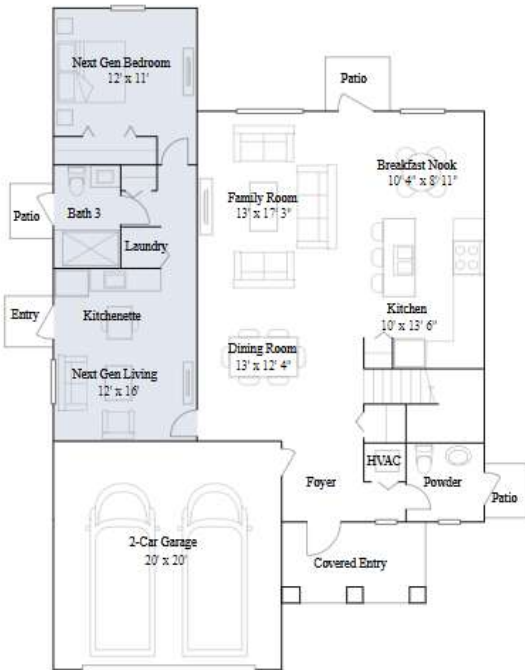

Piani

LENNAR

Piani

5 bd . 3 ba . 2 987 ft²

1st Floor

2nd Floor

Olmeto

LENNAR

Olmeto

5 bd . 3 ba . 2 665 ft²

1st Floor

2nd Floor

Lumio

LENNAR

Lumio

4 bd . 3 ba . 2 439 ft²

1st Floor

2nd Floor

Florent

LENNAR

Florent

4 bd . 2 ba . 1 half ba . 2 183 ft²

1st Floor

2nd Floor

3 bd . 3 ba . 1732 ft²

1st Floor