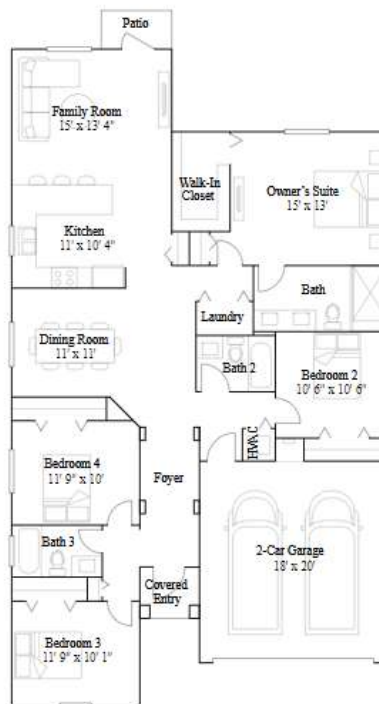

Olmeto

5 bd . 3 ba . 2 665 ft²

1st Floor

2nd Floor

Lumio

LENNAR

Lumio

4 bd . 3 ba . 2 439 ft²

1st Floor

2nd Floor

Florent

LENNAR

Florent

4 bd . 2 ba . 1 half ba . 2 183 ft²

1st Floor

2nd Floor

Centuri

LENNAR

Centuri

3 bd . 3 ba . 1827 ft²

Available options include: Optional living with dining room

1st Floor

Argento

Argento

3 bd . 3 ba . 1732 ft²

1st Floor