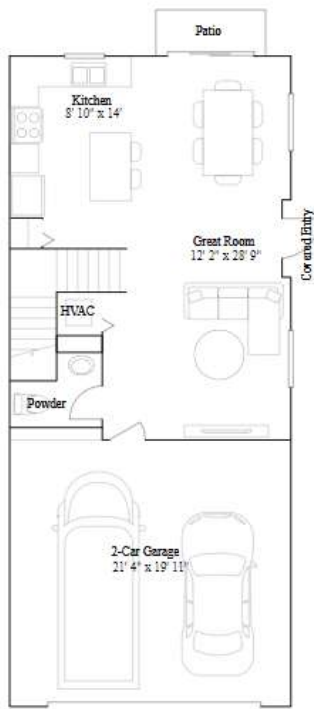

# Lorient

3 bd . 2 ba . 1 half ba . 1 828 ft<sup>2</sup>

1st Floor

2nd Floor

# Marsielle

4 bd . 2 ba . 1 half ba . 1 828 ft<sup>2</sup>

1st Floor

2nd Floor

# Genoa

3 bd . 2 ba . 1 half ba . 1792 ft<sup>2</sup>

1st Floor

2nd Floor

# Dijon

3 bd . 2 ba . 1 half ba . 1 697 ft<sup>2</sup>

1st Floor

2nd Floor