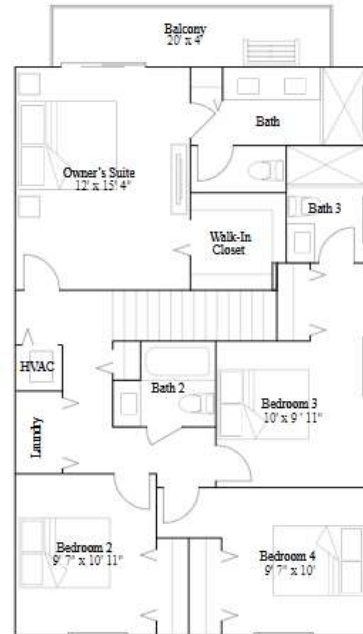

# Water Lilly

4 bd . 3 ba . 1 half ba . 1804 ft<sup>2</sup>

1st Floor

2nd Floor

Poppy

LENNAR

# Poppy

**Available options include:** Optional den

3 bd . 3 ba . 1 half ba . 1746 ft<sup>2</sup>

1st Floor

2nd Floor

Iris

LENNAR

# Iris

3 bd . 3 ba . 1 half ba . 1 671 ft<sup>2</sup>

1st Floor

2nd Floor

Carnation

# Carnation

3 bd . 2 ba . 1 half ba . 1 649 ft<sup>2</sup>

1st Floor

2nd Floor