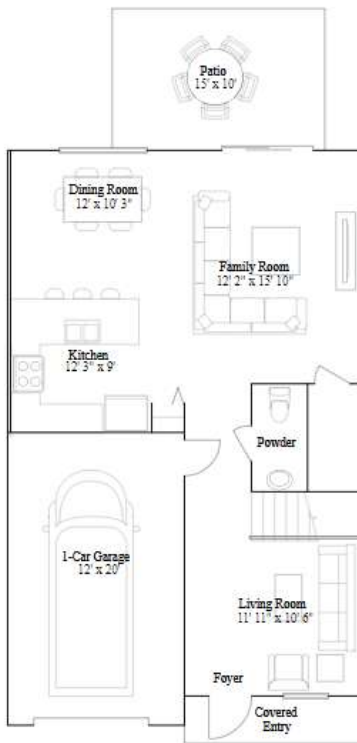

# Water Lilly

4 bd . 3 ba . 1 half ba . 1804 ft<sup>2</sup>

1st Floor

2nd Floor

Poppy

LENNAR

# Poppy

**Available options include:** Optional den

3 bd . 3 ba . 1 half ba . 1746 ft<sup>2</sup>

1st Floor

2nd Floor

Iris

LENNAR

# Iris

3 bd . 3 ba . 1 half ba . 1 671 ft<sup>2</sup>

1st Floor

2nd Floor

Carnation

# Carnation

3 bd . 2 ba . 1 half ba . 1 649 ft<sup>2</sup>

1st Floor

2nd Floor