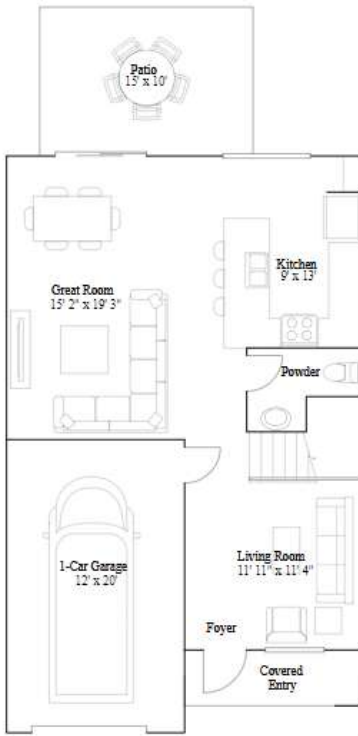

# Water Lilly

4 bd . 3 ba . 1 half ba . 1804 ft<sup>2</sup>

1st Floor

2nd Floor

Poppy

LENNAR

# Poppy

**Available options include:** Optional den

3 bd . 3 ba . 1 half ba . 1746 ft<sup>2</sup>

1st Floor

2nd Floor

Iris

LENNAR

# Iris

3 bd . 3 ba . 1 half ba . 1 671 ft<sup>2</sup>

1st Floor

2nd Floor

Carnation

# Carnation

3 bd . 2 ba . 1 half ba . 1 649 ft<sup>2</sup>

1st Floor

2nd Floor