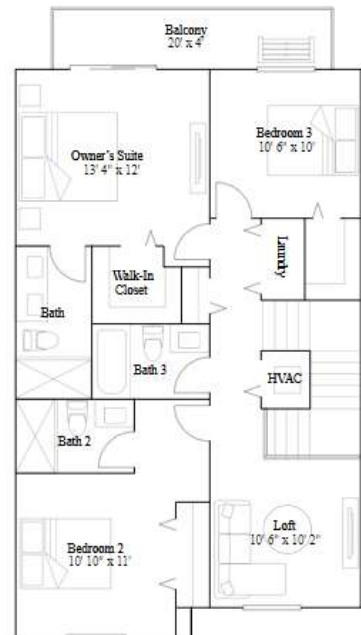

# Water Lilly

4 bd . 3 ba . 1 half ba . 1804 ft<sup>2</sup>

1st Floor

2nd Floor

Poppy

LENNAR

# Poppy

**Available options include:** Optional den

3 bd . 3 ba . 1 half ba . 1746 ft<sup>2</sup>

1st Floor

2nd Floor

Iris

LENNAR

# Iris

3 bd . 3 ba . 1 half ba . 1 671 ft<sup>2</sup>

1st Floor

2nd Floor

Carnation

# Carnation

3 bd . 2 ba . 1 half ba . 1 649 ft<sup>2</sup>

1st Floor

2nd Floor