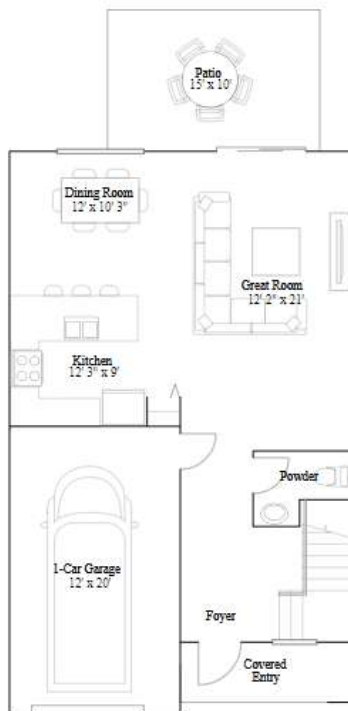

# Water Lilly

4 bd . 3 ba . 1 half ba . 1804 ft<sup>2</sup>

1st Floor

2nd Floor

Poppy

LENNAR

# Poppy

**Available options include:** Optional den

3 bd . 3 ba . 1 half ba . 1746 ft<sup>2</sup>

1st Floor

2nd Floor

Iris

LENNAR

# Iris

3 bd . 3 ba . 1 half ba . 1 671 ft<sup>2</sup>

1st Floor

2nd Floor

Carnation

# Carnation

3 bd . 2 ba . 1 half ba . 1 649 ft<sup>2</sup>

1st Floor

2nd Floor