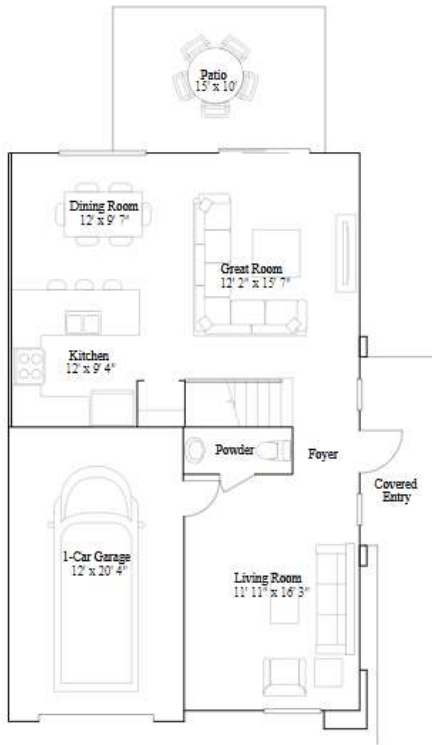

# Water Lilly

4 bd . 3 ba . 1 half ba . 1804 ft<sup>2</sup>

1st Floor

2nd Floor

Poppy

LENNAR

# Poppy

**Available options include:** Optional den

3 bd . 3 ba . 1 half ba . 1746 ft<sup>2</sup>

1st Floor

2nd Floor

Iris

LENNAR

# Iris

3 bd . 3 ba . 1 half ba . 1 671 ft<sup>2</sup>

1st Floor

2nd Floor

Carnation

# Carnation

3 bd . 2 ba . 1 half ba . 1 649 ft<sup>2</sup>

1st Floor

2nd Floor