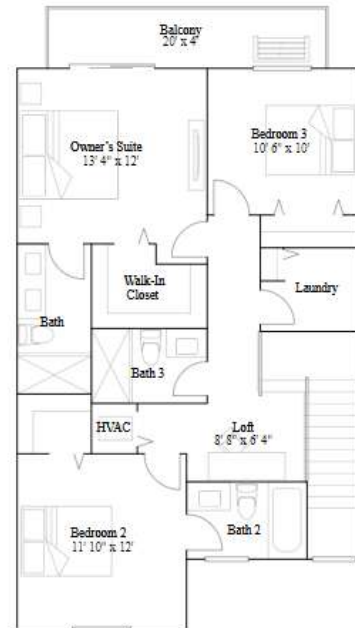

# Water Lilly

4 bd . 3 ba . 1 half ba . 1804 ft<sup>2</sup>

1st Floor

2nd Floor

Poppy

LENNAR

# Poppy

**Available options include:** Optional den

3 bd . 3 ba . 1 half ba . 1746 ft<sup>2</sup>

1st Floor

2nd Floor

Iris

LENNAR

# Iris

3 bd . 3 ba . 1 half ba . 1 671 ft<sup>2</sup>

1st Floor

2nd Floor

Carnation

# Carnation

3 bd . 2 ba . 1 half ba . 1 649 ft<sup>2</sup>

1st Floor

2nd Floor