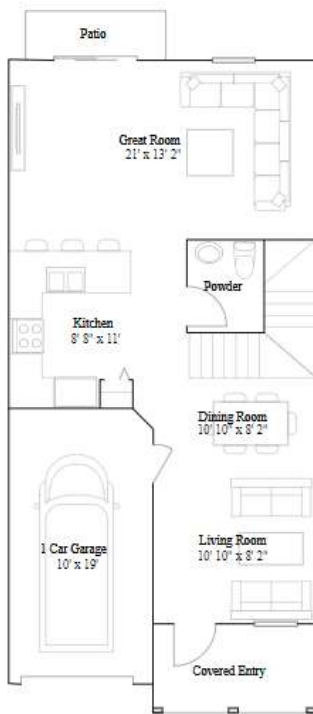

Monte Carlo

3 bd . 2 ba . 1 half ba . 1 489 ft²

1st Floor

2nd Floor

Casis

3 bd . 2 ba . 1 half ba . 1 414 ft²

1st Floor

2nd Floor

Provence Collection

LENNAR

Bandol

3 bd . 3 ba . 1,334 ft²

1st Floor

2nd Floor

Lorient

3 bd . 2 ba . 1 half ba . 1 828 ft²

1st Floor

2nd Floor

Marsielle

4 bd . 2 ba . 1 half ba . 1 828 ft²

1st Floor

2nd Floor

Dijon

3 bd . 2 ba . 1 half ba . 1 697 ft²

1st Floor

2nd Floor

Nantucket Collection

LENNAR

Bordeaux

3 bd . 2 ba . 1 half ba . 1 443 ft²

1st Floor

2nd Floor