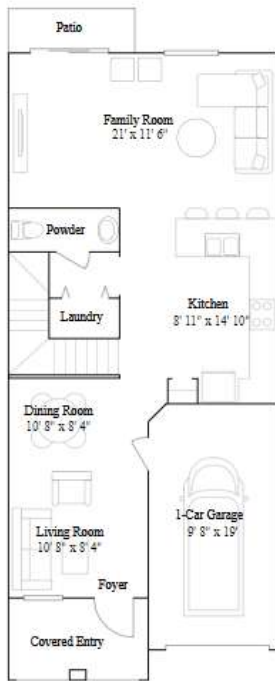

Monte Carlo

3 bd . 2 ba . 1 half ba . 1 489 ft²

1st Floor

2nd Floor

Casis

3 bd . 2 ba . 1 half ba . 1 414 ft²

1st Floor

2nd Floor

Provence Collection

LENNAR

Bandol

3 bd . 3 ba . 1,334 ft²

1st Floor

2nd Floor

Lorient

3 bd . 2 ba . 1 half ba . 1 828 ft²

1st Floor

2nd Floor

Marsielle

4 bd . 2 ba . 1 half ba . 1 828 ft²

1st Floor

2nd Floor

Dijon

3 bd . 2 ba . 1 half ba . 1 697 ft²

1st Floor

2nd Floor

Nantucket Collection

LENNAR

Bordeaux

3 bd . 2 ba . 1 half ba . 1 443 ft²

1st Floor

2nd Floor