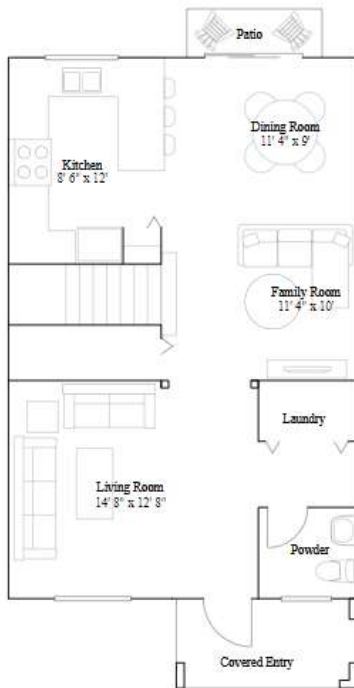

Monte Carlo

3 bd . 2 ba . 1 half ba . 1 489 ft²

1st Floor

2nd Floor

Casis

3 bd . 2 ba . 1 half ba . 1 414 ft²

1st Floor

2nd Floor

Provence Collection

LENNAR

Bandol

3 bd . 3 ba . 1,334 ft²

1st Floor

2nd Floor

Lorient

3 bd . 2 ba . 1 half ba . 1 828 ft²

1st Floor

2nd Floor

Marsielle

4 bd . 2 ba . 1 half ba . 1 828 ft²

1st Floor

2nd Floor

Dijon

3 bd . 2 ba . 1 half ba . 1 697 ft²

1st Floor

2nd Floor

Nantucket Collection

LENNAR

Bordeaux

3 bd . 2 ba . 1 half ba . 1 443 ft²

1st Floor

2nd Floor