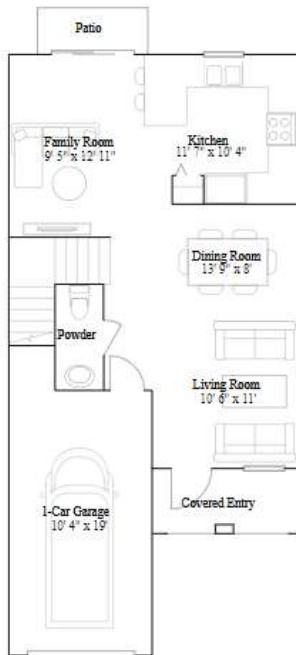

Provence Collection

LENNAR

Bandol

3 bd . 3 ba . 1,334 ft²

1st Floor

2nd Floor

Lorient

3 bd . 2 ba . 1 half ba . 1 828 ft²

1st Floor

2nd Floor

Marsielle

4 bd . 2 ba . 1 half ba . 1 828 ft²

1st Floor

2nd Floor

Dijon

3 bd . 2 ba . 1 half ba . 1 697 ft²

1st Floor

2nd Floor

Nantucket Collection

LENNAR

Bordeaux

3 bd . 2 ba . 1 half ba . 1 443 ft²

1st Floor

2nd Floor

Avignon

3 bd . 2 ba . 1 half ba . 1334 ft²

1st Floor

2nd Floor

Vence

3 bd . 2 ba . 1 half ba . 1 668 ft²

1st Floor

2nd Floor