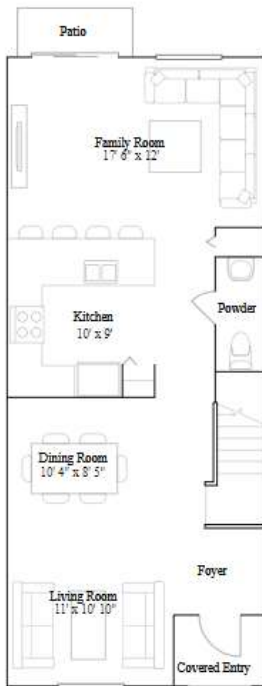

Monte Carlo

3 bd . 2 ba . 1 half ba . 1 489 ft²

1st Floor

2nd Floor

Casis

3 bd . 2 ba . 1 half ba . 1 414 ft²

1st Floor

2nd Floor

1st Floor

2nd Floor

Marsielle

4 bd . 2 ba . 1 half ba . 1 828 ft²

1st Floor

2nd Floor

Dijon

3 bd . 2 ba . 1 half ba . 1 697 ft²

Avignon

3 bd . 2 ba . 1 half ba . 1334 ft²

1st Floor

2nd Floor

Vence

3 bd . 2 ba . 1 half ba . 1 668 ft²

1st Floor

2nd Floor

Provence Collection

LENNAR

Reserve

3 bd . 2 ba . 1 half ba . 1545 ft²

1st Floor

2nd Floor