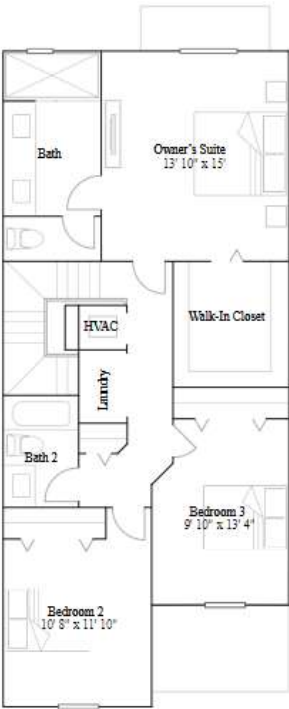

Monte Carlo

3 bd . 2 ba . 1 half ba . 1 489 ft²

1st Floor

2nd Floor

Casis

3 bd . 2 ba . 1 half ba . 1 414 ft²

1st Floor

2nd Floor

Provence Collection

LENNAR

Bandol

3 bd . 3 ba . 1,334 ft²

1st Floor

2nd Floor

Lorient

3 bd . 2 ba . 1 half ba . 1 828 ft²

1st Floor

2nd Floor

Marsielle

4 bd . 2 ba . 1 half ba . 1 828 ft²

1st Floor

2nd Floor

Dijon

3 bd . 2 ba . 1 half ba . 1 697 ft²

1st Floor

2nd Floor

Nantucket Collection

LENNAR

Bordeaux

3 bd . 2 ba . 1 half ba . 1 443 ft²

1st Floor

2nd Floor