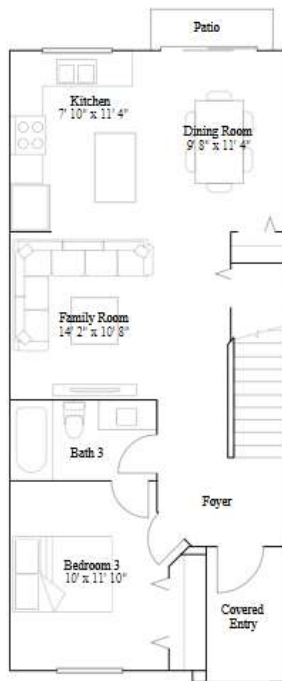

Monte Carlo

3 bd . 2 ba . 1 half ba . 1 489 ft²

1st Floor

2nd Floor

Casis

3 bd . 2 ba . 1 half ba . 1 414 ft²

1st Floor

2nd Floor

Provence Collection

LENNAR

Bandol

3 bd . 3 ba . 1,334 ft²

1st Floor

2nd Floor

Lorient

3 bd . 2 ba . 1 half ba . 1 828 ft²

1st Floor

2nd Floor

Marsielle

4 bd . 2 ba . 1 half ba . 1 828 ft²

1st Floor

2nd Floor

Dijon

3 bd . 2 ba . 1 half ba . 1 697 ft²

1st Floor

2nd Floor

Nantucket Collection

LENNAR

Bordeaux

3 bd . 2 ba . 1 half ba . 1 443 ft²

1st Floor

2nd Floor