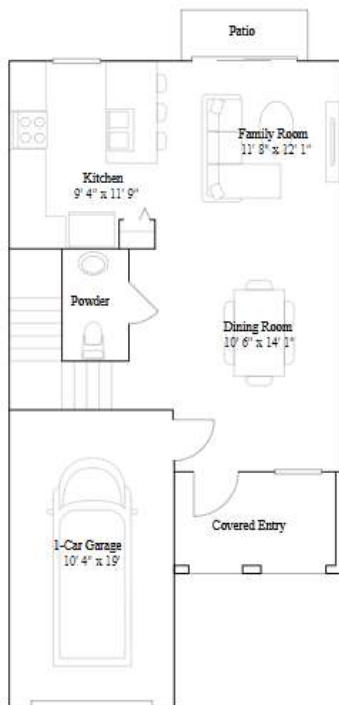

Provence Collection

LENNAR

Bandol

3 bd . 3 ba . 1,334 ft²

1st Floor

2nd Floor

Lorient

3 bd . 2 ba . 1 half ba . 1 828 ft²

1st Floor

2nd Floor

Marsielle

4 bd . 2 ba . 1 half ba . 1 828 ft²

1st Floor

2nd Floor

Dijon

3 bd . 2 ba . 1 half ba . 1 697 ft²

1st Floor

2nd Floor

Nantucket Collection

LENNAR

Bordeaux

3 bd . 2 ba . 1 half ba . 1 443 ft²

1st Floor

2nd Floor

Avignon

3 bd . 2 ba . 1 half ba . 1334 ft²

1st Floor

2nd Floor

Vence

3 bd . 2 ba . 1 half ba . 1 668 ft²

1st Floor

2nd Floor