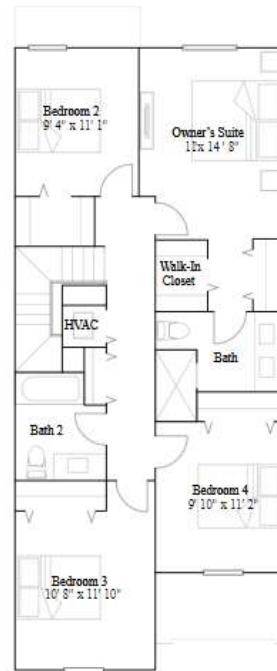

Monte Carlo

3 bd . 2 ba . 1 half ba . 1 489 ft²

1st Floor

2nd Floor

Casis

3 bd . 2 ba . 1 half ba . 1 414 ft²

1st Floor

2nd Floor

Provence Collection

LENNAR

Bandol

3 bd . 3 ba . 1,334 ft²

1st Floor

2nd Floor

Lorient

3 bd . 2 ba . 1 half ba . 1 828 ft²

1st Floor

2nd Floor

Marsielle

4 bd . 2 ba . 1 half ba . 1 828 ft²

1st Floor

2nd Floor

Dijon

3 bd . 2 ba . 1 half ba . 1 697 ft²

1st Floor

2nd Floor

Nantucket Collection

LENNAR

Bordeaux

3 bd . 2 ba . 1 half ba . 1 443 ft²

1st Floor

2nd Floor