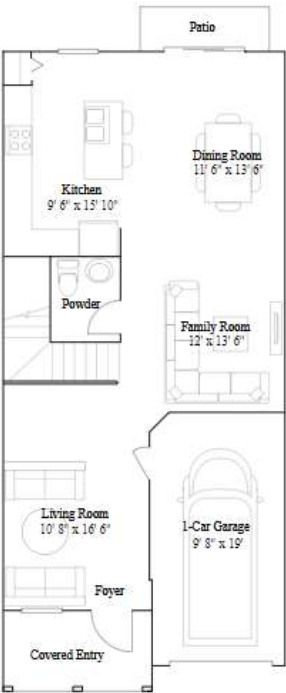

Monte Carlo

3 bd . 2 ba . 1 half ba . 1 489 ft²

1st Floor

2nd Floor

Casis

3 bd . 2 ba . 1 half ba . 1 414 ft²

1st Floor

2nd Floor

Provence Collection

LENNAR

Bandol

3 bd . 3 ba . 1,334 ft²

1st Floor

2nd Floor

Lorient

3 bd . 2 ba . 1 half ba . 1 828 ft²

1st Floor

2nd Floor

Marsielle

4 bd . 2 ba . 1 half ba . 1 828 ft²

1st Floor

2nd Floor

Dijon

3 bd . 2 ba . 1 half ba . 1 697 ft²

1st Floor

2nd Floor

Nantucket Collection

LENNAR

Bordeaux

3 bd . 2 ba . 1 half ba . 1 443 ft²

1st Floor

2nd Floor