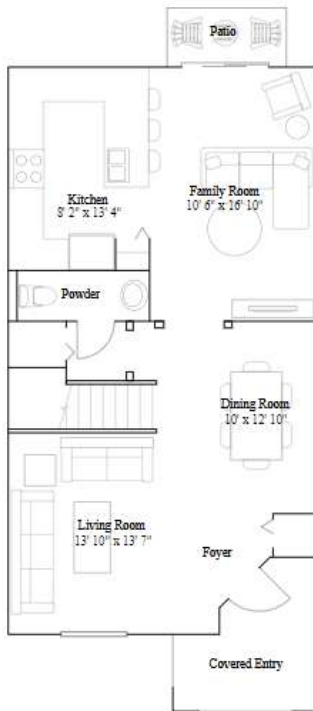

Monte Carlo

3 bd . 2 ba . 1 half ba . 1 489 ft²

1st Floor

2nd Floor

Casis

3 bd . 2 ba . 1 half ba . 1 414 ft²

1st Floor

2nd Floor

1st Floor

2nd Floor

Marsielle

4 bd . 2 ba . 1 half ba . 1 828 ft²

1st Floor

2nd Floor

Dijon

3 bd . 2 ba . 1 half ba . 1 697 ft²

Avignon

3 bd . 2 ba . 1 half ba . 1334 ft²

1st Floor

2nd Floor

Vence

3 bd . 2 ba . 1 half ba . 1 668 ft²

1st Floor

2nd Floor

Provence Collection

LENNAR

Reserve

3 bd . 2 ba . 1 half ba . 1545 ft²

1st Floor

2nd Floor