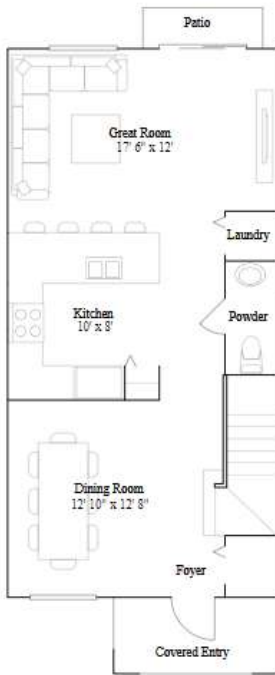

Monte Carlo

3 bd . 2 ba . 1 half ba . 1 489 ft²

1st Floor

2nd Floor

Casis

3 bd . 2 ba . 1 half ba . 1 414 ft²

1st Floor

2nd Floor

Provence Collection

LENNAR

Bandol

3 bd . 3 ba . 1,334 ft²

1st Floor

2nd Floor

Lorient

3 bd . 2 ba . 1 half ba . 1 828 ft²

1st Floor

2nd Floor

Marsielle

4 bd . 2 ba . 1 half ba . 1 828 ft²

1st Floor

2nd Floor

Dijon

3 bd . 2 ba . 1 half ba . 1 697 ft²

1st Floor

2nd Floor

Nantucket Collection

LENNAR

Bordeaux

3 bd . 2 ba . 1 half ba . 1 443 ft²

1st Floor

2nd Floor