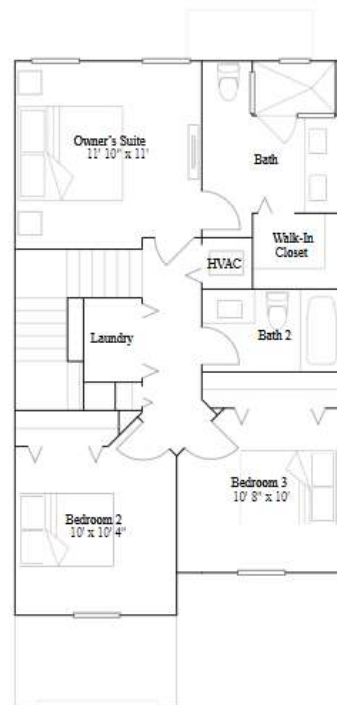

Provence Collection

LENNAR

Bandol

3 bd . 3 ba . 1,334 ft²

1st Floor

2nd Floor

Lorient

3 bd . 2 ba . 1 half ba . 1 828 ft²

1st Floor

2nd Floor

Marsielle

4 bd . 2 ba . 1 half ba . 1 828 ft²

1st Floor

2nd Floor

Dijon

3 bd . 2 ba . 1 half ba . 1 697 ft²

1st Floor

2nd Floor

Nantucket Collection

LENNAR

Bordeaux

3 bd . 2 ba . 1 half ba . 1 443 ft²

1st Floor

2nd Floor

Avignon

3 bd . 2 ba . 1 half ba . 1334 ft²

1st Floor

2nd Floor

Vence

3 bd . 2 ba . 1 half ba . 1 668 ft²

1st Floor

2nd Floor