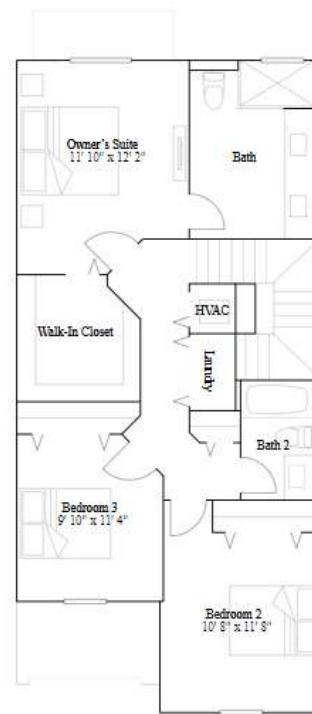

Monte Carlo

3 bd . 2 ba . 1 half ba . 1 489 ft²

1st Floor

2nd Floor

Casis

3 bd . 2 ba . 1 half ba . 1 414 ft²

1st Floor

2nd Floor

Provence Collection

LENNAR

Bandol

3 bd . 3 ba . 1,334 ft²

1st Floor

2nd Floor

Lorient

3 bd . 2 ba . 1 half ba . 1 828 ft²

1st Floor

2nd Floor

Marsielle

4 bd . 2 ba . 1 half ba . 1 828 ft²

1st Floor

2nd Floor

Dijon

3 bd . 2 ba . 1 half ba . 1 697 ft²

1st Floor

2nd Floor

Nantucket Collection

LENNAR

Bordeaux

3 bd . 2 ba . 1 half ba . 1 443 ft²

1st Floor

2nd Floor