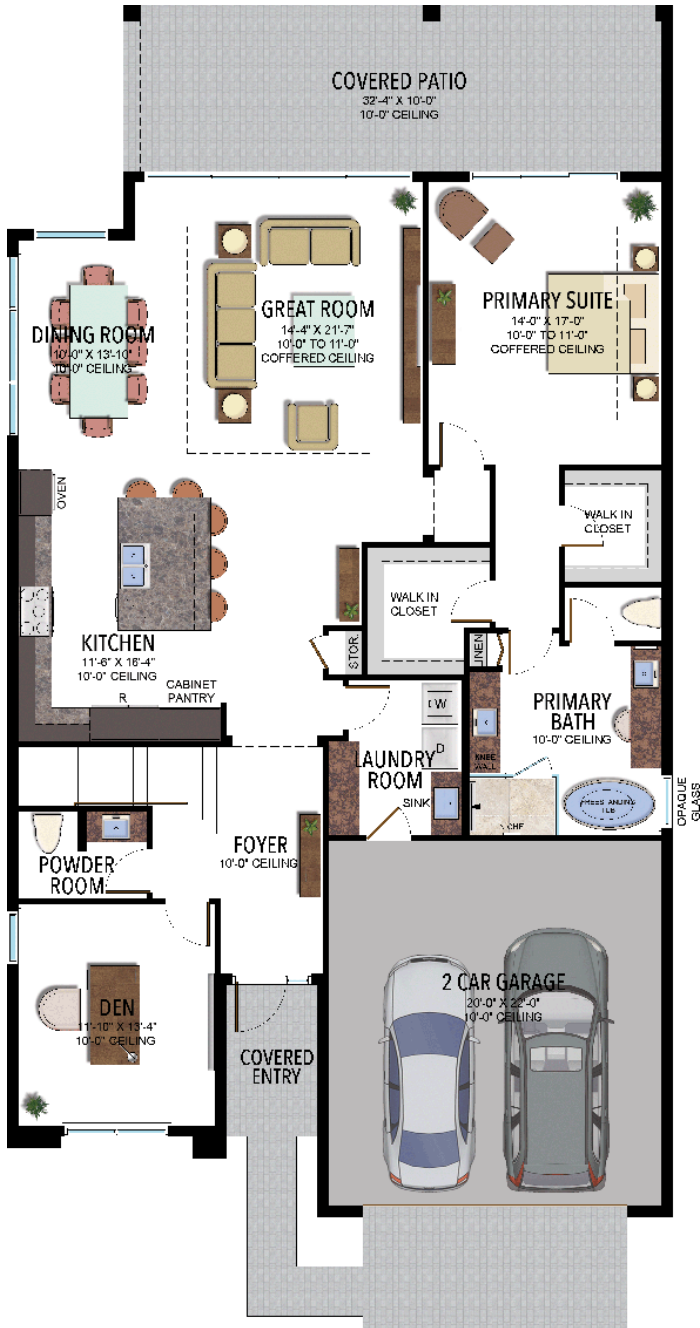

Lotus Edge Boca Raton

HONOLULU / 59

5 BEDROOMS 5 BATHS

INTERIOR AREA: 3,659 SQ. FT. 340 M²

Lotus Edge Boca Raton

LAGUNA / 67

5 BEDROOMS 5 BATHS 1 HALF BATH
 INTERIOR AREA: 4,002 SQ. FT. 372 M²

Lotus Edge Boca Raton

MALLORCA / 515

5 BEDROOMS 4 BATHS 2 HALF BATH

INTERIOR AREA: 4,184 SQ. FT. 389 M²

www.MiamiResidence.com

305-751-1000

Miami Residence Realty

Lotus Edge Boca Raton

PACIFICA / 66

4 BEDROOMS 4 BATHS 1 HALF BATH
 INTERIOR AREA: 3,671 SQ. FT. 341 M²

www.MiamiResidence.com
 305-751-1000
 Miami Residence Realty

Lotus Edge Boca Raton

POLYNESIA / 56

5 BEDROOMS 7 BATHS

INTERIOR AREA: 4,527 SQ. FT. 421 M²

www.MiamiResidence.com
305-751-1000
Miami Residence Realty

Lotus Edge Boca Raton

SAMOA / 50

5 BEDROOMS 4 BATHS

INTERIOR AREA: 3,249 SQ. FT. 302 M²

Lotus Edge Boca Raton

SUMATRA GRAND / 622

5 BEDROOMS 5 BATHS 1 HALF BATH