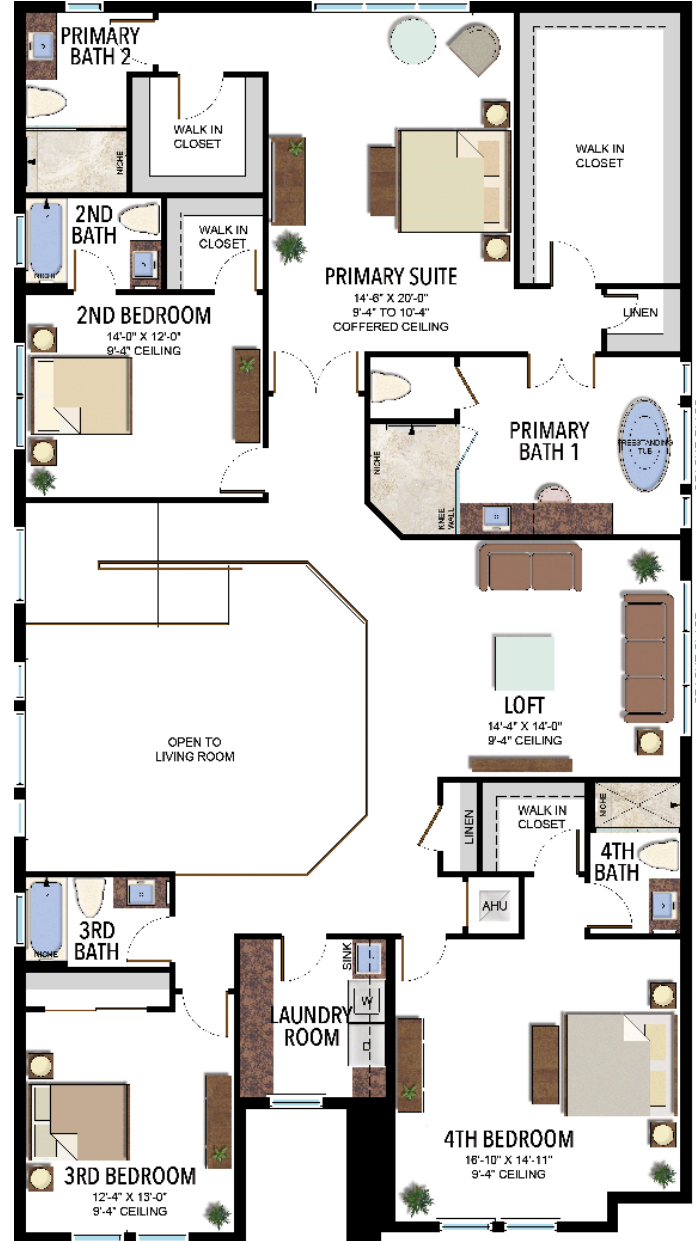

Lotus Edge Boca Raton

HONOLULU / 59

5 BEDROOMS 5 BATHS

INTERIOR AREA: 3,659 SQ. FT. 340 M²

Lotus Edge Boca Raton

LAGUNA / 67

5 BEDROOMS 5 BATHS 1 HALF BATH
 INTERIOR AREA: 4,002 SQ. FT. 372 M²

Lotus Edge Boca Raton

MALLORCA / 515

5 BEDROOMS 4 BATHS 2 HALF BATH

INTERIOR AREA: 4,184 SQ. FT. 389 M²

www.MiamiResidence.com

305-751-1000

Miami Residence Realty

Lotus Edge Boca Raton

PACIFICA / 66

4 BEDROOMS 4 BATHS 1 HALF BATH
 INTERIOR AREA: 3,671 SQ. FT. 341 M²

www.MiamiResidence.com
 305-751-1000
 Miami Residence Realty

Lotus Edge Boca Raton

POLYNESIA / 56

5 BEDROOMS 7 BATHS

INTERIOR AREA: 4,527 SQ. FT. 421 M²

www.MiamiResidence.com
305-751-1000
Miami Residence Realty

Lotus Edge Boca Raton

SAMOA / 50

5 BEDROOMS 4 BATHS

INTERIOR AREA: 3,249 SQ. FT. 302 M²

Lotus Edge Boca Raton

SUMATRA GRAND / 622

5 BEDROOMS 5 BATHS 1 HALF BATH