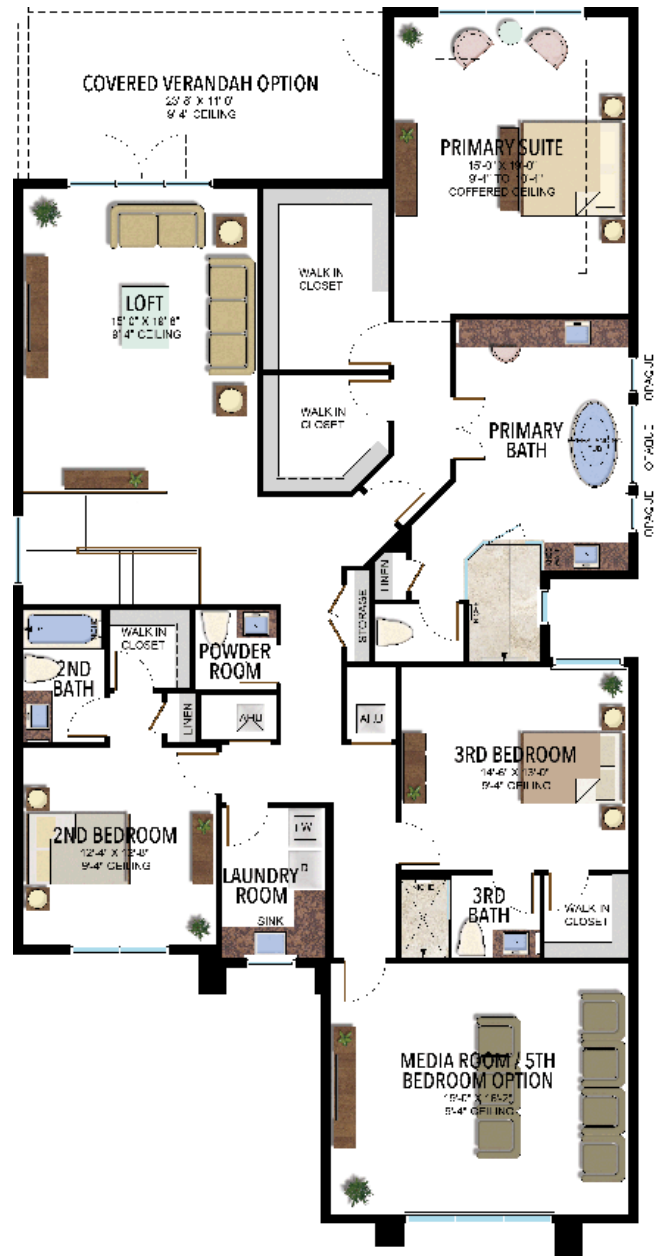

Lotus Edge Boca Raton

HONOLULU / 59

5 BEDROOMS 5 BATHS

INTERIOR AREA: 3,659 SQ. FT. 340 M²

Lotus Edge Boca Raton

LAGUNA / 67

5 BEDROOMS 5 BATHS 1 HALF BATH
 INTERIOR AREA: 4,002 SQ. FT. 372 M²

Lotus Edge Boca Raton

MALLORCA / 515

5 BEDROOMS 4 BATHS 2 HALF BATH

INTERIOR AREA: 4,184 SQ. FT. 389 M²

www.MiamiResidence.com

305-751-1000

Miami Residence Realty

Lotus Edge Boca Raton

PACIFICA / 66

4 BEDROOMS 4 BATHS 1 HALF BATH
 INTERIOR AREA: 3,671 SQ. FT. 341 M²

www.MiamiResidence.com
 305-751-1000
 Miami Residence Realty

Lotus Edge Boca Raton

POLYNESIA / 56

5 BEDROOMS 7 BATHS

INTERIOR AREA: 4,527 SQ. FT. 421 M²