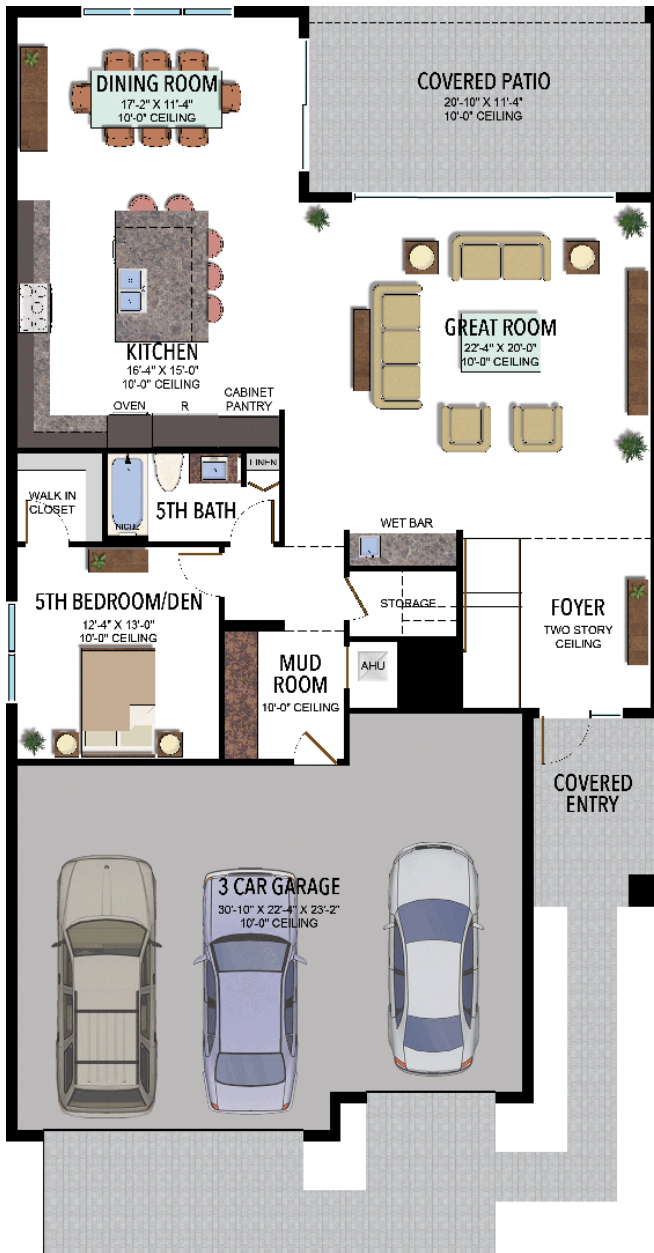

Lotus Edge Boca Raton

HONOLULU / 59

5 BEDROOMS 5 BATHS

INTERIOR AREA: 3,659 SQ. FT. 340 M²

Lotus Edge Boca Raton

LAGUNA / 67

5 BEDROOMS 5 BATHS 1 HALF BATH
 INTERIOR AREA: 4,002 SQ. FT. 372 M²

Lotus Edge Boca Raton

MALLORCA / 515

5 BEDROOMS 4 BATHS 2 HALF BATH

INTERIOR AREA: 4,184 SQ. FT. 389 M²

www.MiamiResidence.com

305-751-1000

Miami Residence Realty

Lotus Edge Boca Raton

PACIFICA / 66

4 BEDROOMS 4 BATHS 1 HALF BATH
 INTERIOR AREA: 3,671 SQ. FT. 341 M²

www.MiamiResidence.com
 305-751-1000
 Miami Residence Realty

Lotus Edge Boca Raton

POLYNESIA / 56

5 BEDROOMS 7 BATHS

INTERIOR AREA: 4,527 SQ. FT. 421 M²