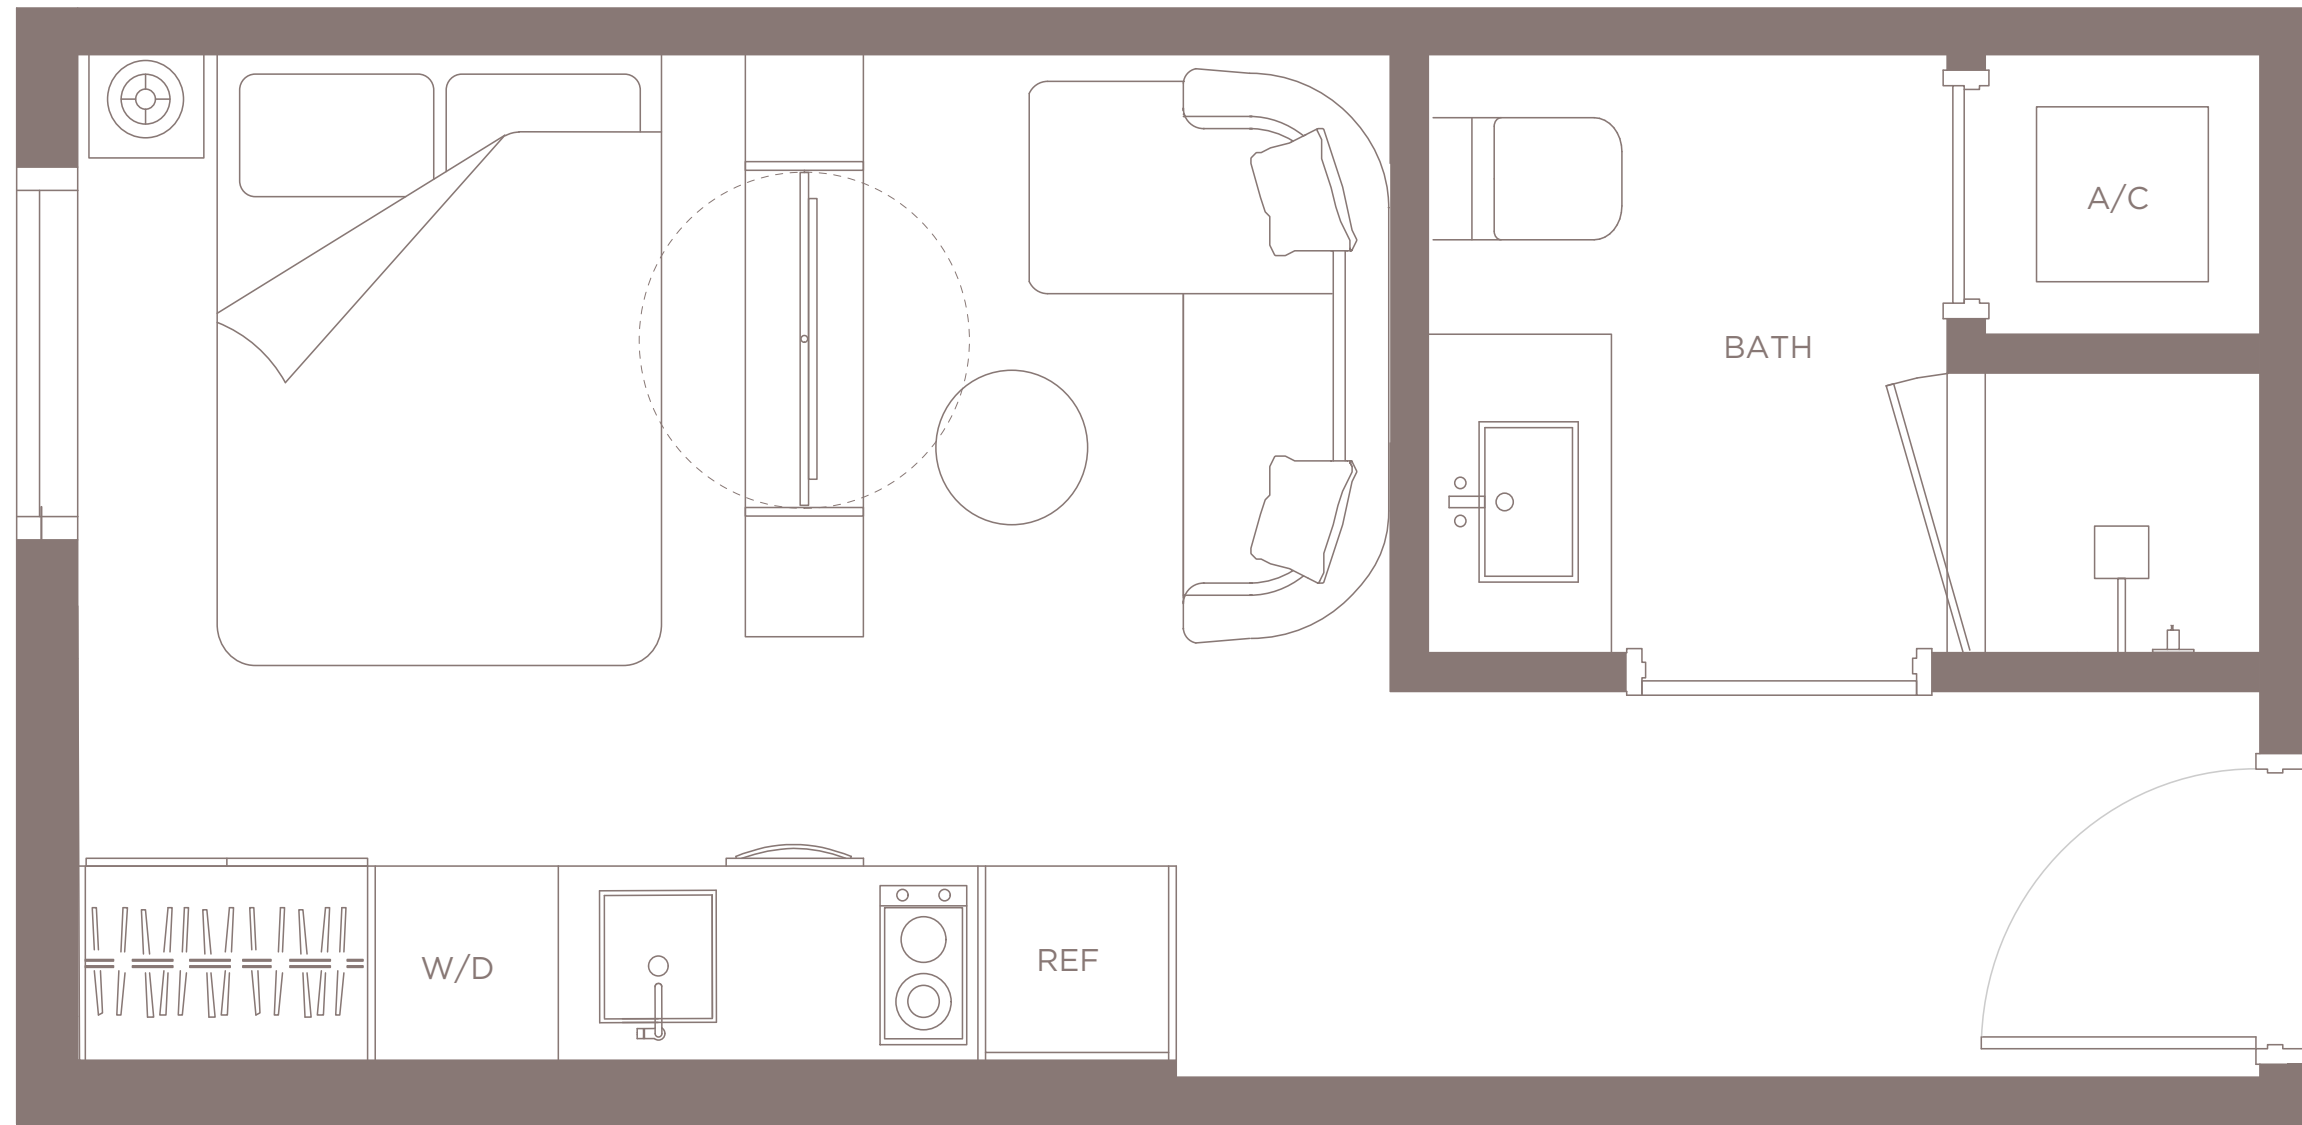

LEVELS 10-22

STUDIO | 1 BATH

LIVING AREA

287 SQ FT

26.66 M²

N >

N >

RESIDENCE 06