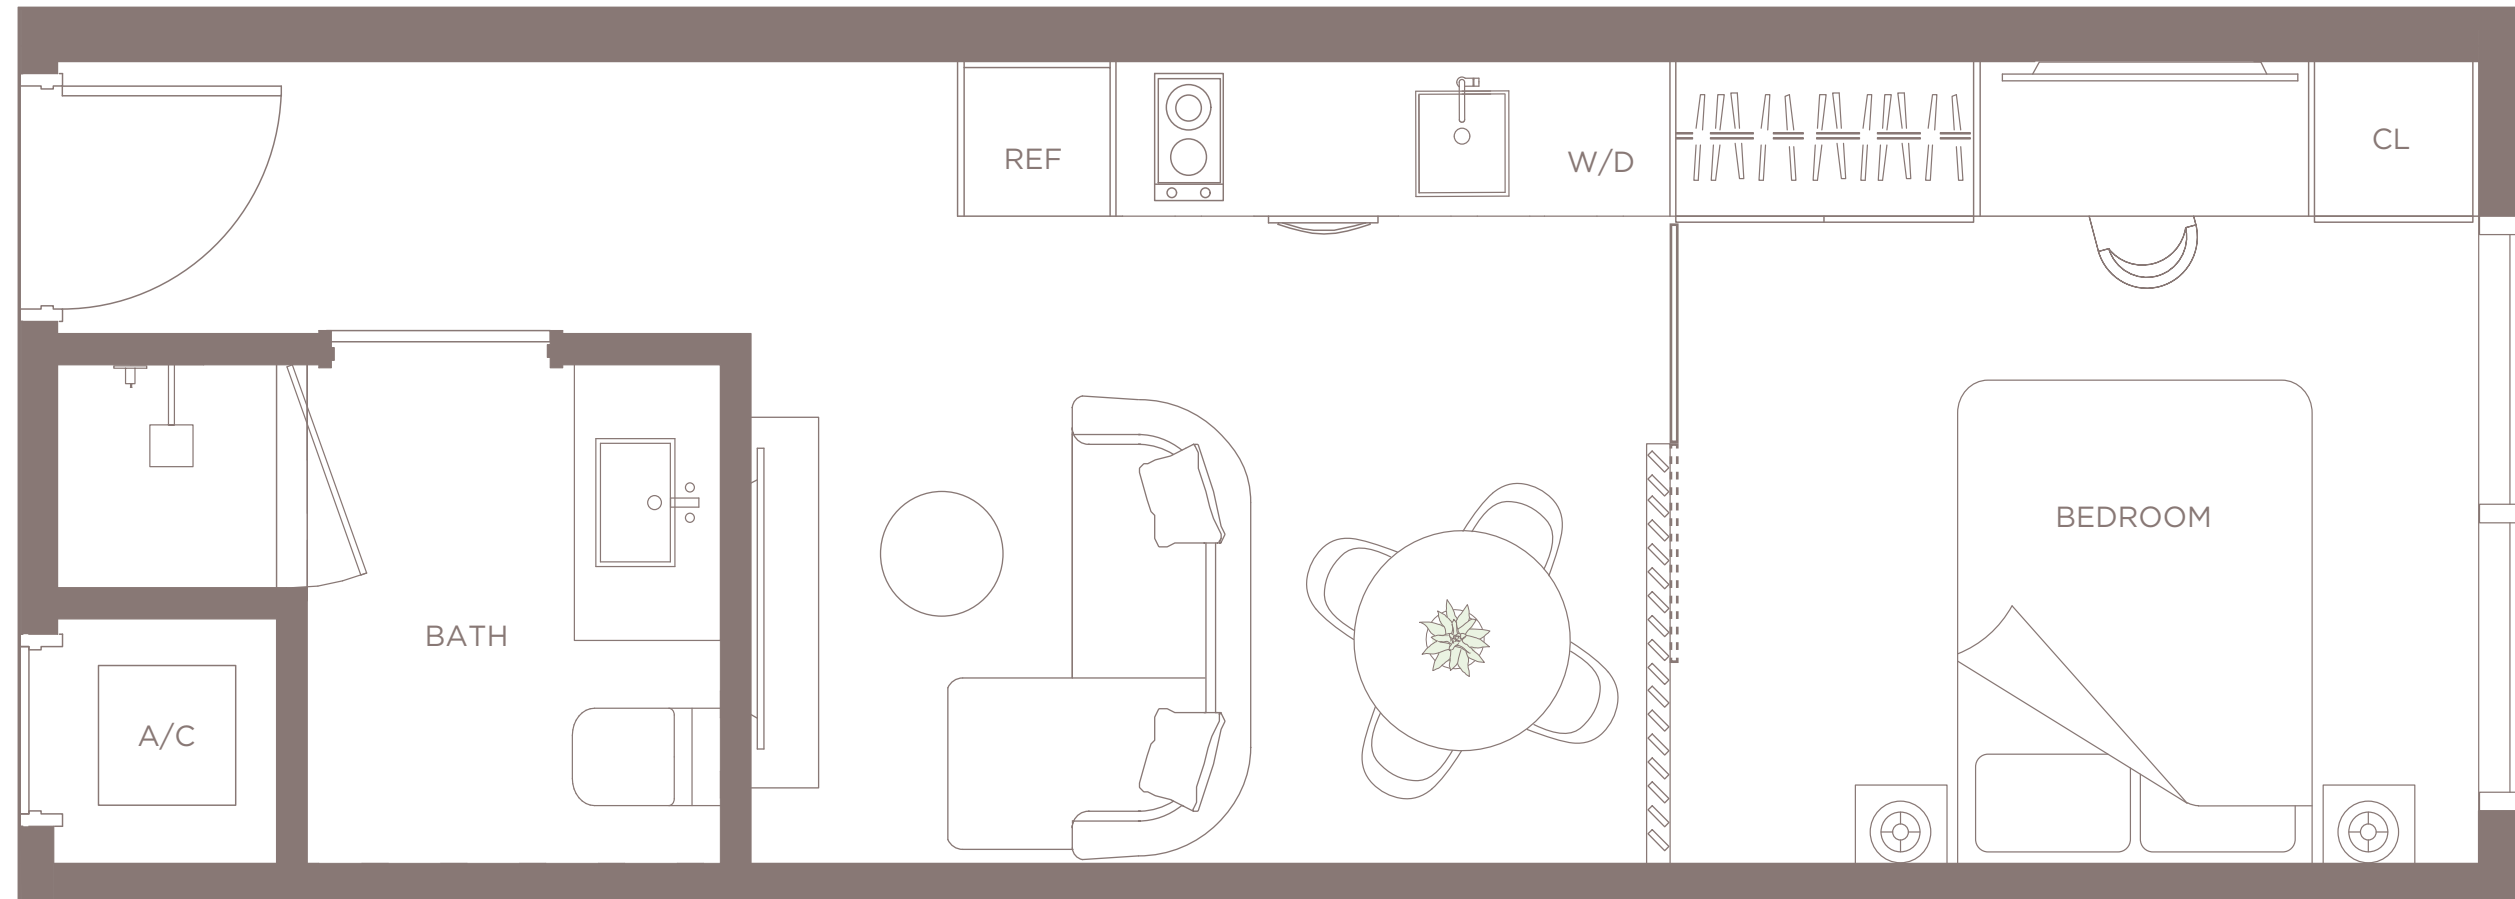

LIVING AREA

395 SQ FT

36.70 M²

N >

^
N

RESIDENCE 13

LEVELS 10-22

STUDIO | 1 BATH