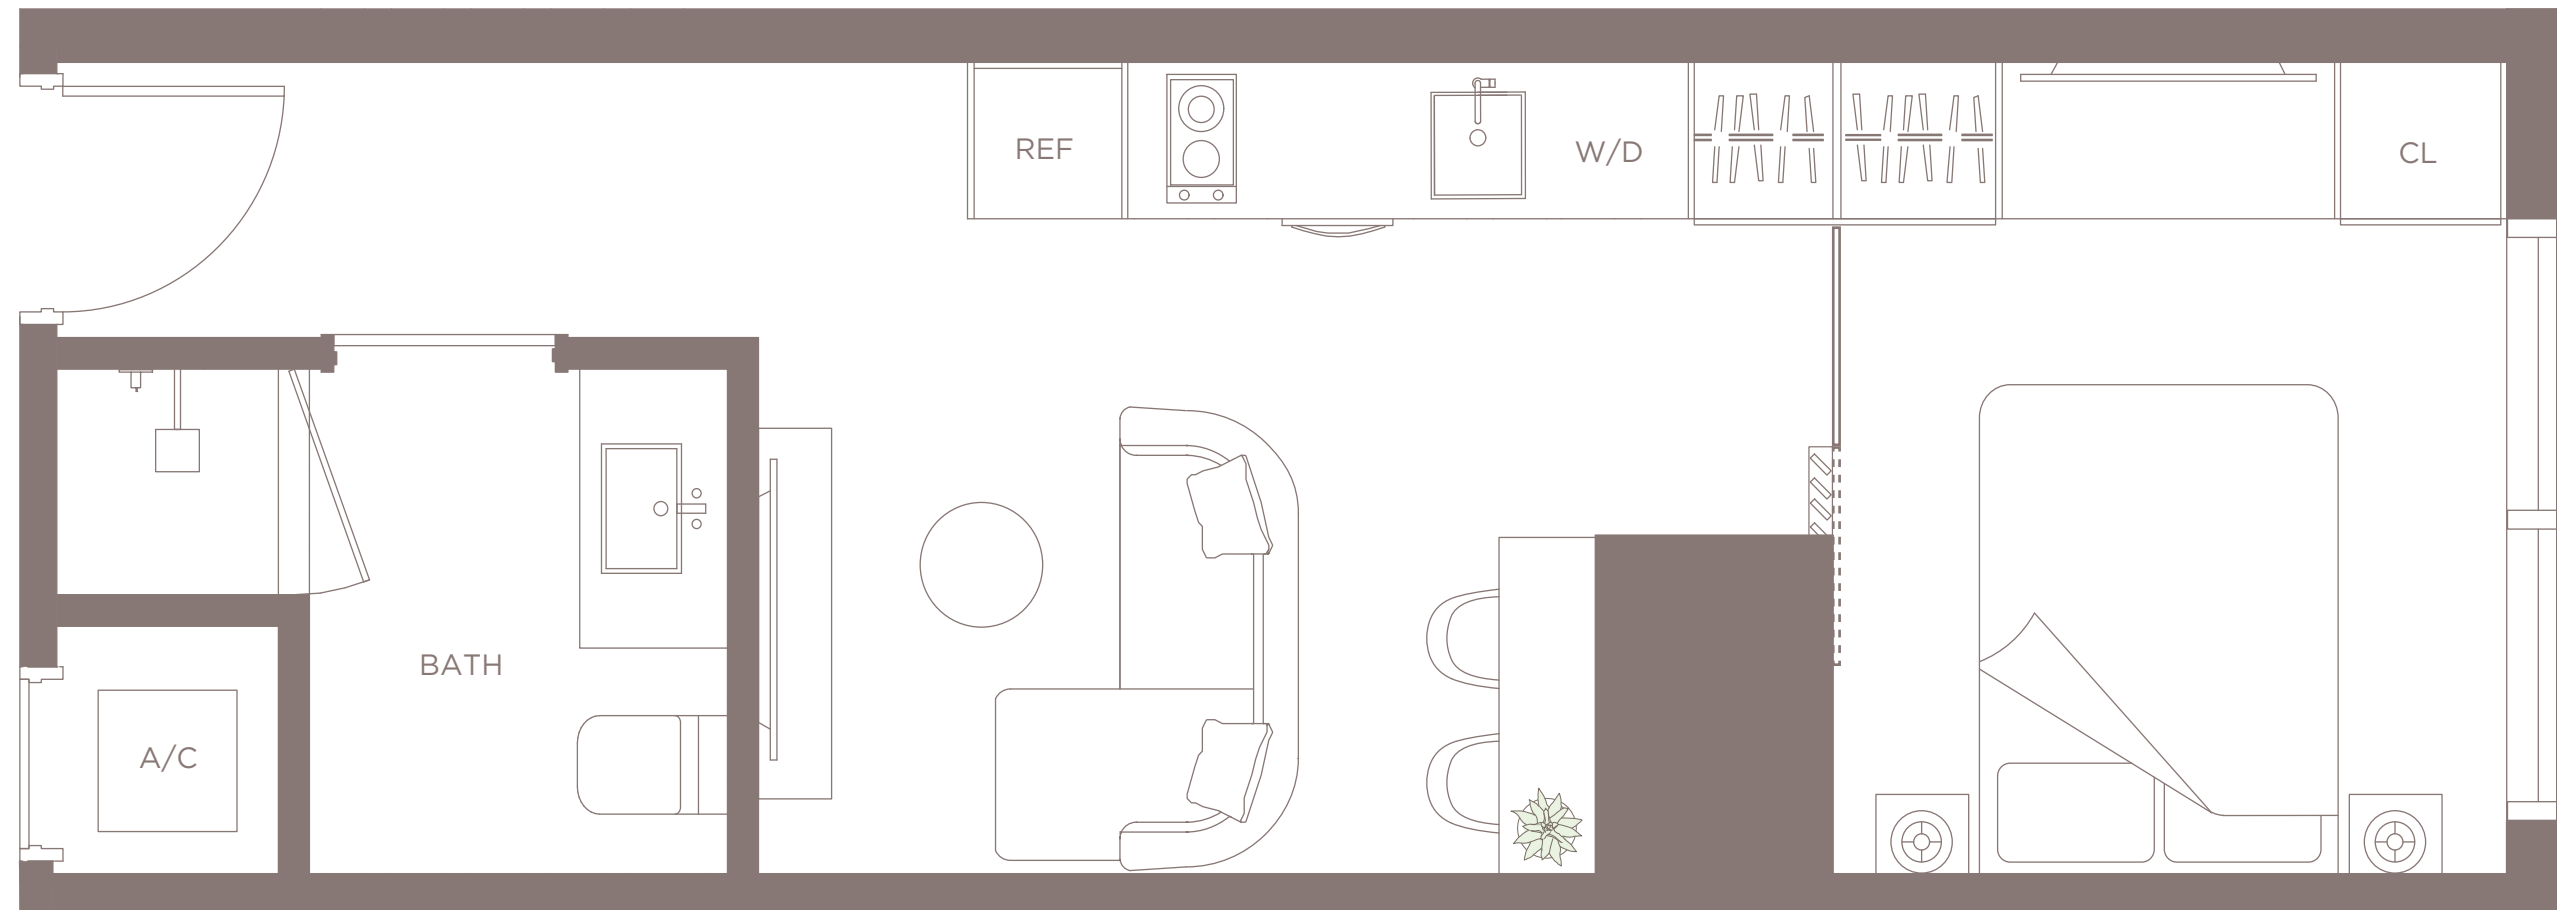

LIVING AREA

395 SQ FT

36.70 M²

N >

^
N

RESIDENCE 12

LEVELS 10-22

STUDIO | 1 BATH