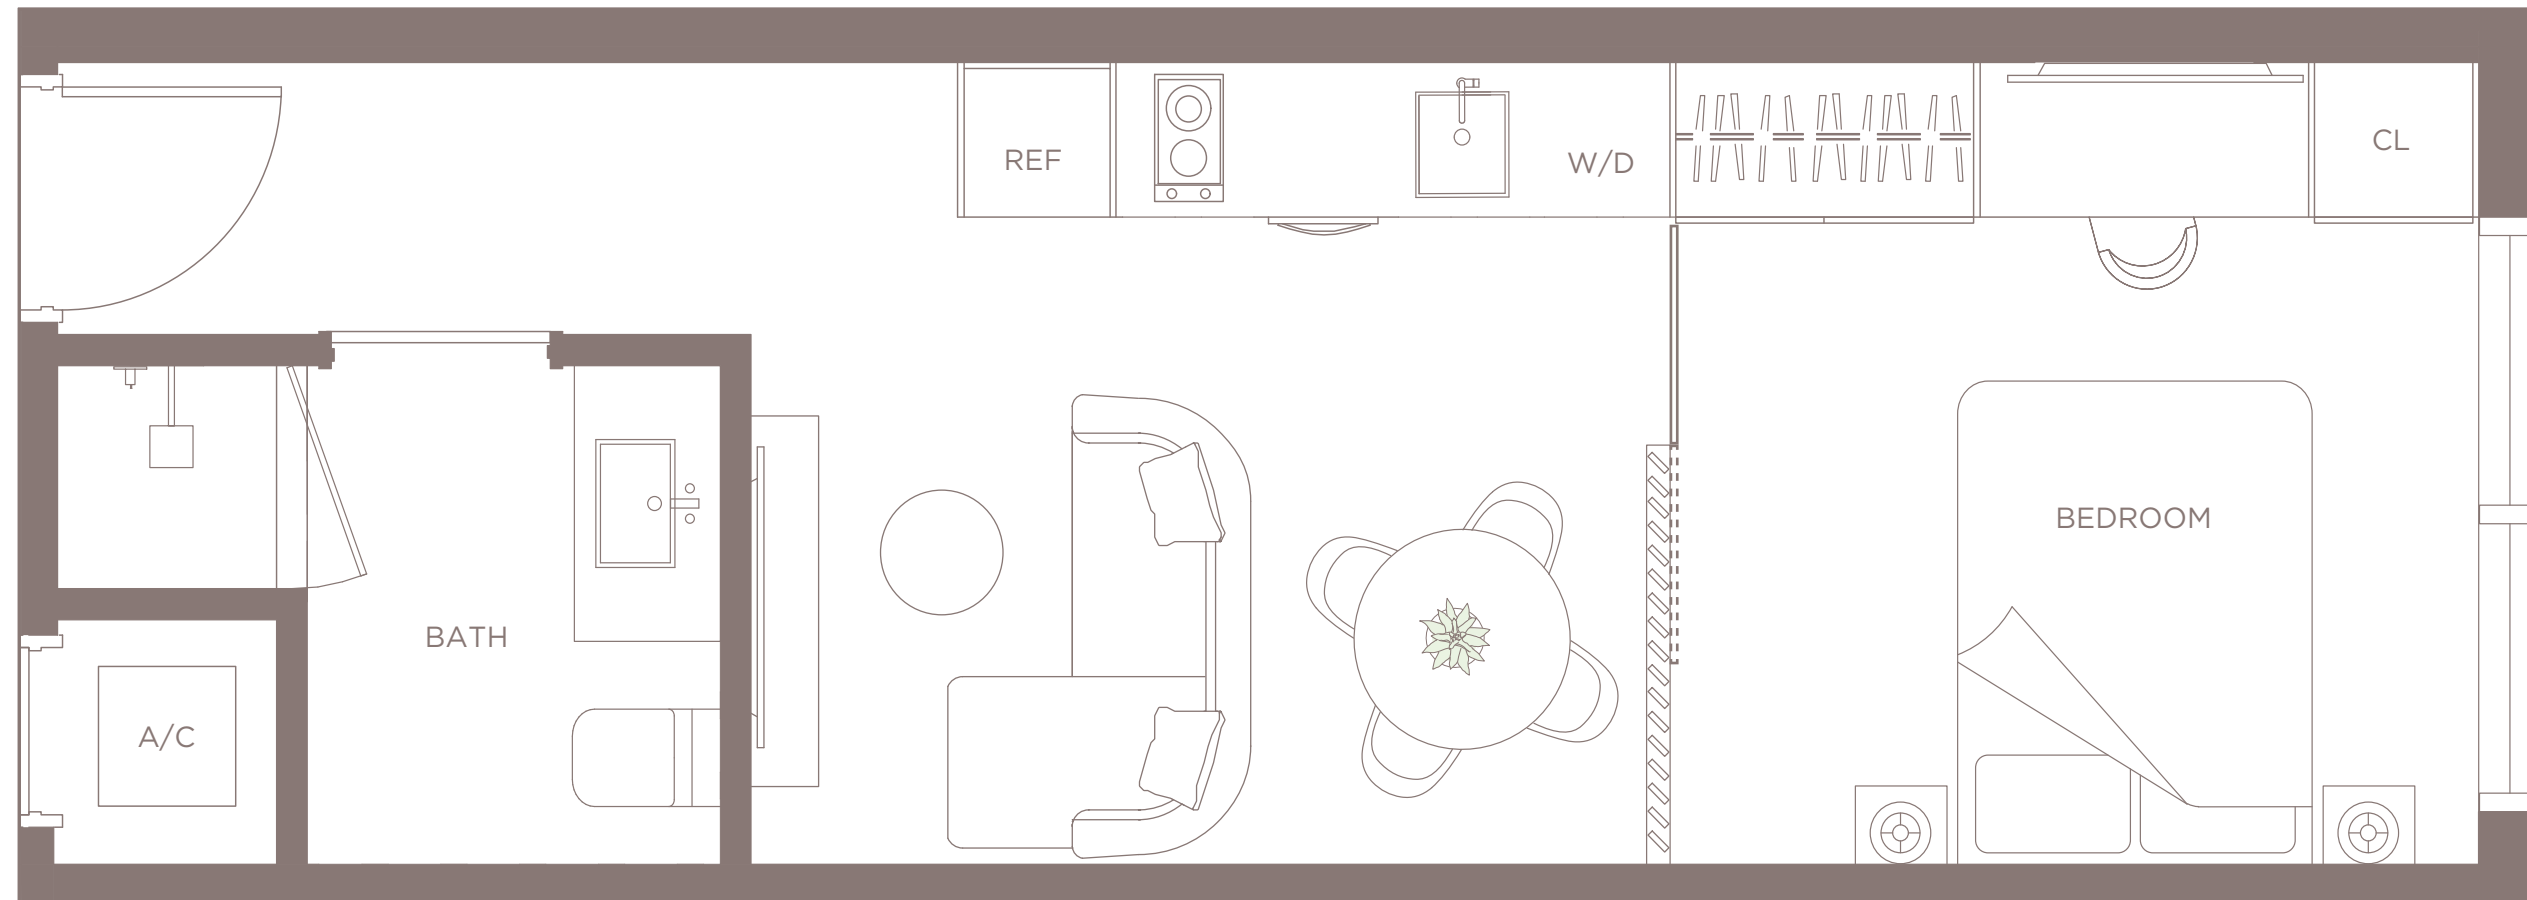

LIVING AREA

395 SQ FT

38.70 M²

N >

^
N

RESIDENCE 11

LEVELS 10-22

STUDIO | 1 BATH