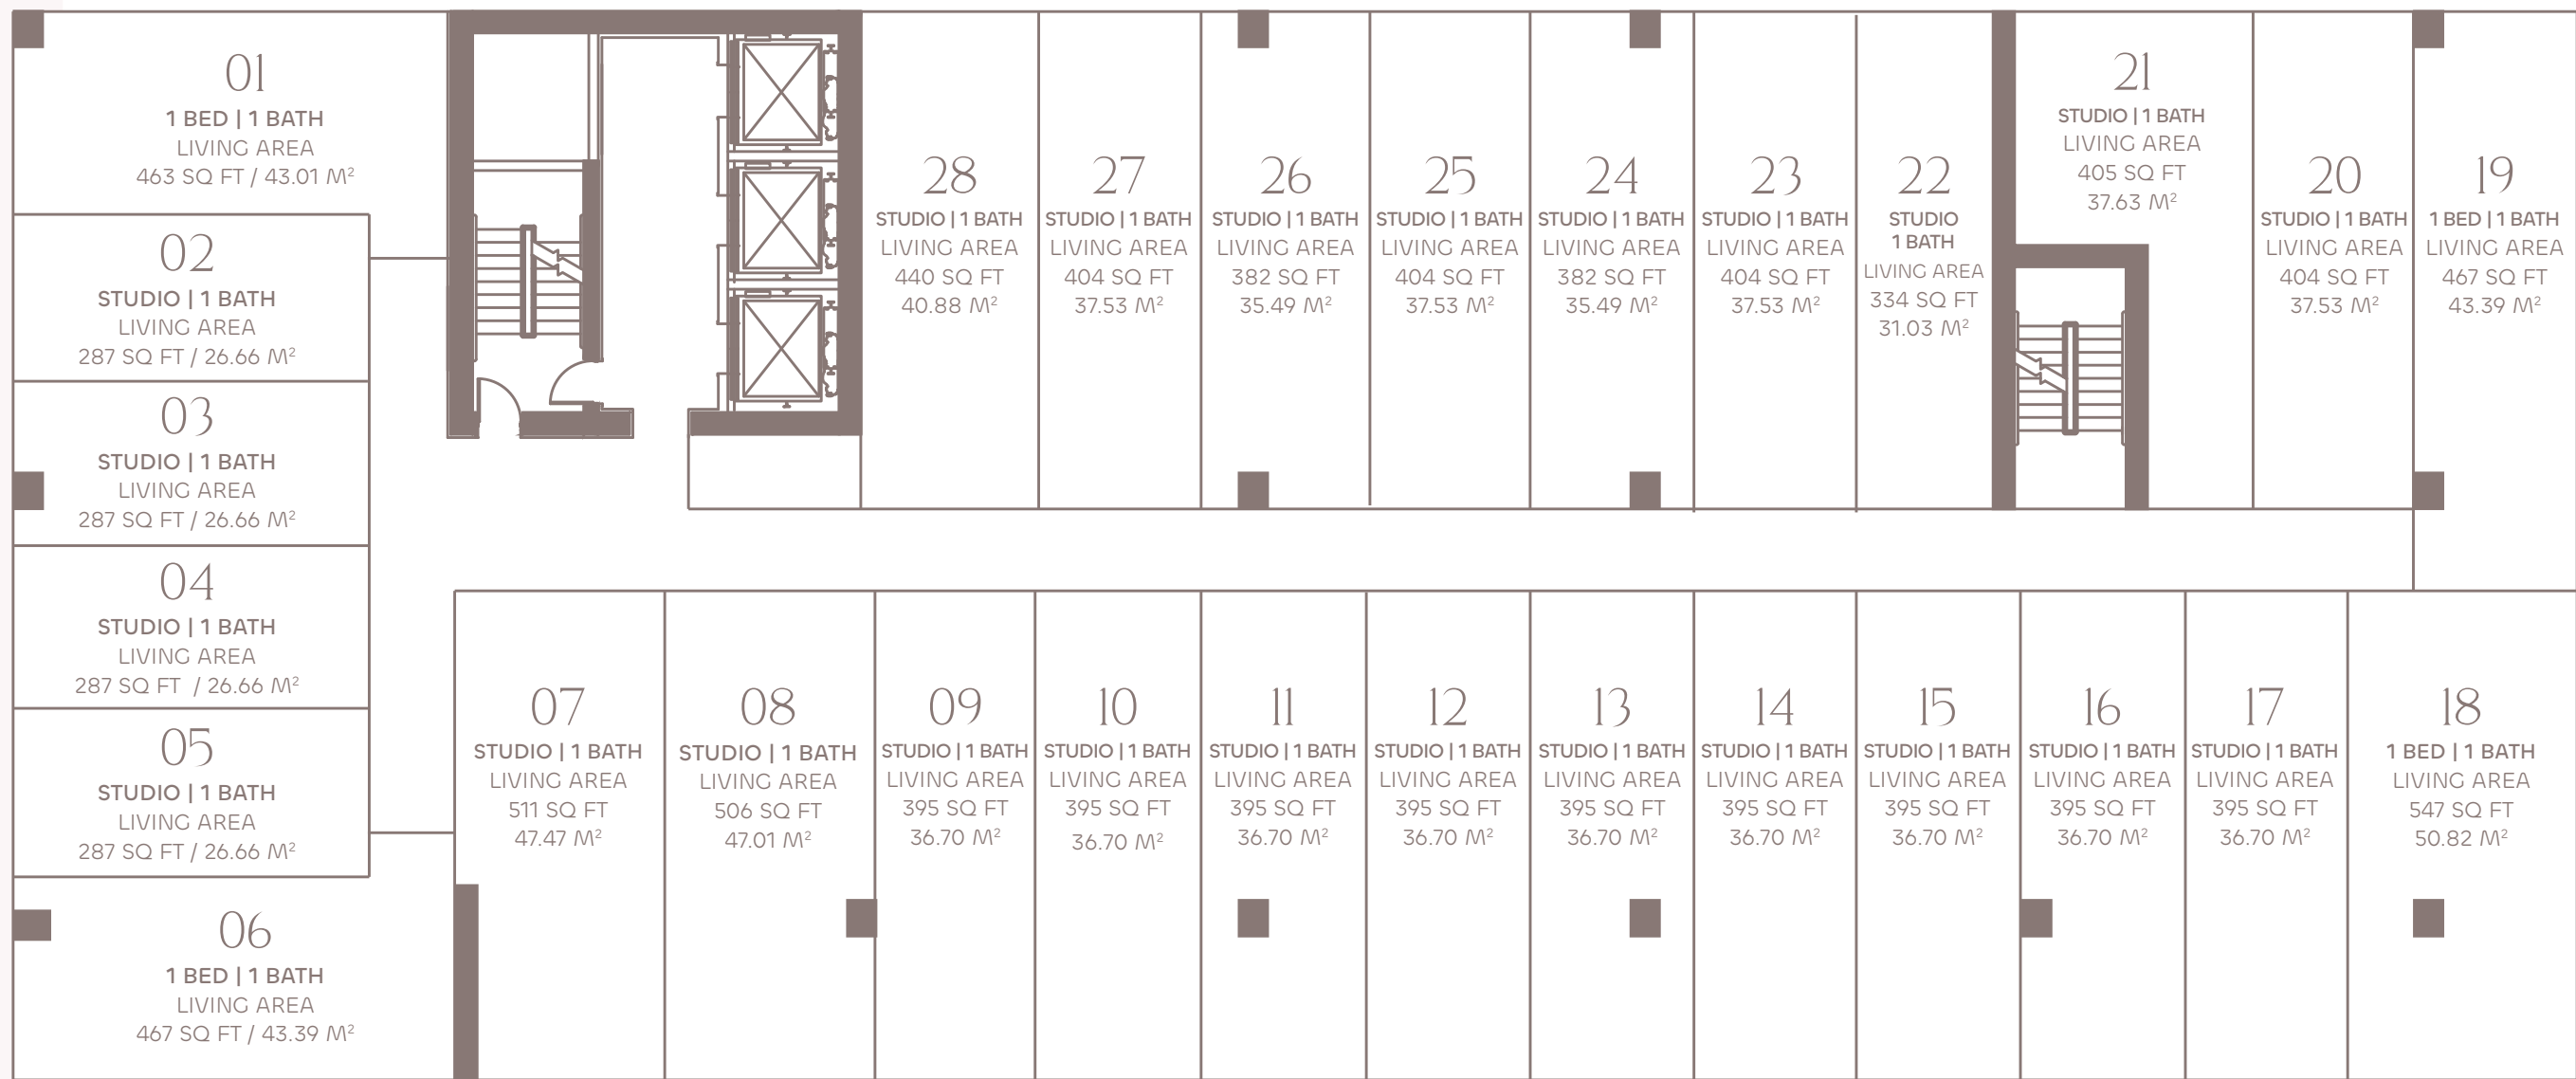

TYPICAL RESIDENCES

LEVELS 10-22

N >

RESIDENCE 01

LEVELS 10-22

1 BED | 1 BATH

LIVING AREA

463 SQ FT

43.01 M2

N >

RESIDENCE 02

LEVELS 10-22

STUDIO | 1 BATH

LIVING AREA

287 SQ FT

26.66 M²

N >

RESIDENCE 03

LEVELS 10-22

STUDIO | 1 BATH

LIVING AREA

287 SQ FT

26.66 M²

N >

RESIDENCE 04

LEVELS 10-22

STUDIO | 1 BATH

LIVING AREA

287 SQ FT

26.66 M²

N >

RESIDENCE 05