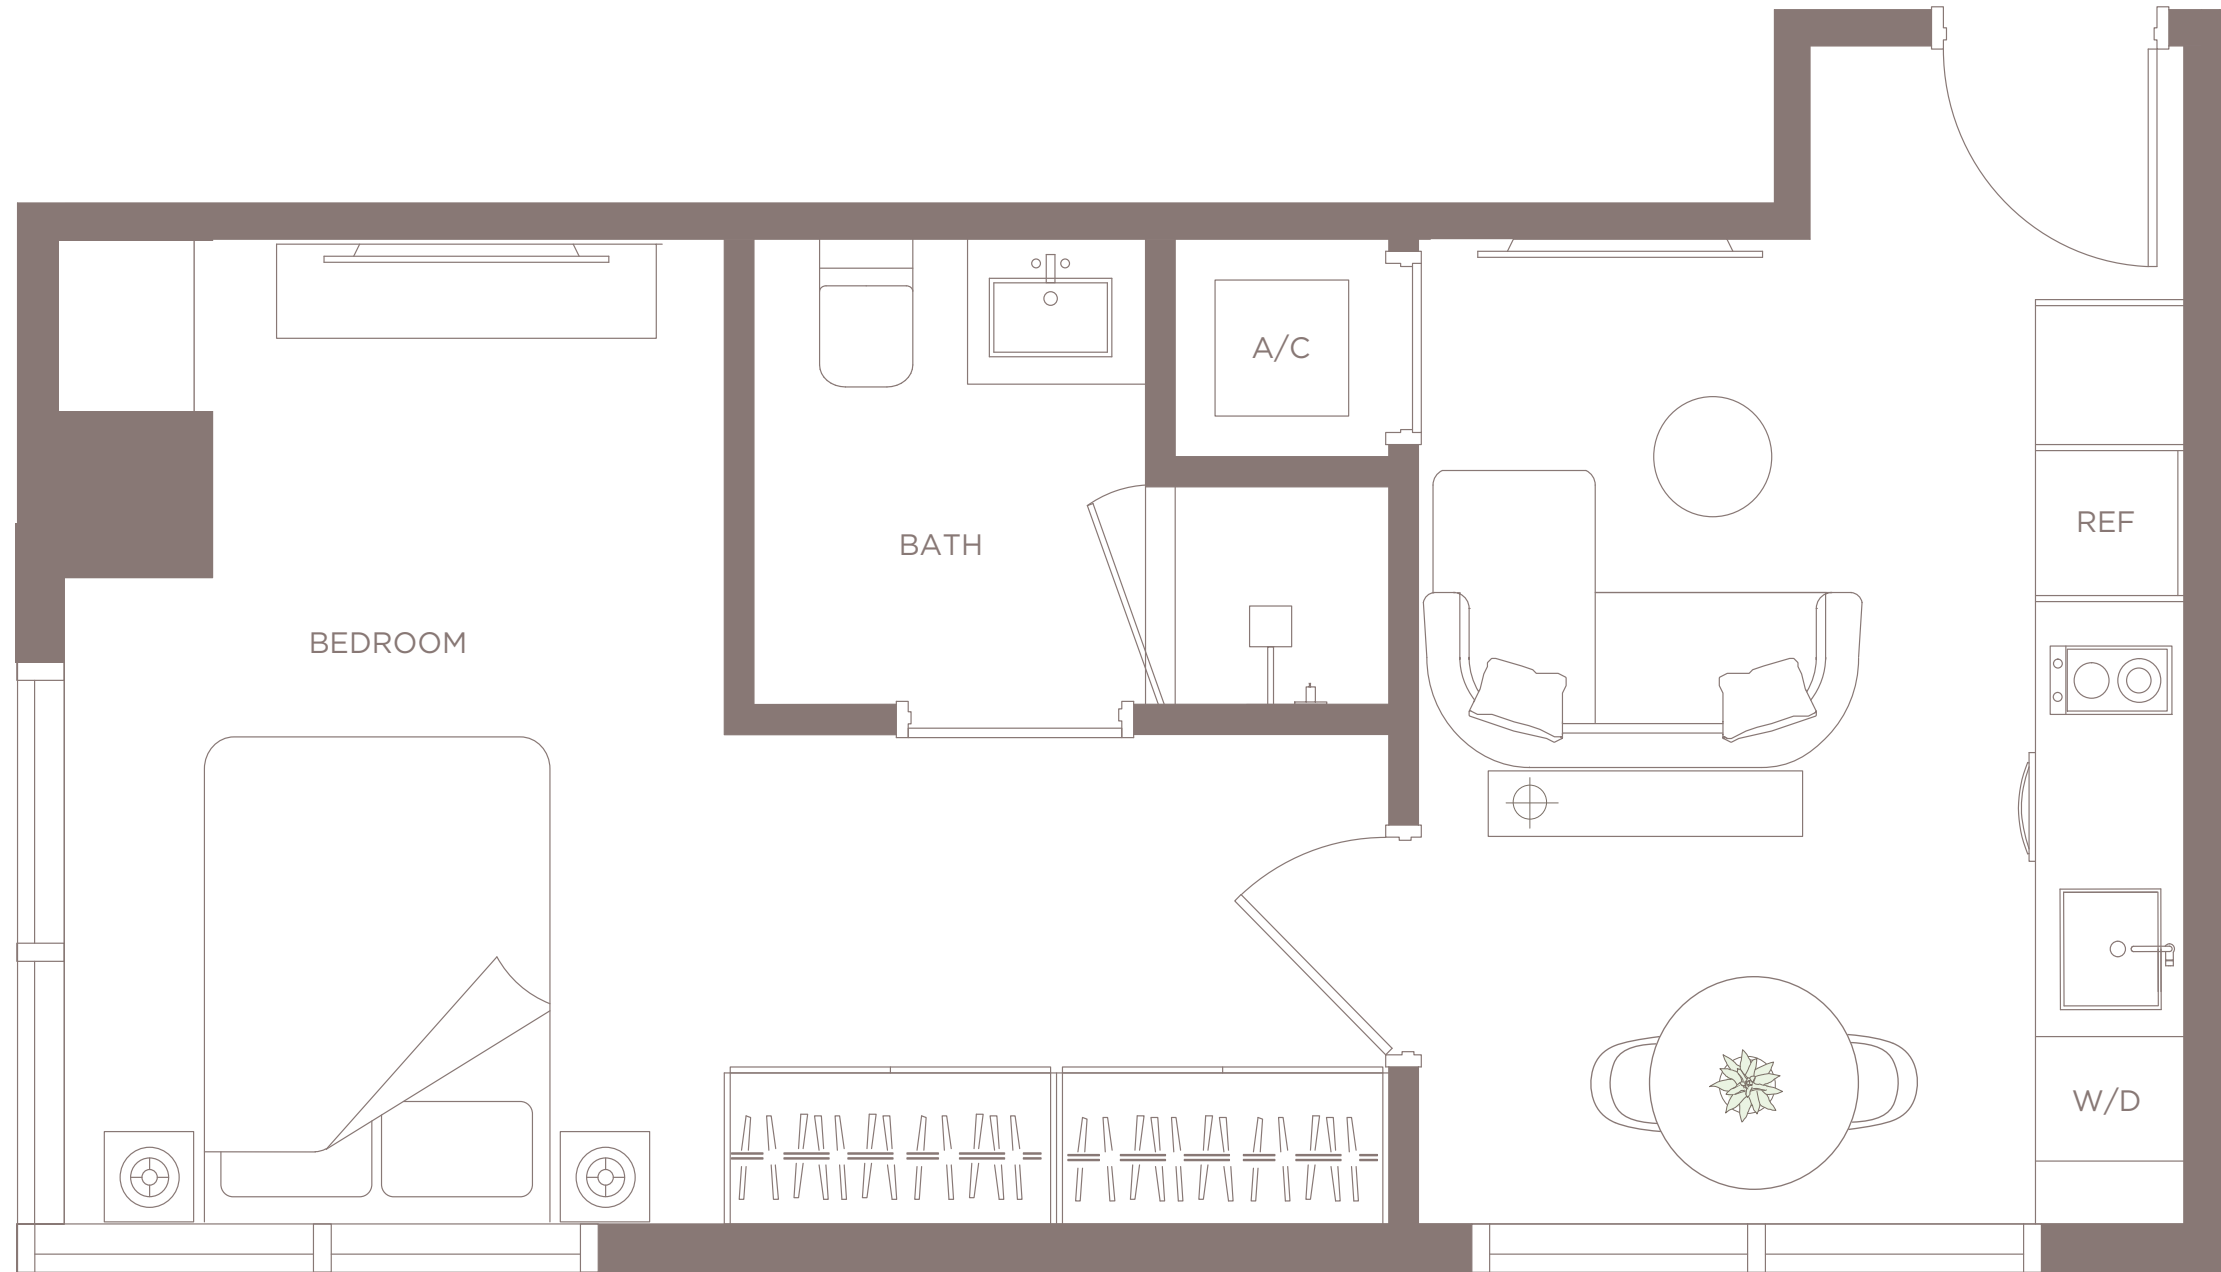

RESIDENCE 06

LEVELS 10-22

1 BED | 1 BATH

LIVING AREA

467 SQ FT

43.39 M²