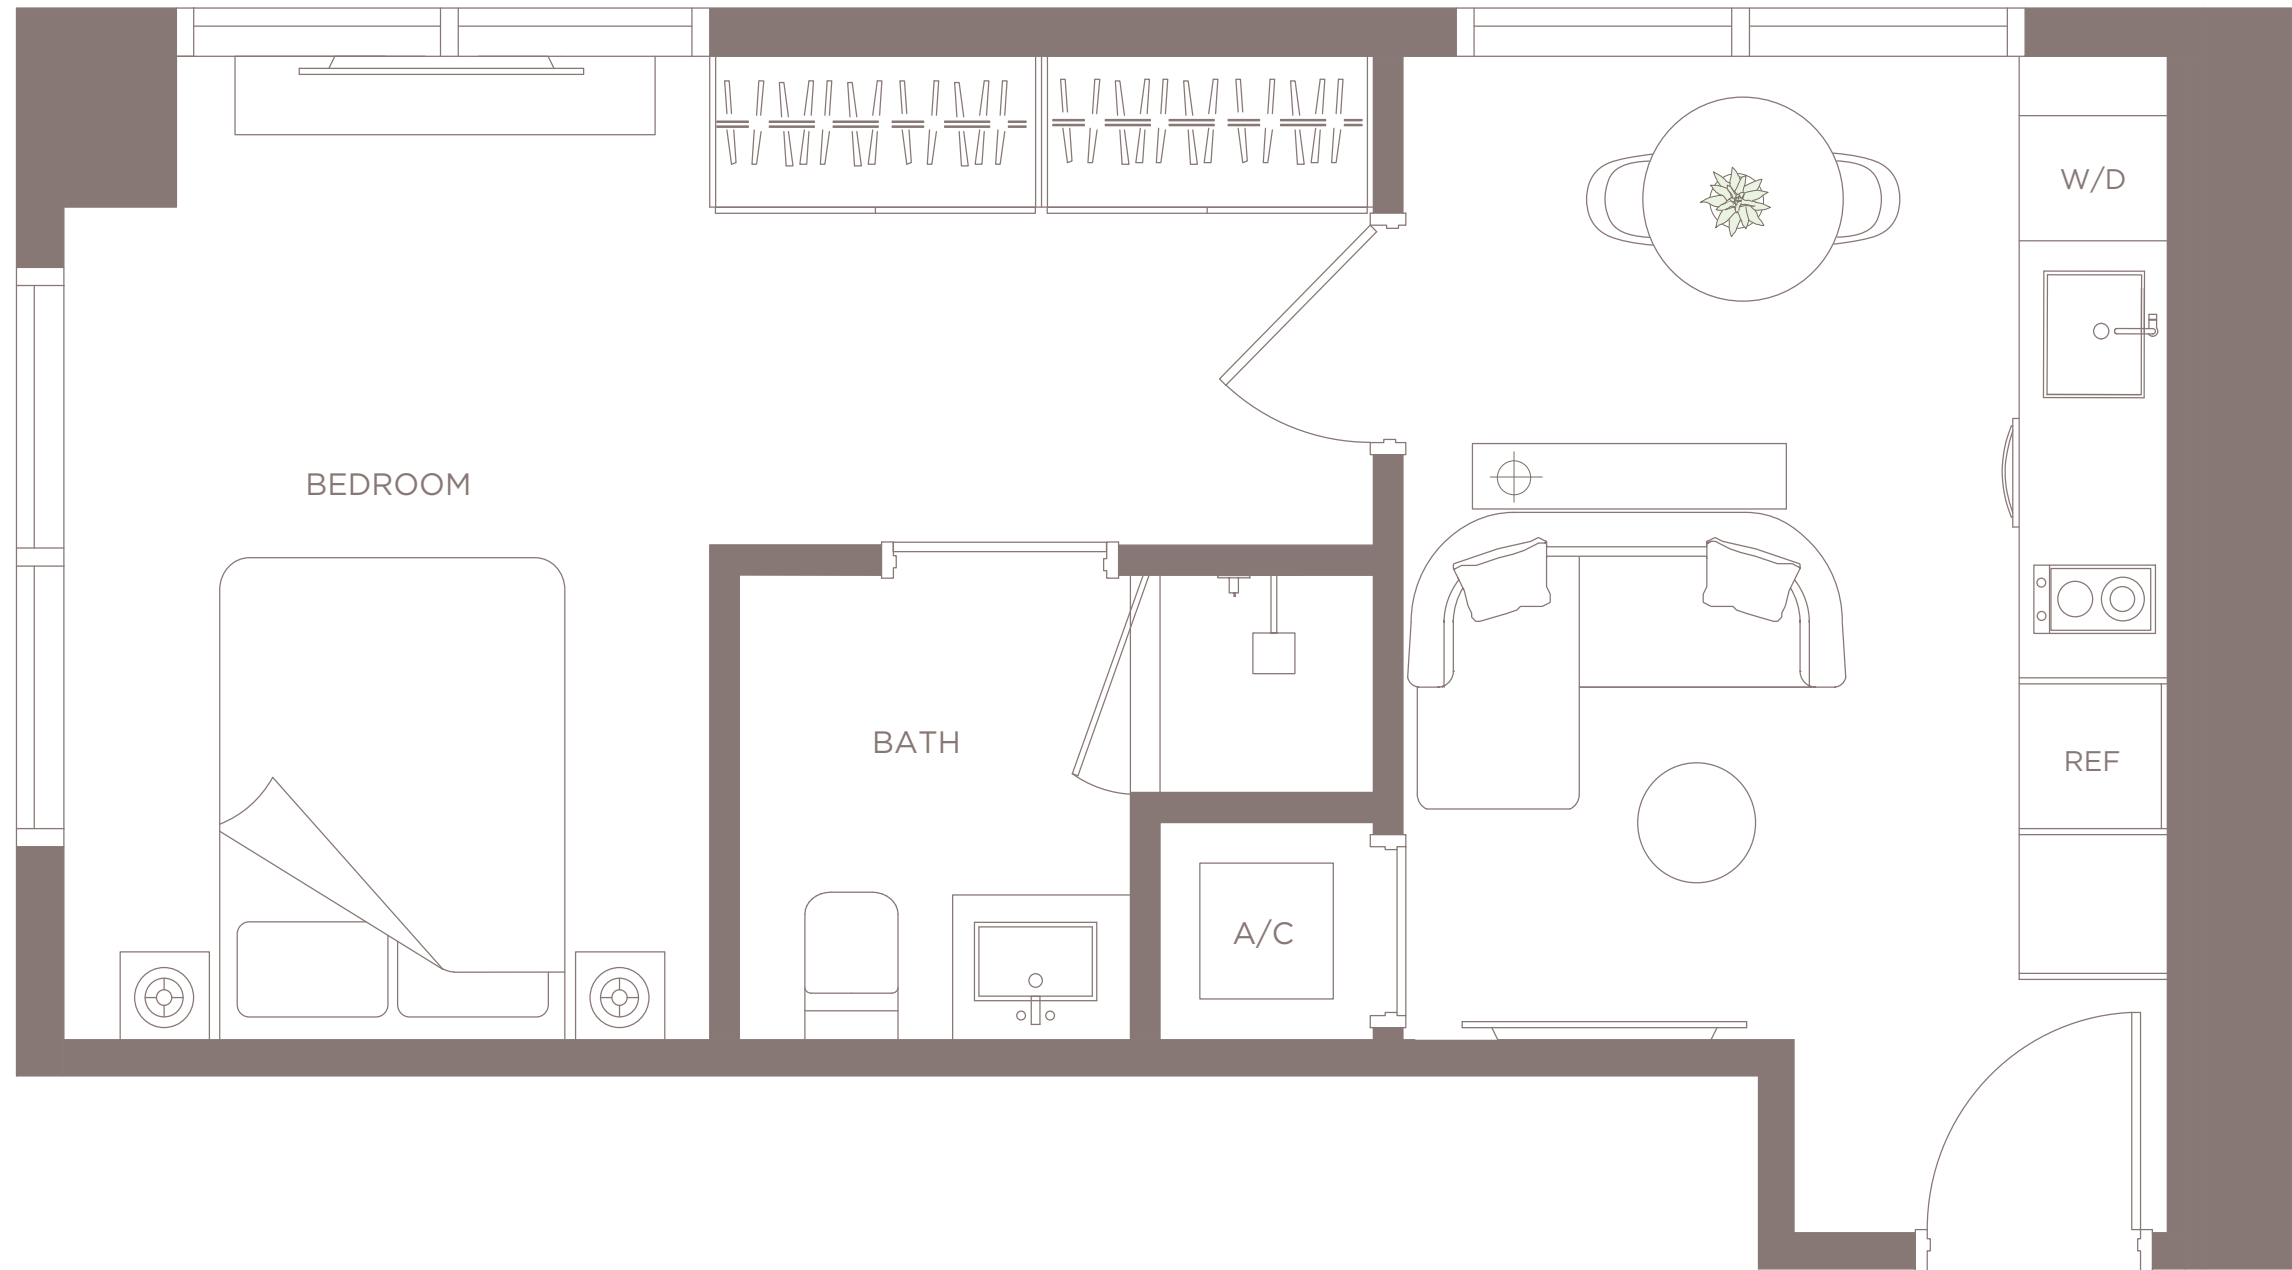

TYPICAL RESIDENCES

LEVELS 10-22

N >

RESIDENCE 01

LEVELS 10-22

1 BED | 1 BATH

LIVING AREA

463 SQ FT

43.01 M2

N >

RESIDENCE 02

LEVELS 10-22

STUDIO | 1 BATH

LIVING AREA

287 SQ FT

26.66 M²