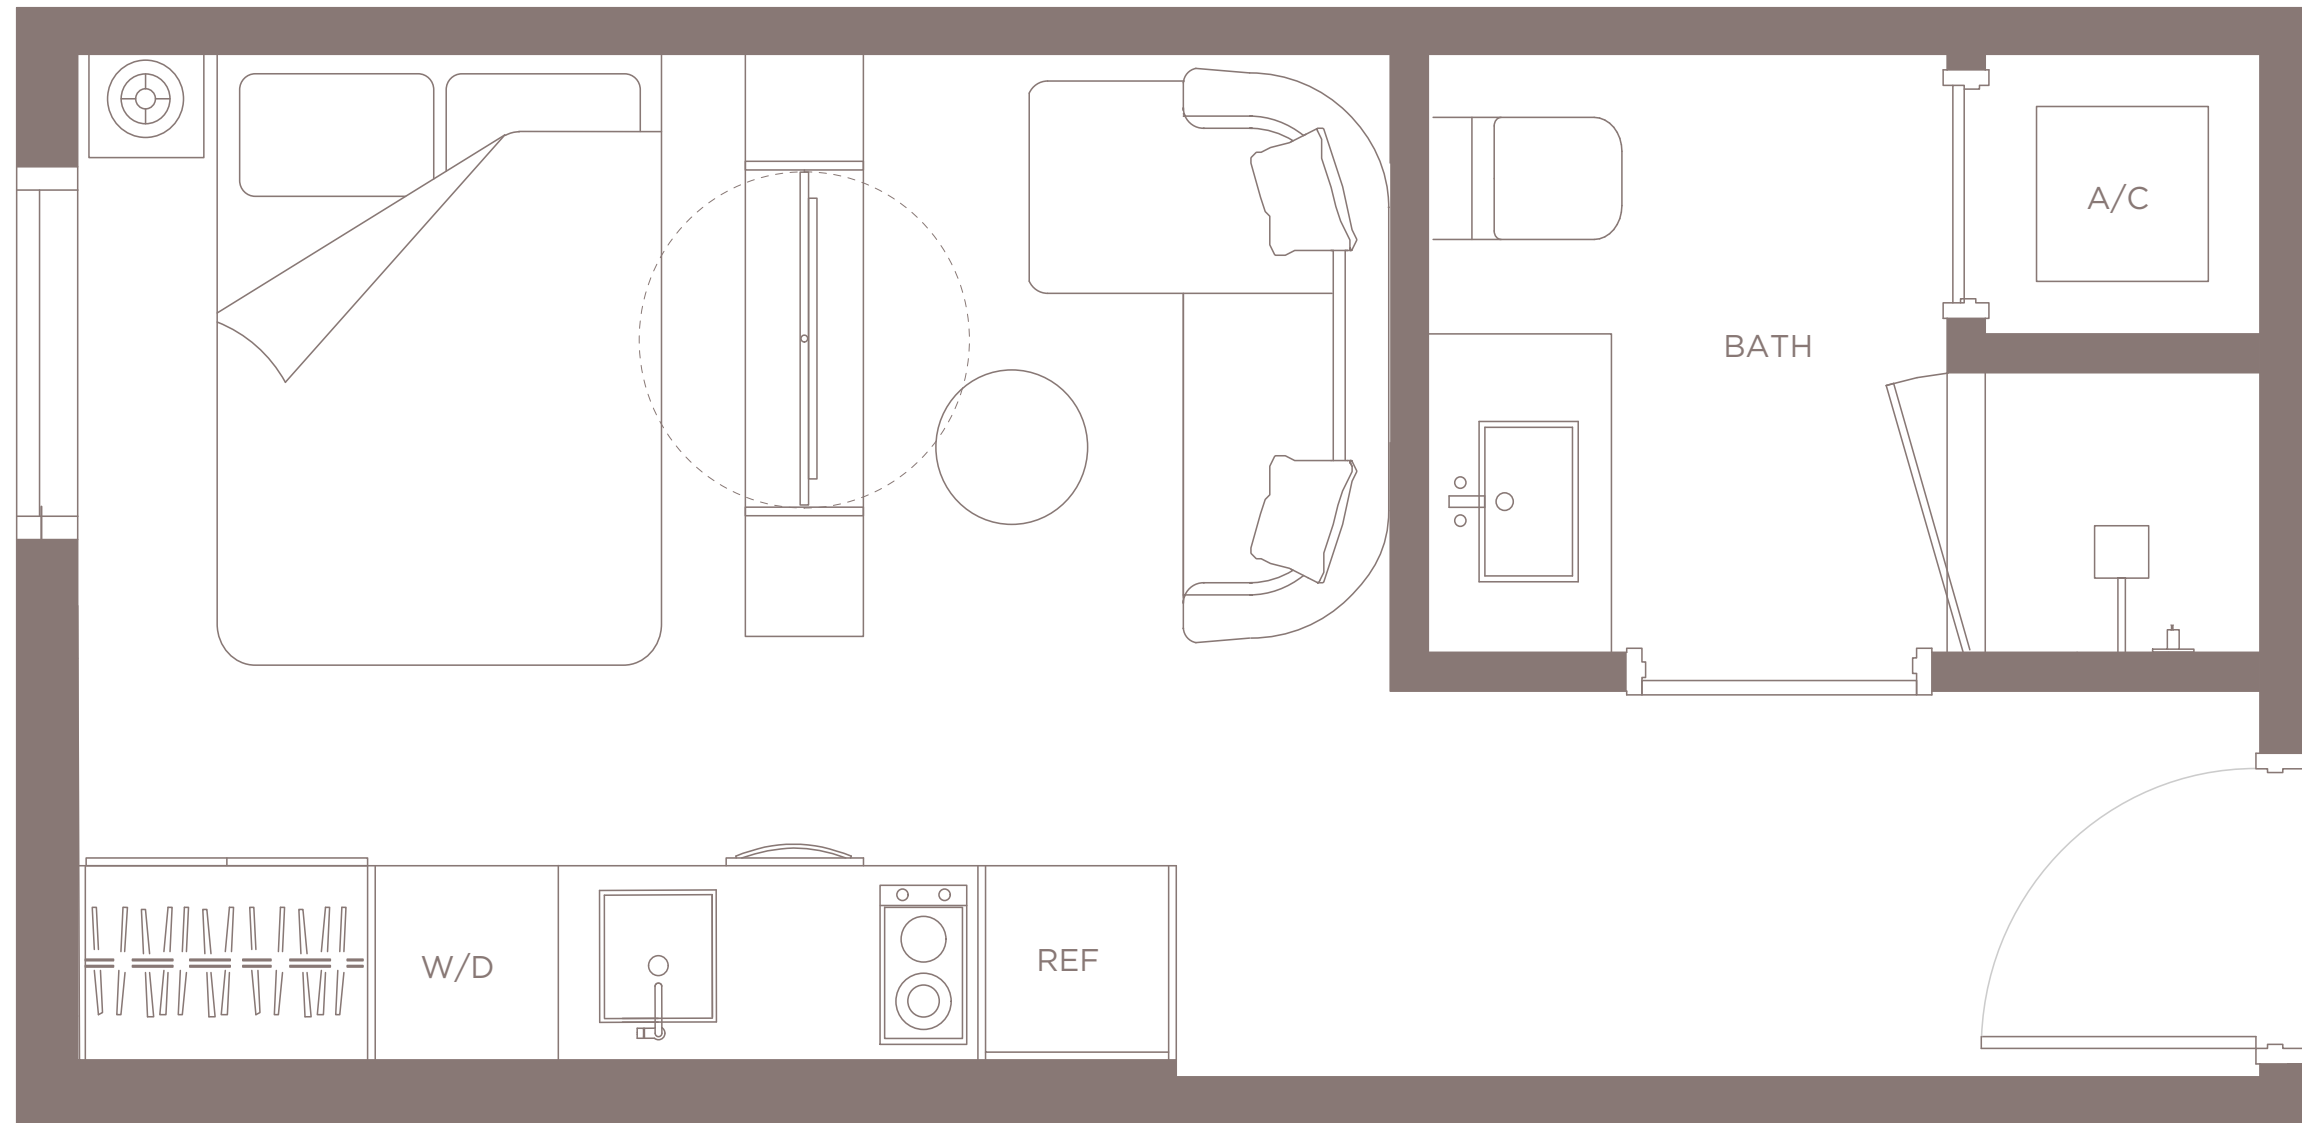

RESIDENCE 02

LEVELS 10-22

STUDIO | 1 BATH

LIVING AREA

287 SQ FT

26.66 M²

N >