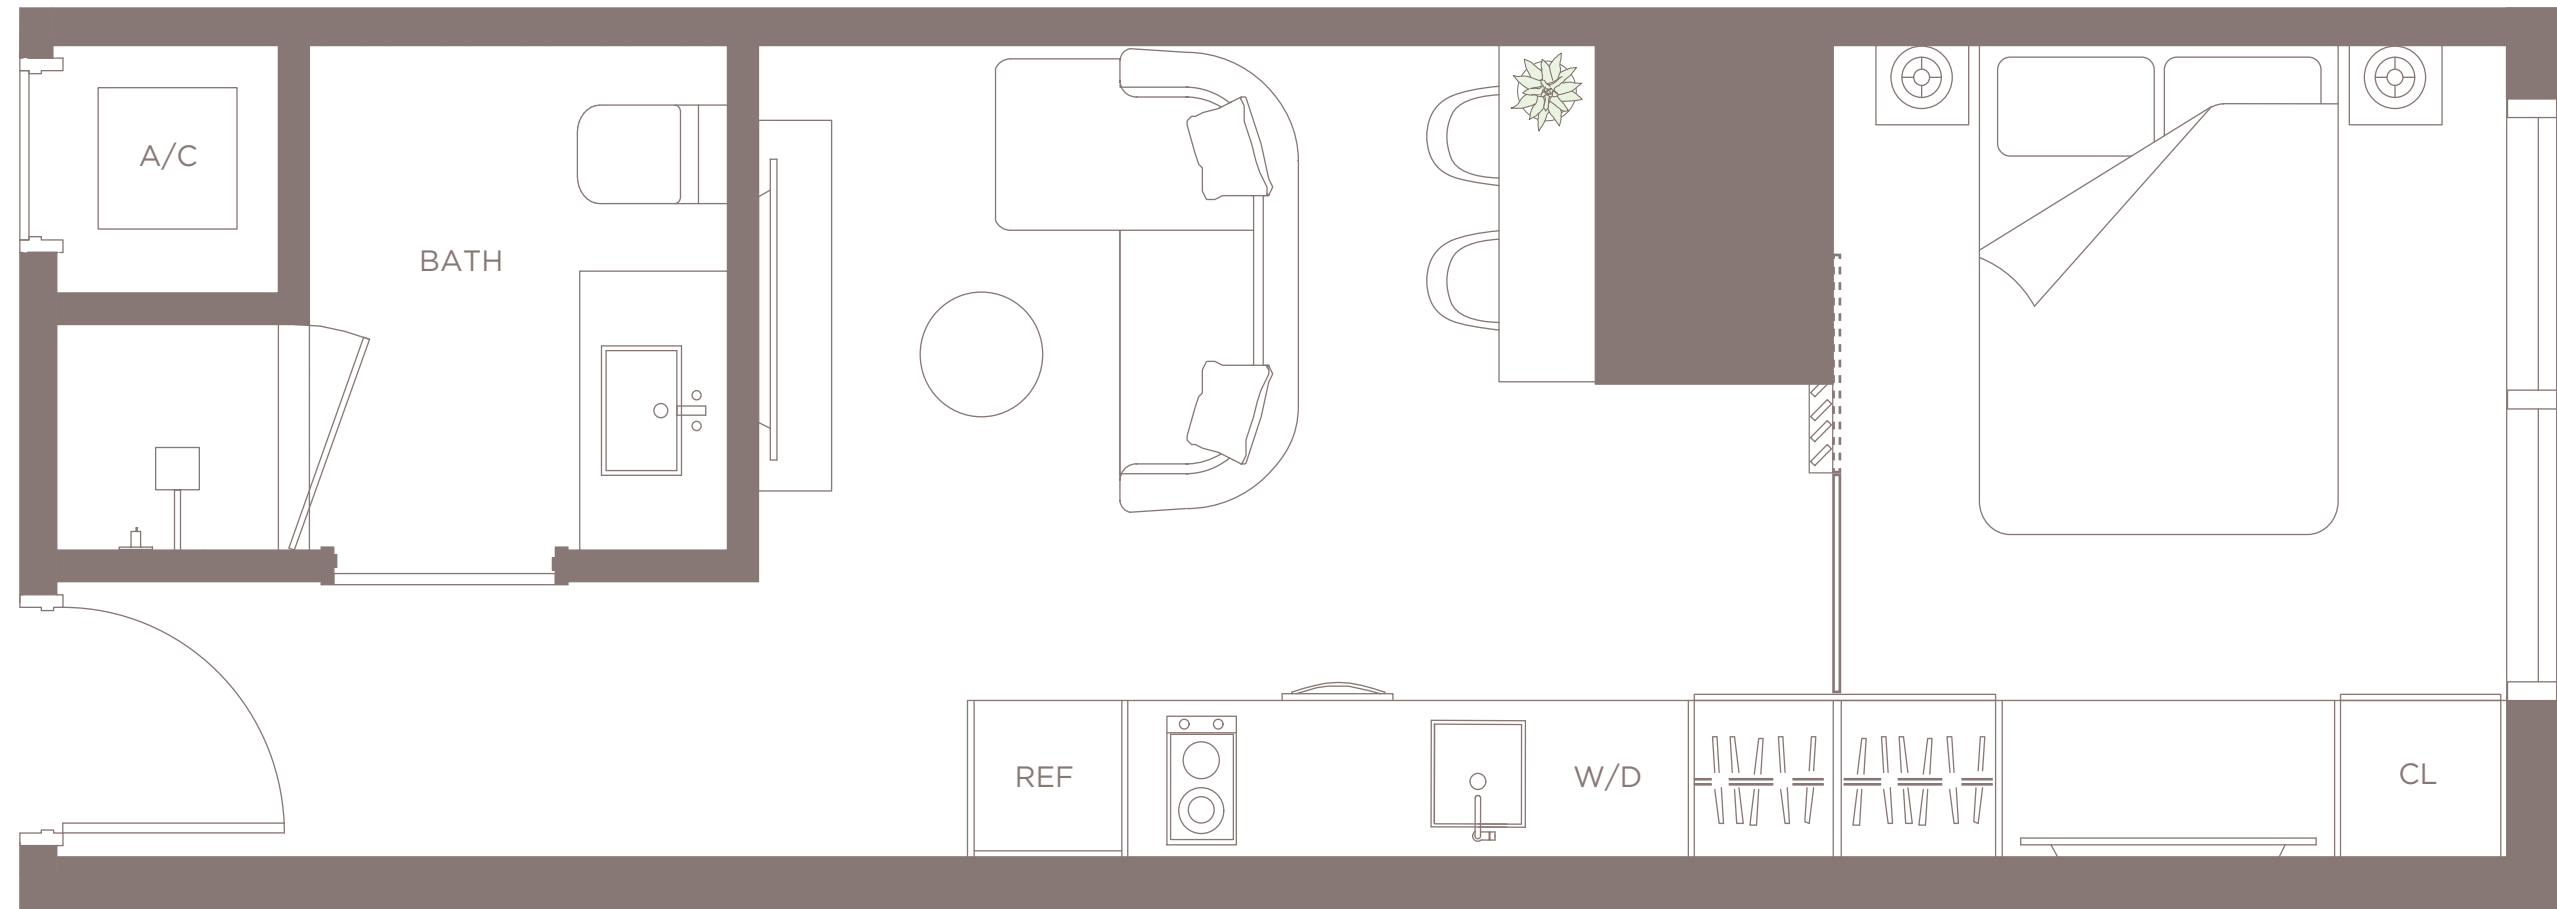

LIVING AREA

395 SQ FT

36.70 M²

N >

^
N

RESIDENCE 15

LEVELS 10-22

STUDIO | 1 BATH