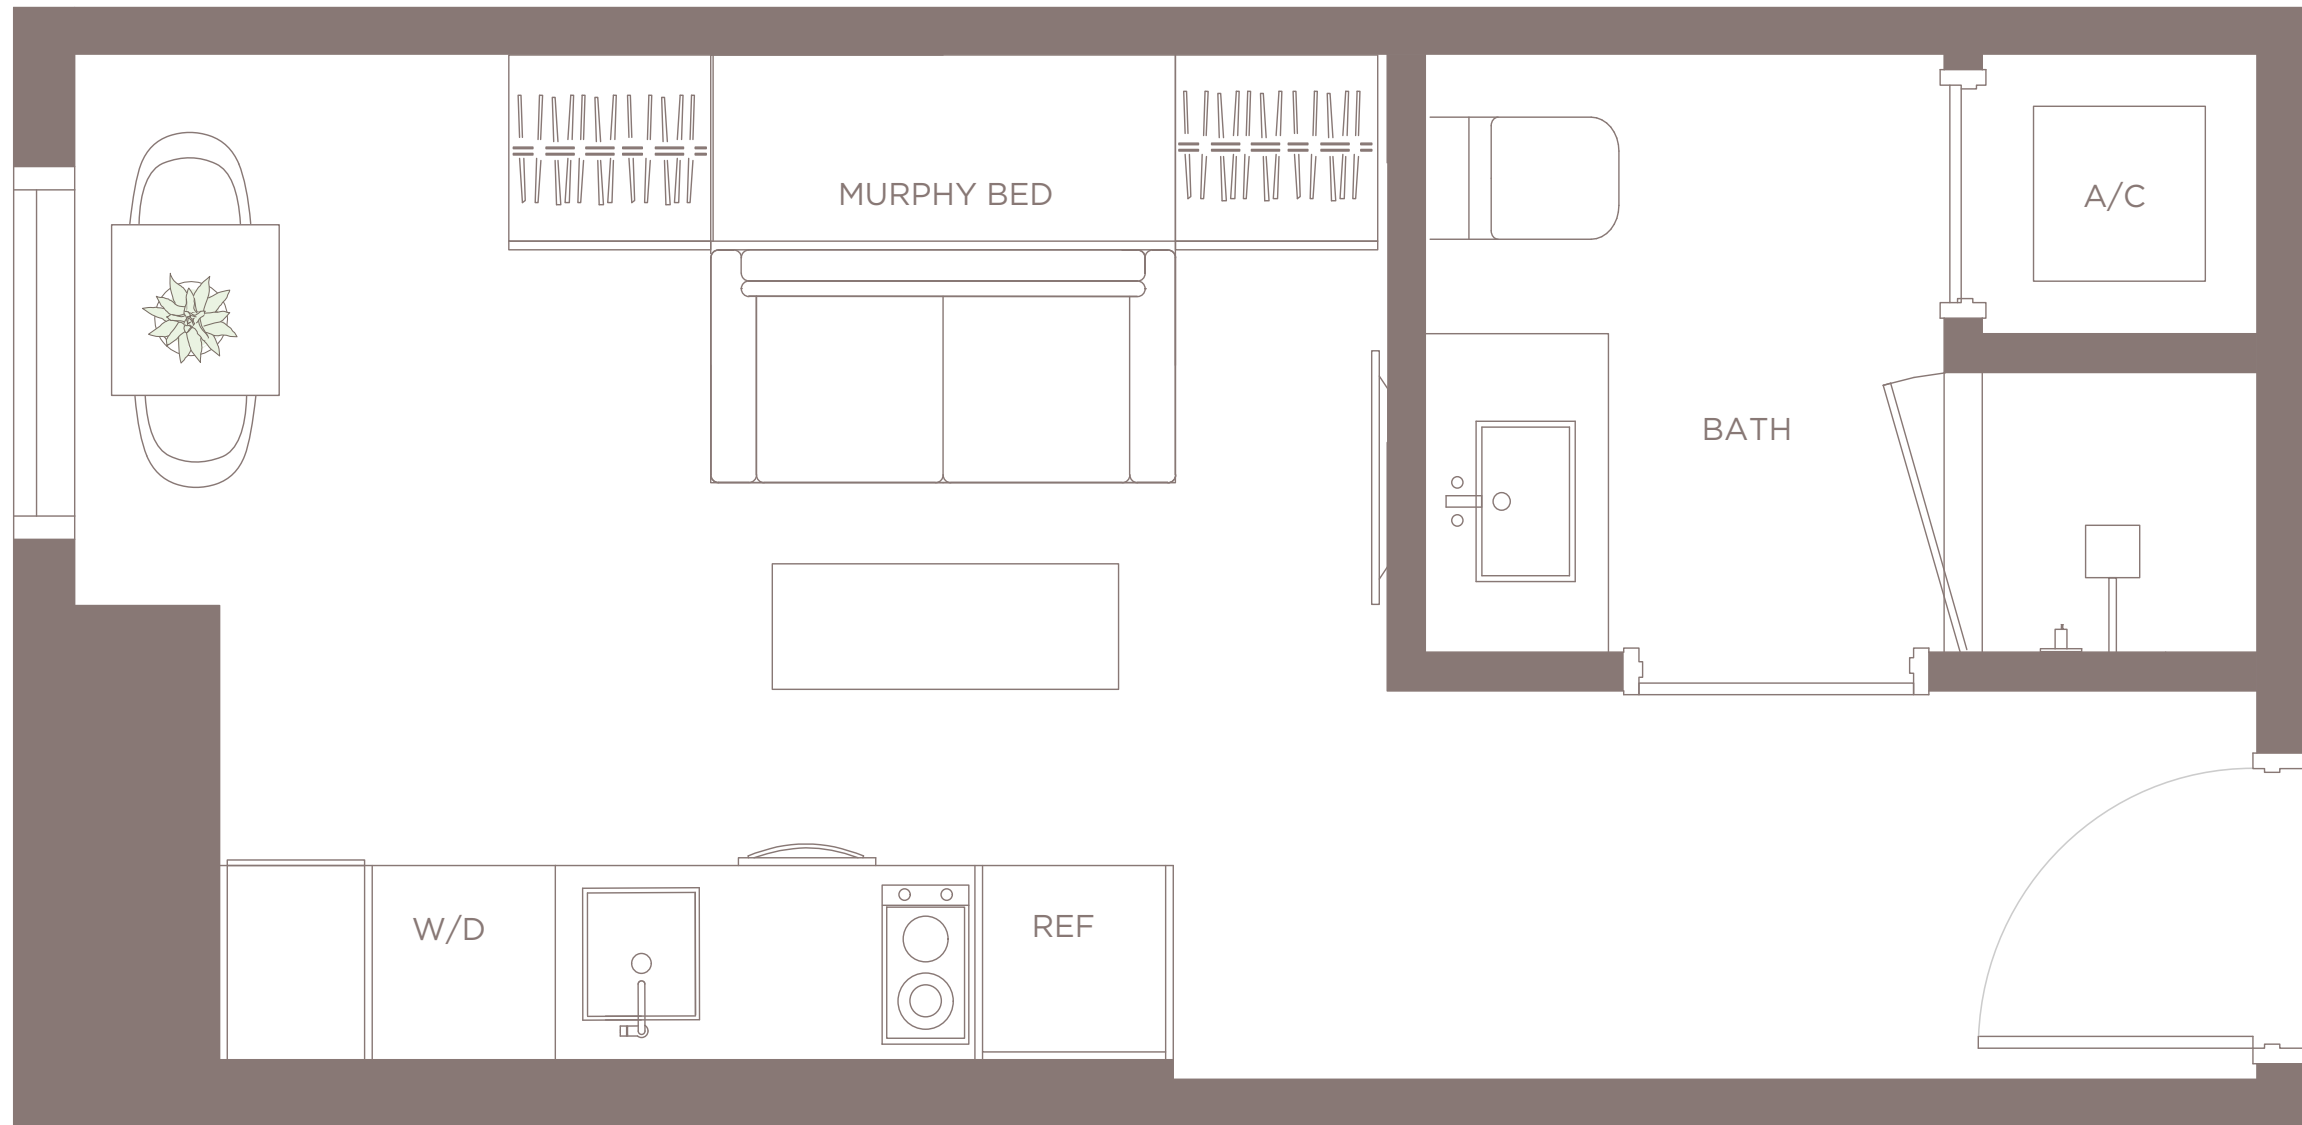

RESIDENCE 04

LEVELS 10-22

STUDIO | 1 BATH

LIVING AREA

287 SQ FT

26.66 M²

N >

RESIDENCE 05