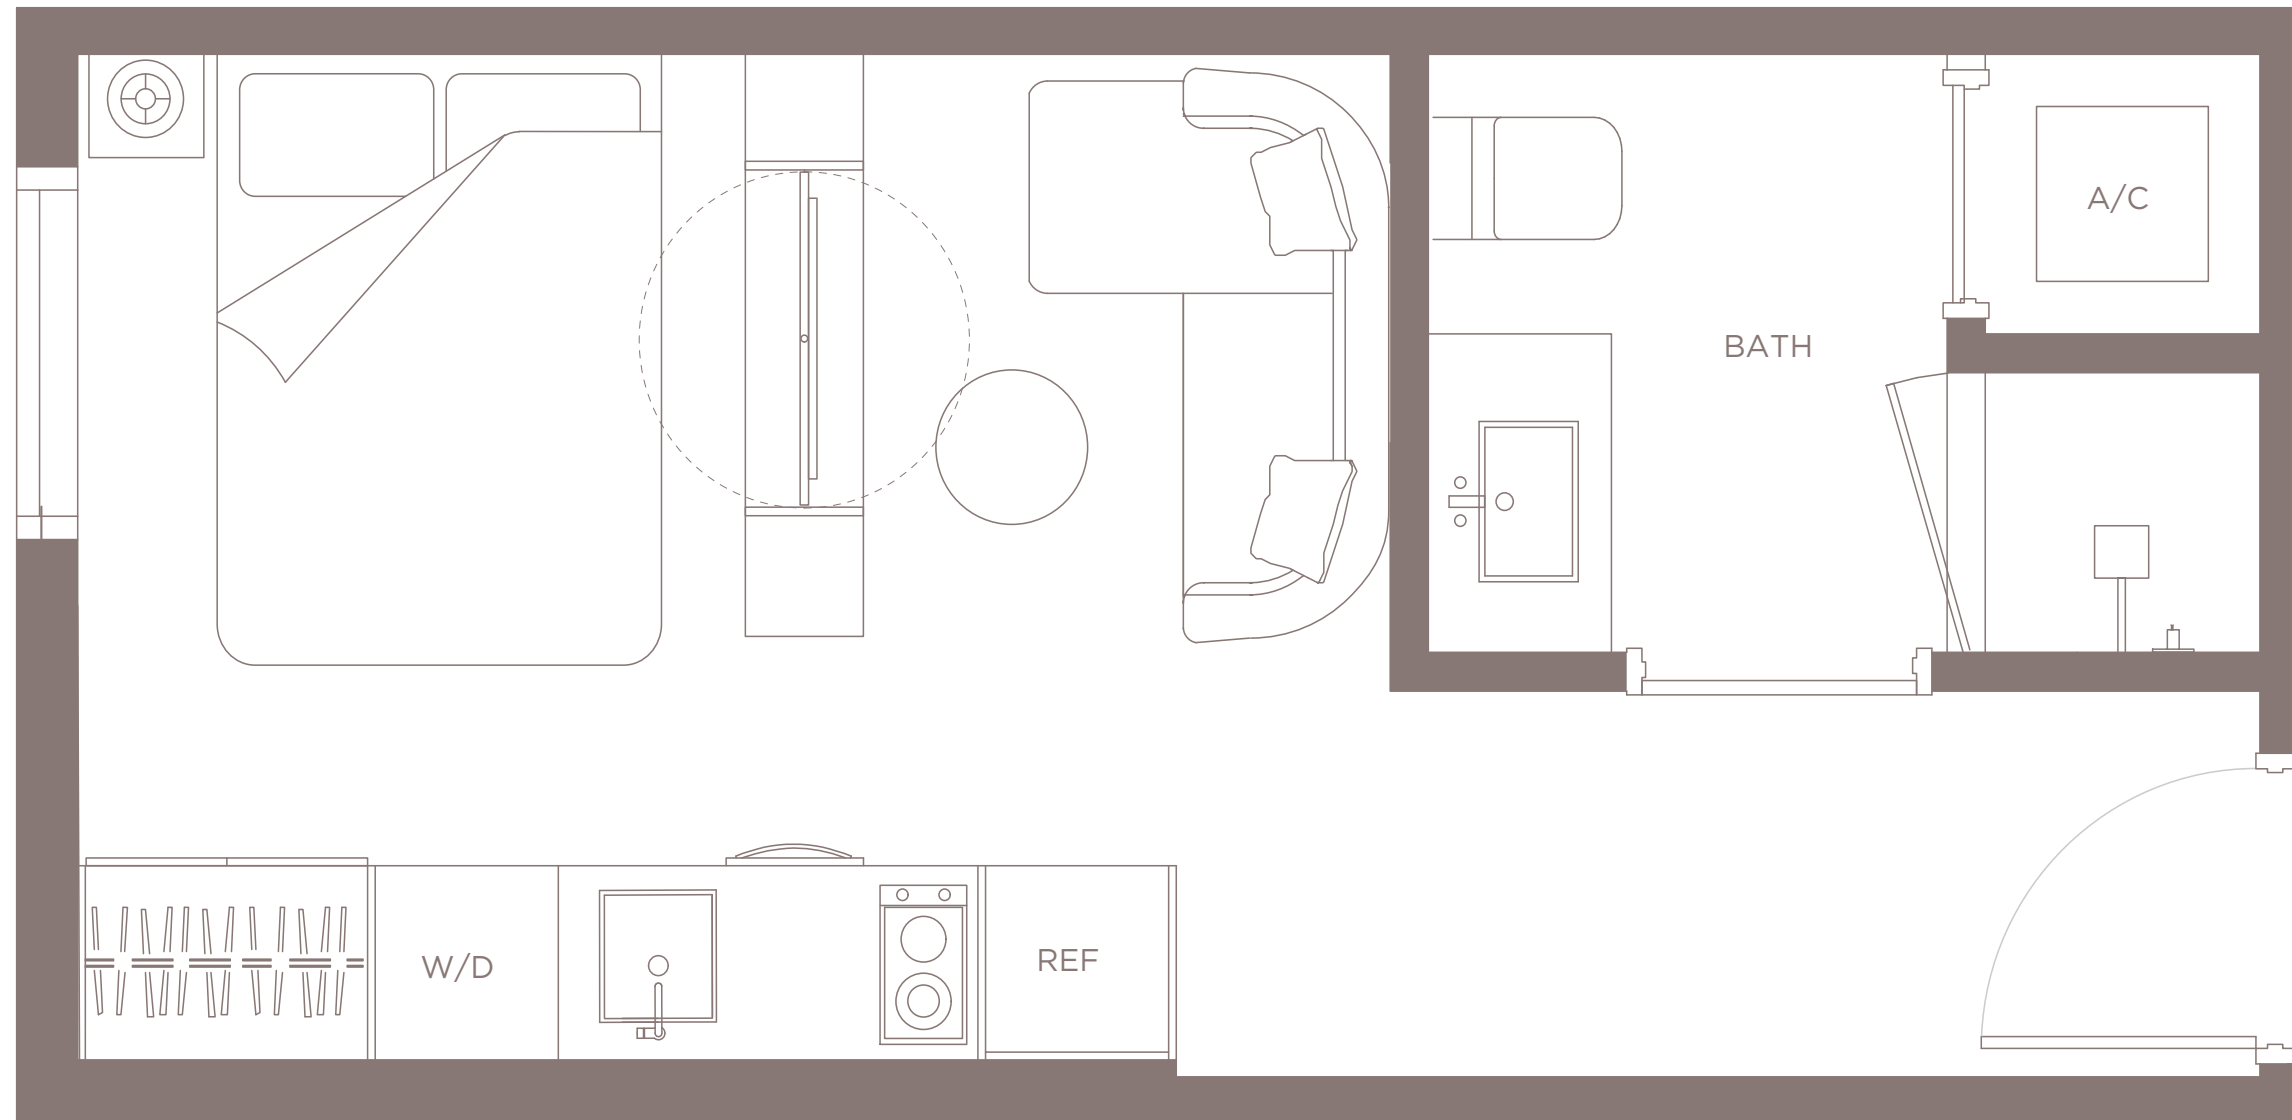

RESIDENCE 04

LEVELS 10-22

STUDIO | 1 BATH

LIVING AREA

287 SQ FT

26.66 M²

N >

RESIDENCE 05