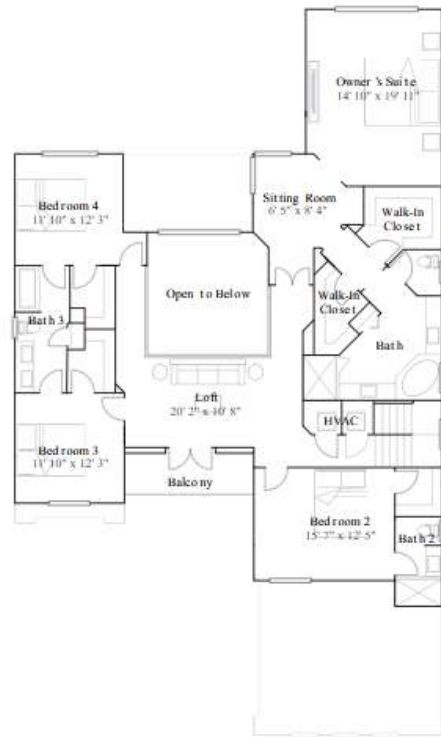

# Victoria

6 bd . 6 ba . 1 half ba . 4 677 ft<sup>2</sup>

**Available options include:** Optional Game Room

1st Floor

2nd Floor

# Silverstone

5 bd . 5 ba . 1 half ba . 4 331 ft<sup>2</sup>

1st Floor

2nd Floor

# RUBY

5 bd . 4 ba . 1 half ba . 4 104 ft<sup>2</sup>

1st Floor

2nd Floor

# Sommerset

5 bd . 4 ba . 3 995 ft<sup>2</sup>

1st Floor

2nd Floor