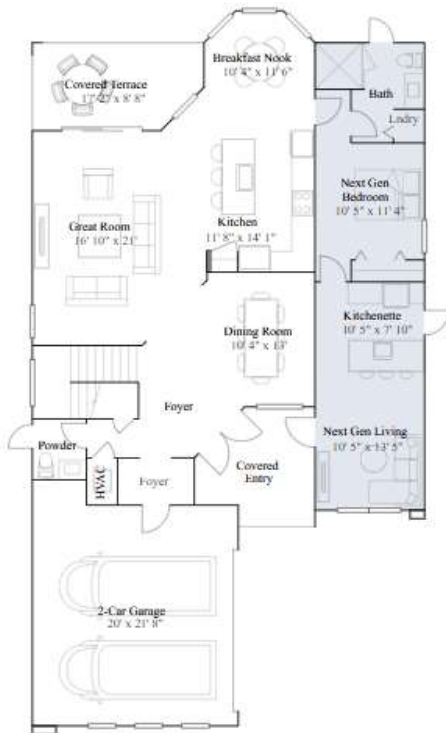

# Victoria

6 bd . 6 ba . 1 half ba . 4 677 ft<sup>2</sup>

**Available options include:** Optional Game Room

1st Floor

2nd Floor

# Sommerset

5 bd . 4 ba . 3 995 ft<sup>2</sup>

1st Floor

2nd Floor

# Piedra

4 bd . 4 ba . 3 533 ft<sup>2</sup>

1st Floor

2nd Floor

# Nile

5 bd . 3 ba . 1 half ba . 3 455 ft<sup>2</sup>

**Available options include:** Optional Retreat, Optional Nursery, Optional Loft, Optional Bedroom 6

1st Floor

2nd Floor