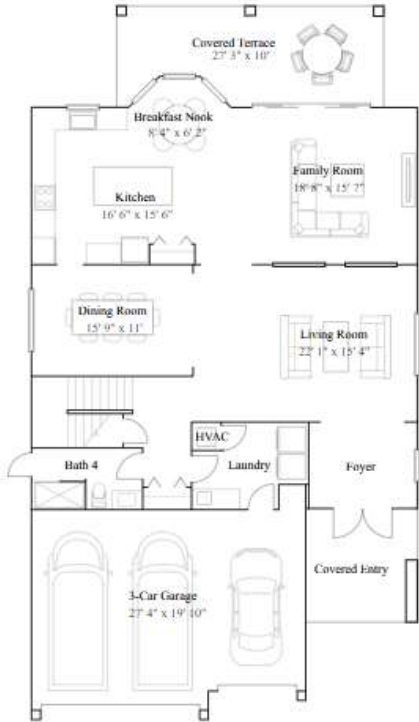

# Victoria

6 bd . 6 ba . 1 half ba . 4 677 ft<sup>2</sup>

**Available options include:** Optional Game Room

1st Floor

2nd Floor

# RUBY

5 bd . 4 ba . 1 half ba . 4 104 ft<sup>2</sup>

1st Floor

2nd Floor

# Sommerset

5 bd . 4 ba . 3 995 ft<sup>2</sup>

1st Floor

2nd Floor

# Piedra

4 bd . 4 ba . 3 533 ft<sup>2</sup>

1st Floor

2nd Floor