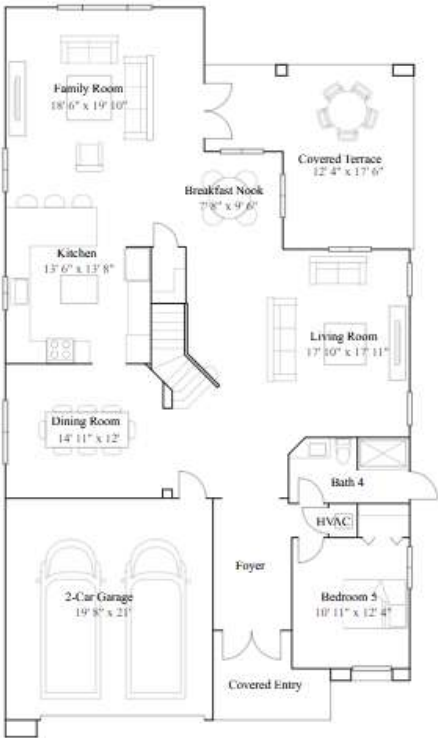

# Victoria

6 bd . 6 ba . 1 half ba . 4 677 ft<sup>2</sup>

**Available options include:** Optional Game Room

1st Floor

2nd Floor

# Silverstone

5 bd . 5 ba . 1 half ba . 4 331 ft<sup>2</sup>

1st Floor

2nd Floor

# RUBY

5 bd . 4 ba . 1 half ba . 4 104 ft<sup>2</sup>

1st Floor

2nd Floor

# Sommerset

5 bd . 4 ba . 3 995 ft<sup>2</sup>

1st Floor

2nd Floor