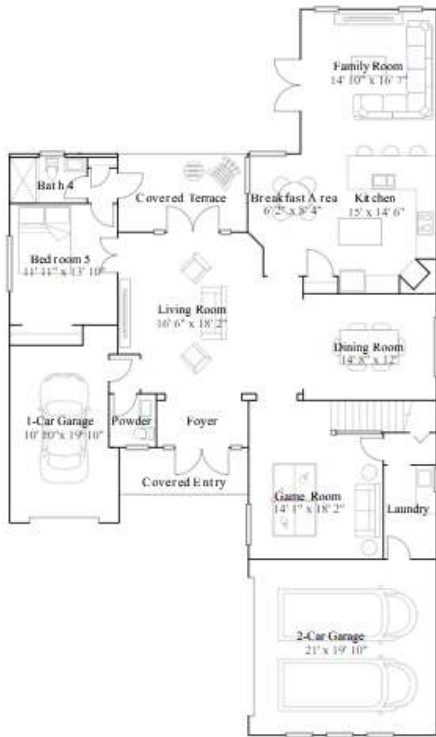

# Victoria

6 bd . 6 ba . 1 half ba . 4 677 ft<sup>2</sup>

**Available options include:** Optional Game Room

1st Floor

2nd Floor

# Silverstone

5 bd . 5 ba . 1 half ba . 4 331 ft<sup>2</sup>

1st Floor

2nd Floor

# RUBY

5 bd . 4 ba . 1 half ba . 4 104 ft<sup>2</sup>

1st Floor

2nd Floor

# Sommerset

5 bd . 4 ba . 3 995 ft<sup>2</sup>

1st Floor

2nd Floor