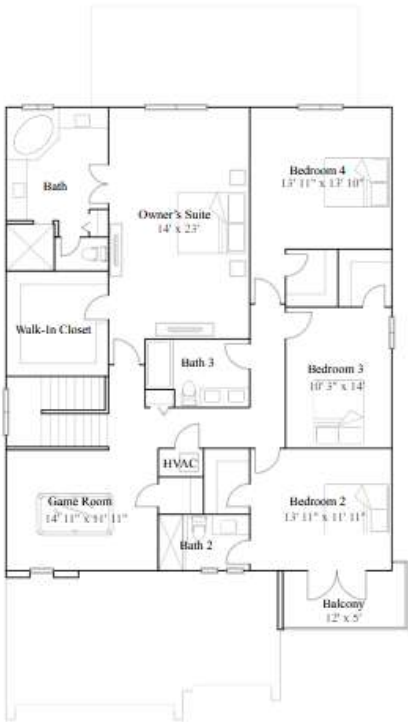

Piedra

4 bd . 4 ba . 3 533 ft²

1st Floor

2nd Floor