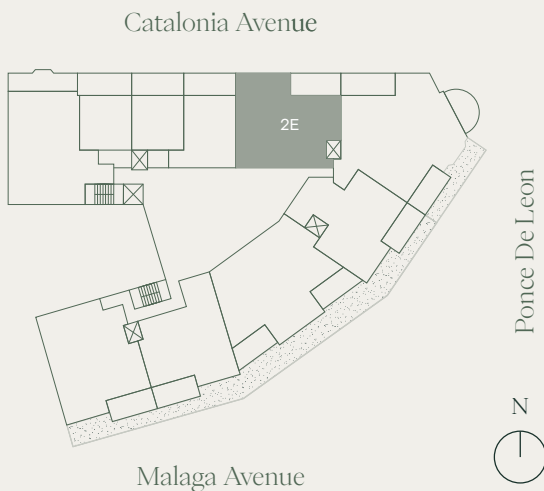

PONCE PARK

CORAL GABLES

RESIDENCE 2E

LEVEL 3-4
303, 405

2 BEDROOMS + STUDY ROOM

3 BATHROOMS

INTERIOR	2,424 SF	225 SQM
EXTERIOR	278 SF	26 SQM
TOTAL	2,702 SF	251 SQM