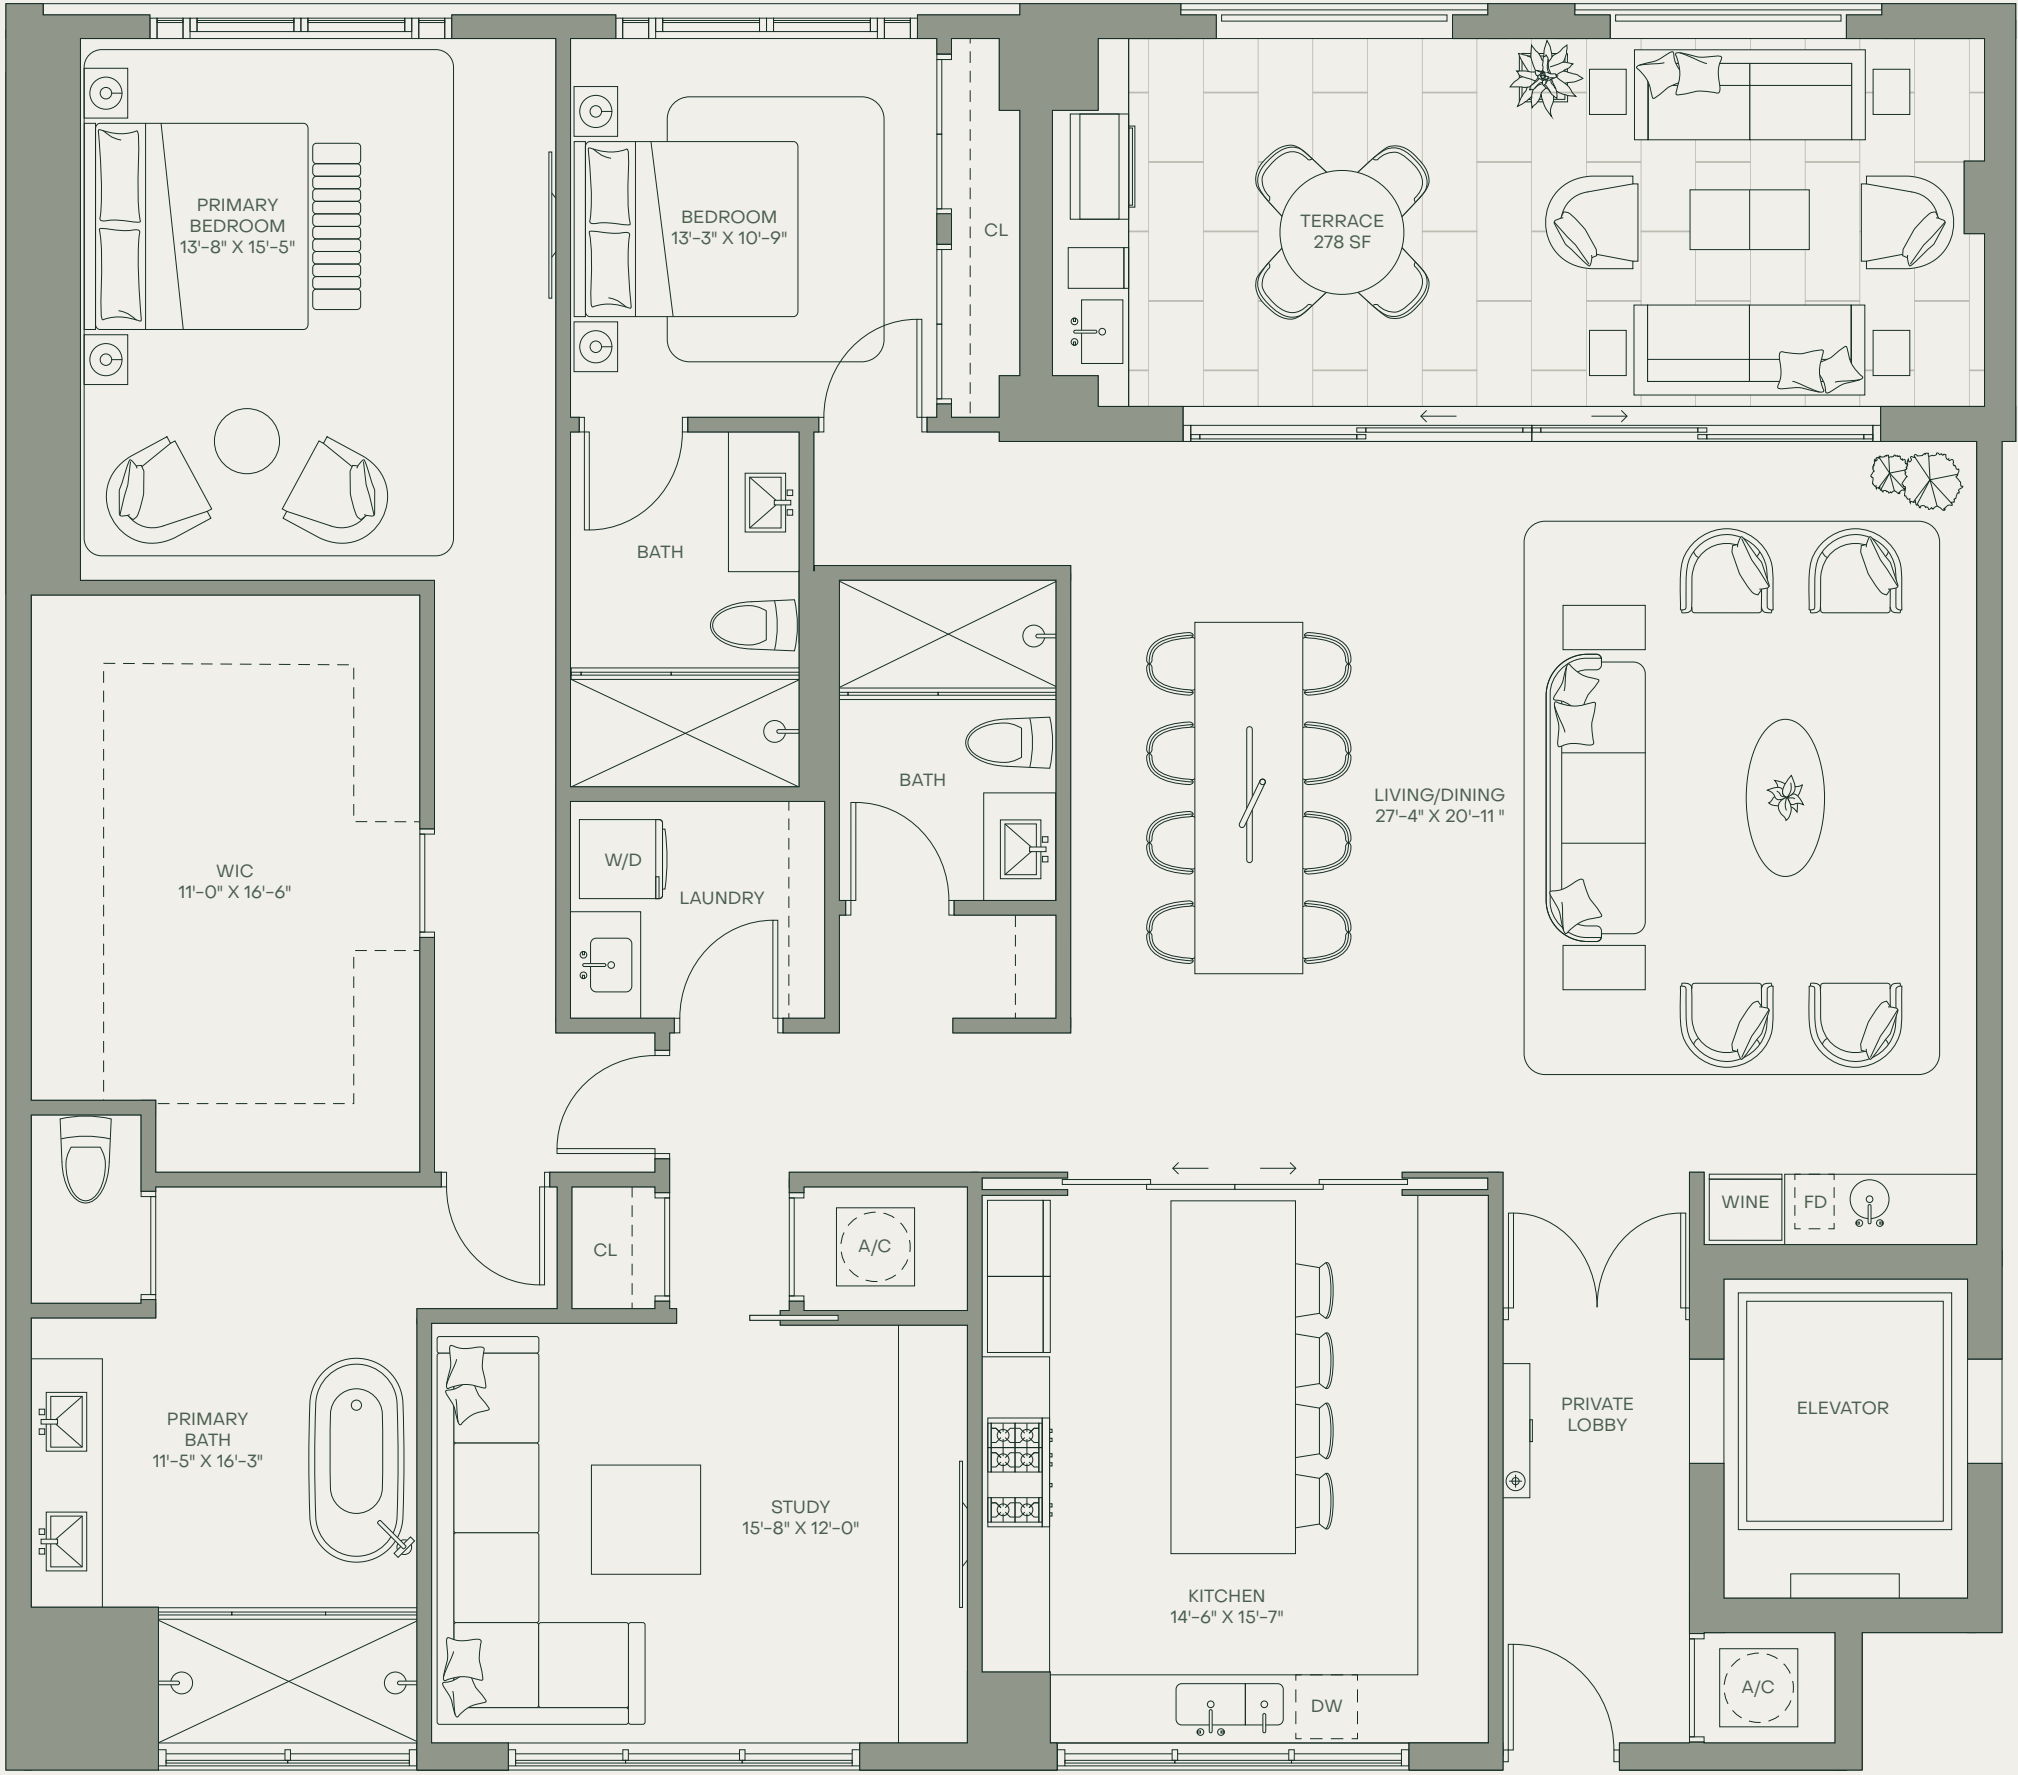

CORAL GABLES

RESIDENCE 2B

LEVEL 5-8

502, 602, 702, 802

2 BEDROOMS + STUDY ROOM

2 BATHROOMS | POWDER ROOM

INTERIOR 1,936 SF 180 SQM

EXTERIOR 278 SF 26 SQM

TOTAL 2,214 SF 206 SQM

PONCE PARK

CORAL GABLES

RESIDENCE 2C

LEVEL 3-8
307, 409, 507, 607, 707, 807

2 BEDROOMS | 2 BATHROOMS

POWDER ROOM

INTERIOR	2,080 SF	193 SQM
EXTERIOR	257 SF	24 SQM
TOTAL	2,337 SF	217 SQM

PONCE PARK

CORAL GABLES

RESIDENCE 2E

LEVEL 3-4
303, 405

2 BEDROOMS + STUDY ROOM

3 BATHROOMS

INTERIOR	2,424 SF	225 SQM
EXTERIOR	278 SF	26 SQM
TOTAL	2,702 SF	251 SQM

PONCE PARK