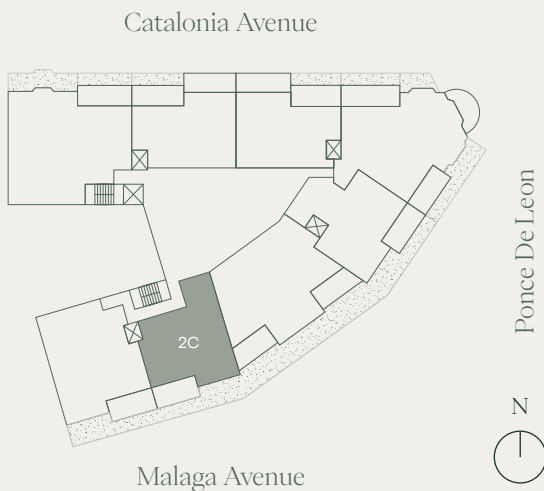

PONCE PARK

CORAL GABLES

RESIDENCE 2C

LEVEL 3-8
307, 409, 507, 607, 707, 807

2 BEDROOMS | 2 BATHROOMS

POWDER ROOM

INTERIOR	2,080 SF	193 SQM
EXTERIOR	257 SF	24 SQM
TOTAL	2,337 SF	217 SQM