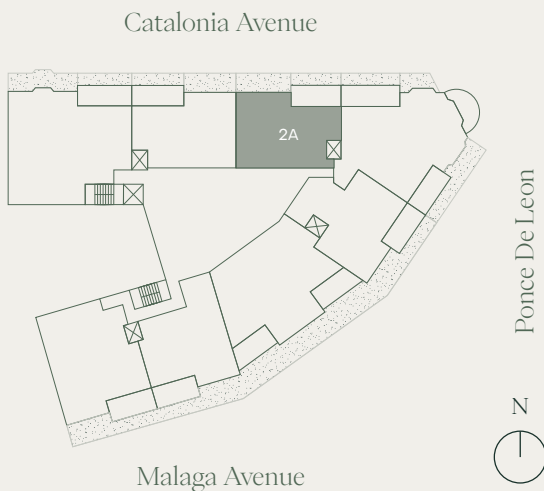

PONCE PARK

CORAL GABLES

RESIDENCE 2A

LEVEL 5-8
503, 603, 703, 803

2 BEDROOMS + STUDY ROOM

3 BATHROOMS

INTERIOR	1,968 SF	183 SQM
EXTERIOR	278 SF	26 SQM
TOTAL	2,246 SF	209 SQM

PONCE PARK