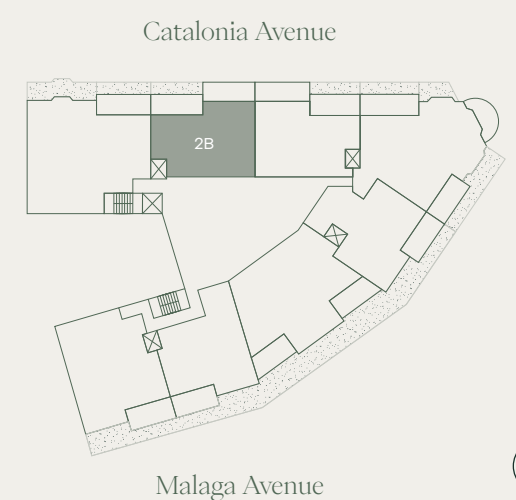

PONCE PARK

CORAL GABLES

RESIDENCE 2B

LEVEL 5-8

502, 602, 702, 802

2 BEDROOMS + STUDY ROOM

2 BATHROOMS | POWDER ROOM

INTERIOR 1,936 SF 180 SQM

EXTERIOR 278 SF 26 SQM

TOTAL 2,214 SF 206 SQM