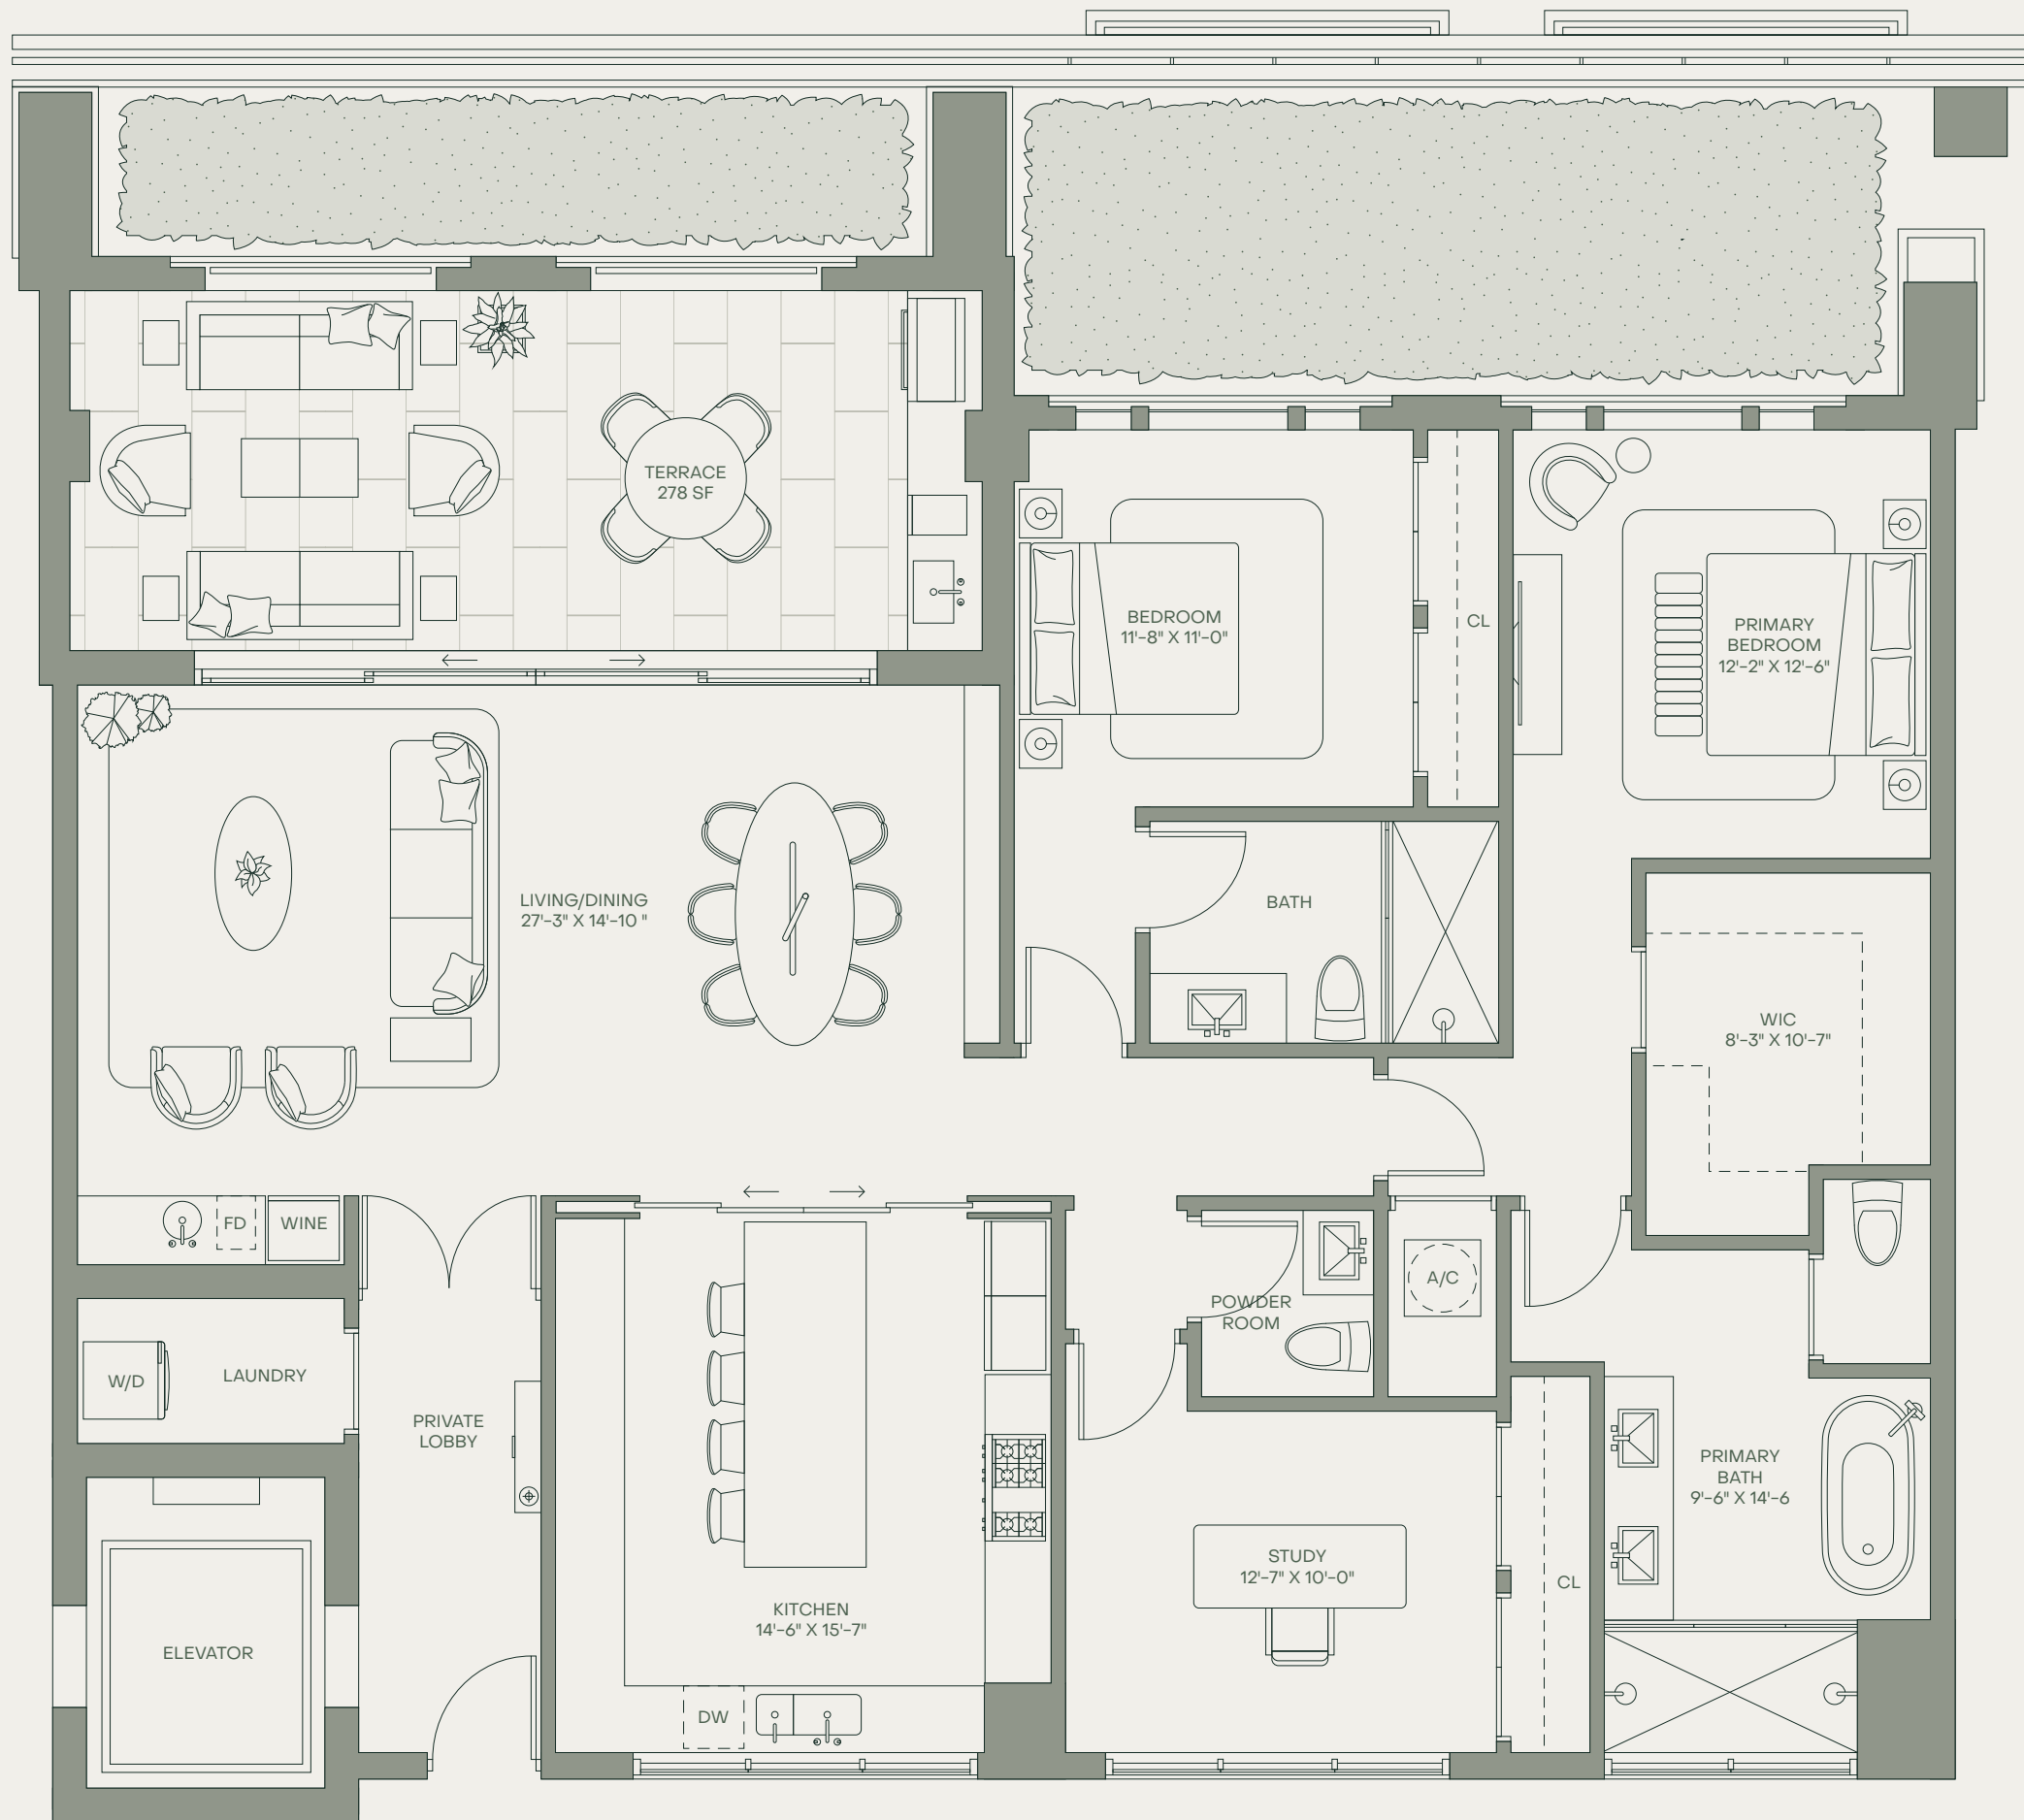

PONCE PARK

CORAL GABLES

RESIDENCE 2A

LEVEL 5-8
503, 603, 703, 803

2 BEDROOMS + STUDY ROOM

3 BATHROOMS

INTERIOR	1,968 SF	183 SQM
EXTERIOR	278 SF	26 SQM
TOTAL	2,246 SF	209 SQM

PONCE PARK

CORAL GABLES

RESIDENCE 2B

LEVEL 5-8

502, 602, 702, 802

2 BEDROOMS + STUDY ROOM

2 BATHROOMS | POWDER ROOM

INTERIOR 1,936 SF 180 SQM

EXTERIOR 278 SF 26 SQM

TOTAL 2,214 SF 206 SQM

PONCE PARK

CORAL GABLES

RESIDENCE 2C

LEVEL 3-8
307, 409, 507, 607, 707, 807

2 BEDROOMS | 2 BATHROOMS

POWDER ROOM

INTERIOR	2,080 SF	193 SQM
EXTERIOR	257 SF	24 SQM
TOTAL	2,337 SF	217 SQM