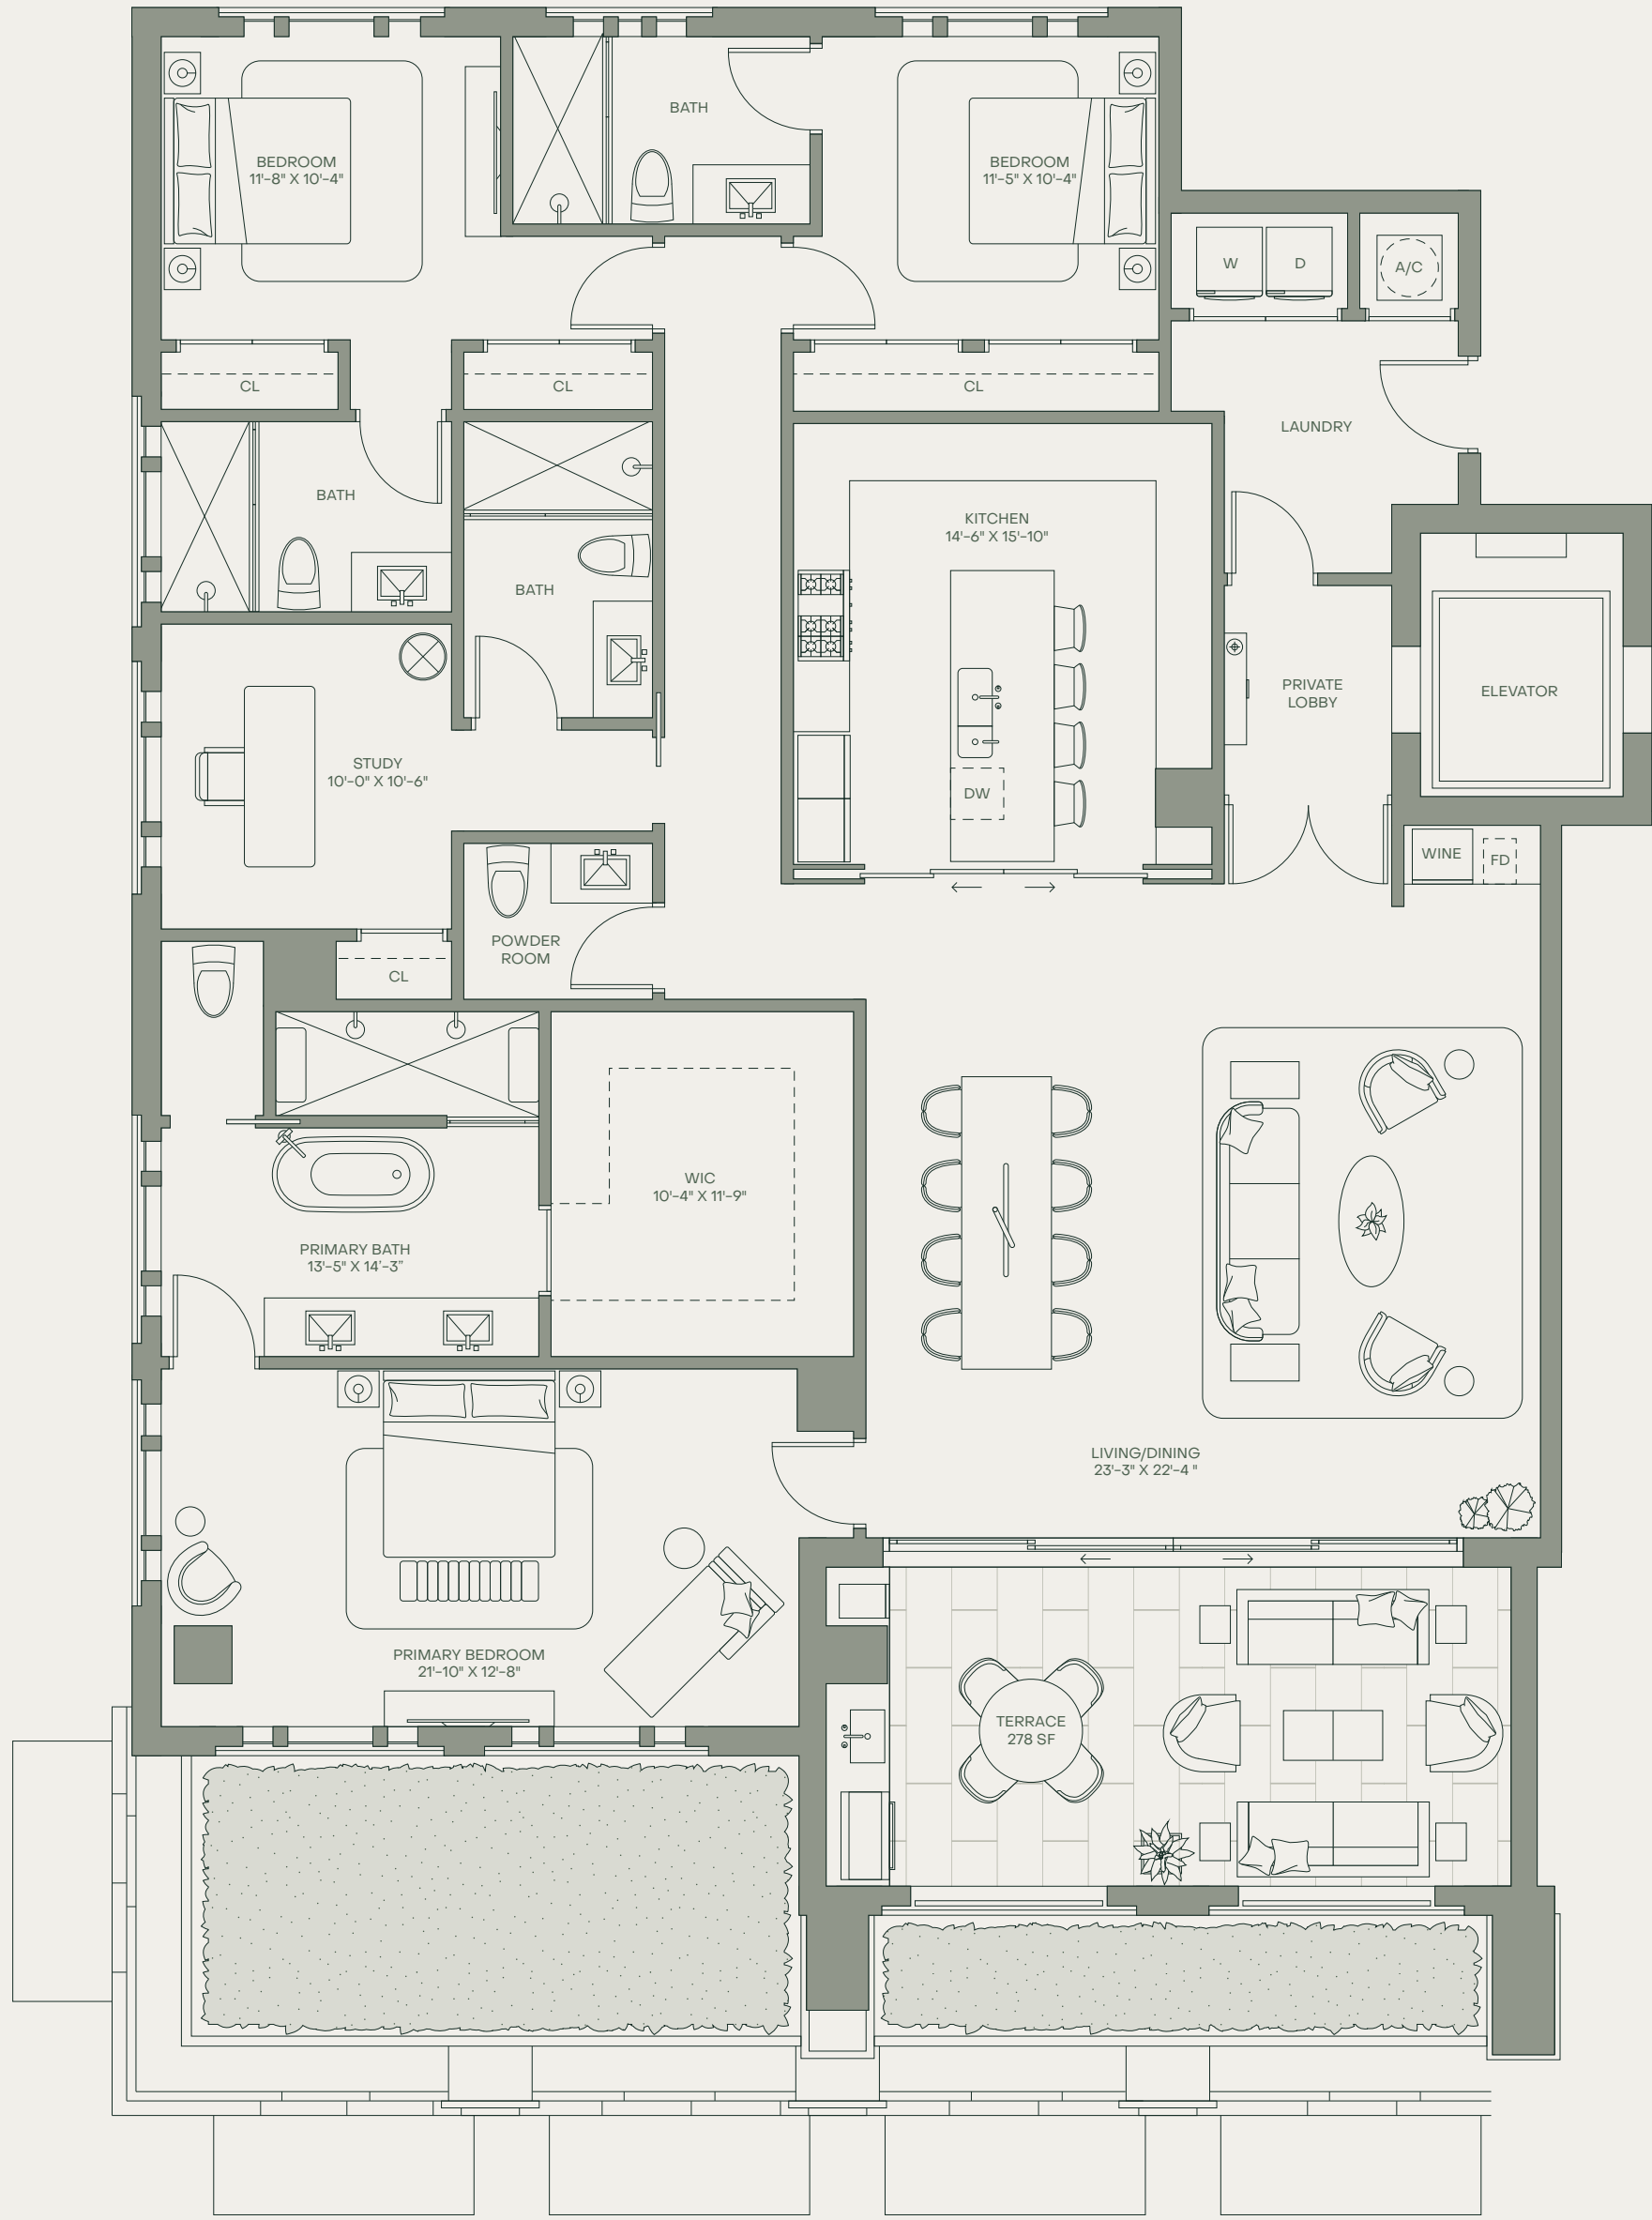

PONCE PARK

CORAL GABLES

RESIDENCE 2E

LEVEL 3-4
303, 405

2 BEDROOMS + STUDY ROOM

3 BATHROOMS

INTERIOR	2,424 SF	225 SQM
EXTERIOR	278 SF	26 SQM
TOTAL	2,702 SF	251 SQM

PONCE PARK

CORAL GABLES

RESIDENCE 3B

LEVEL 3-8
308, 410, 508, 608, 708, 808

3 BEDROOMS + STUDY ROOM
4 BATHROOMS | POWDER ROOM

INTERIOR	2,611 SF	243 SQM
EXTERIOR	278 SF	24 SQM
TOTAL	2,889 SF	267 SQM

PONCE PARK

CORAL GABLES