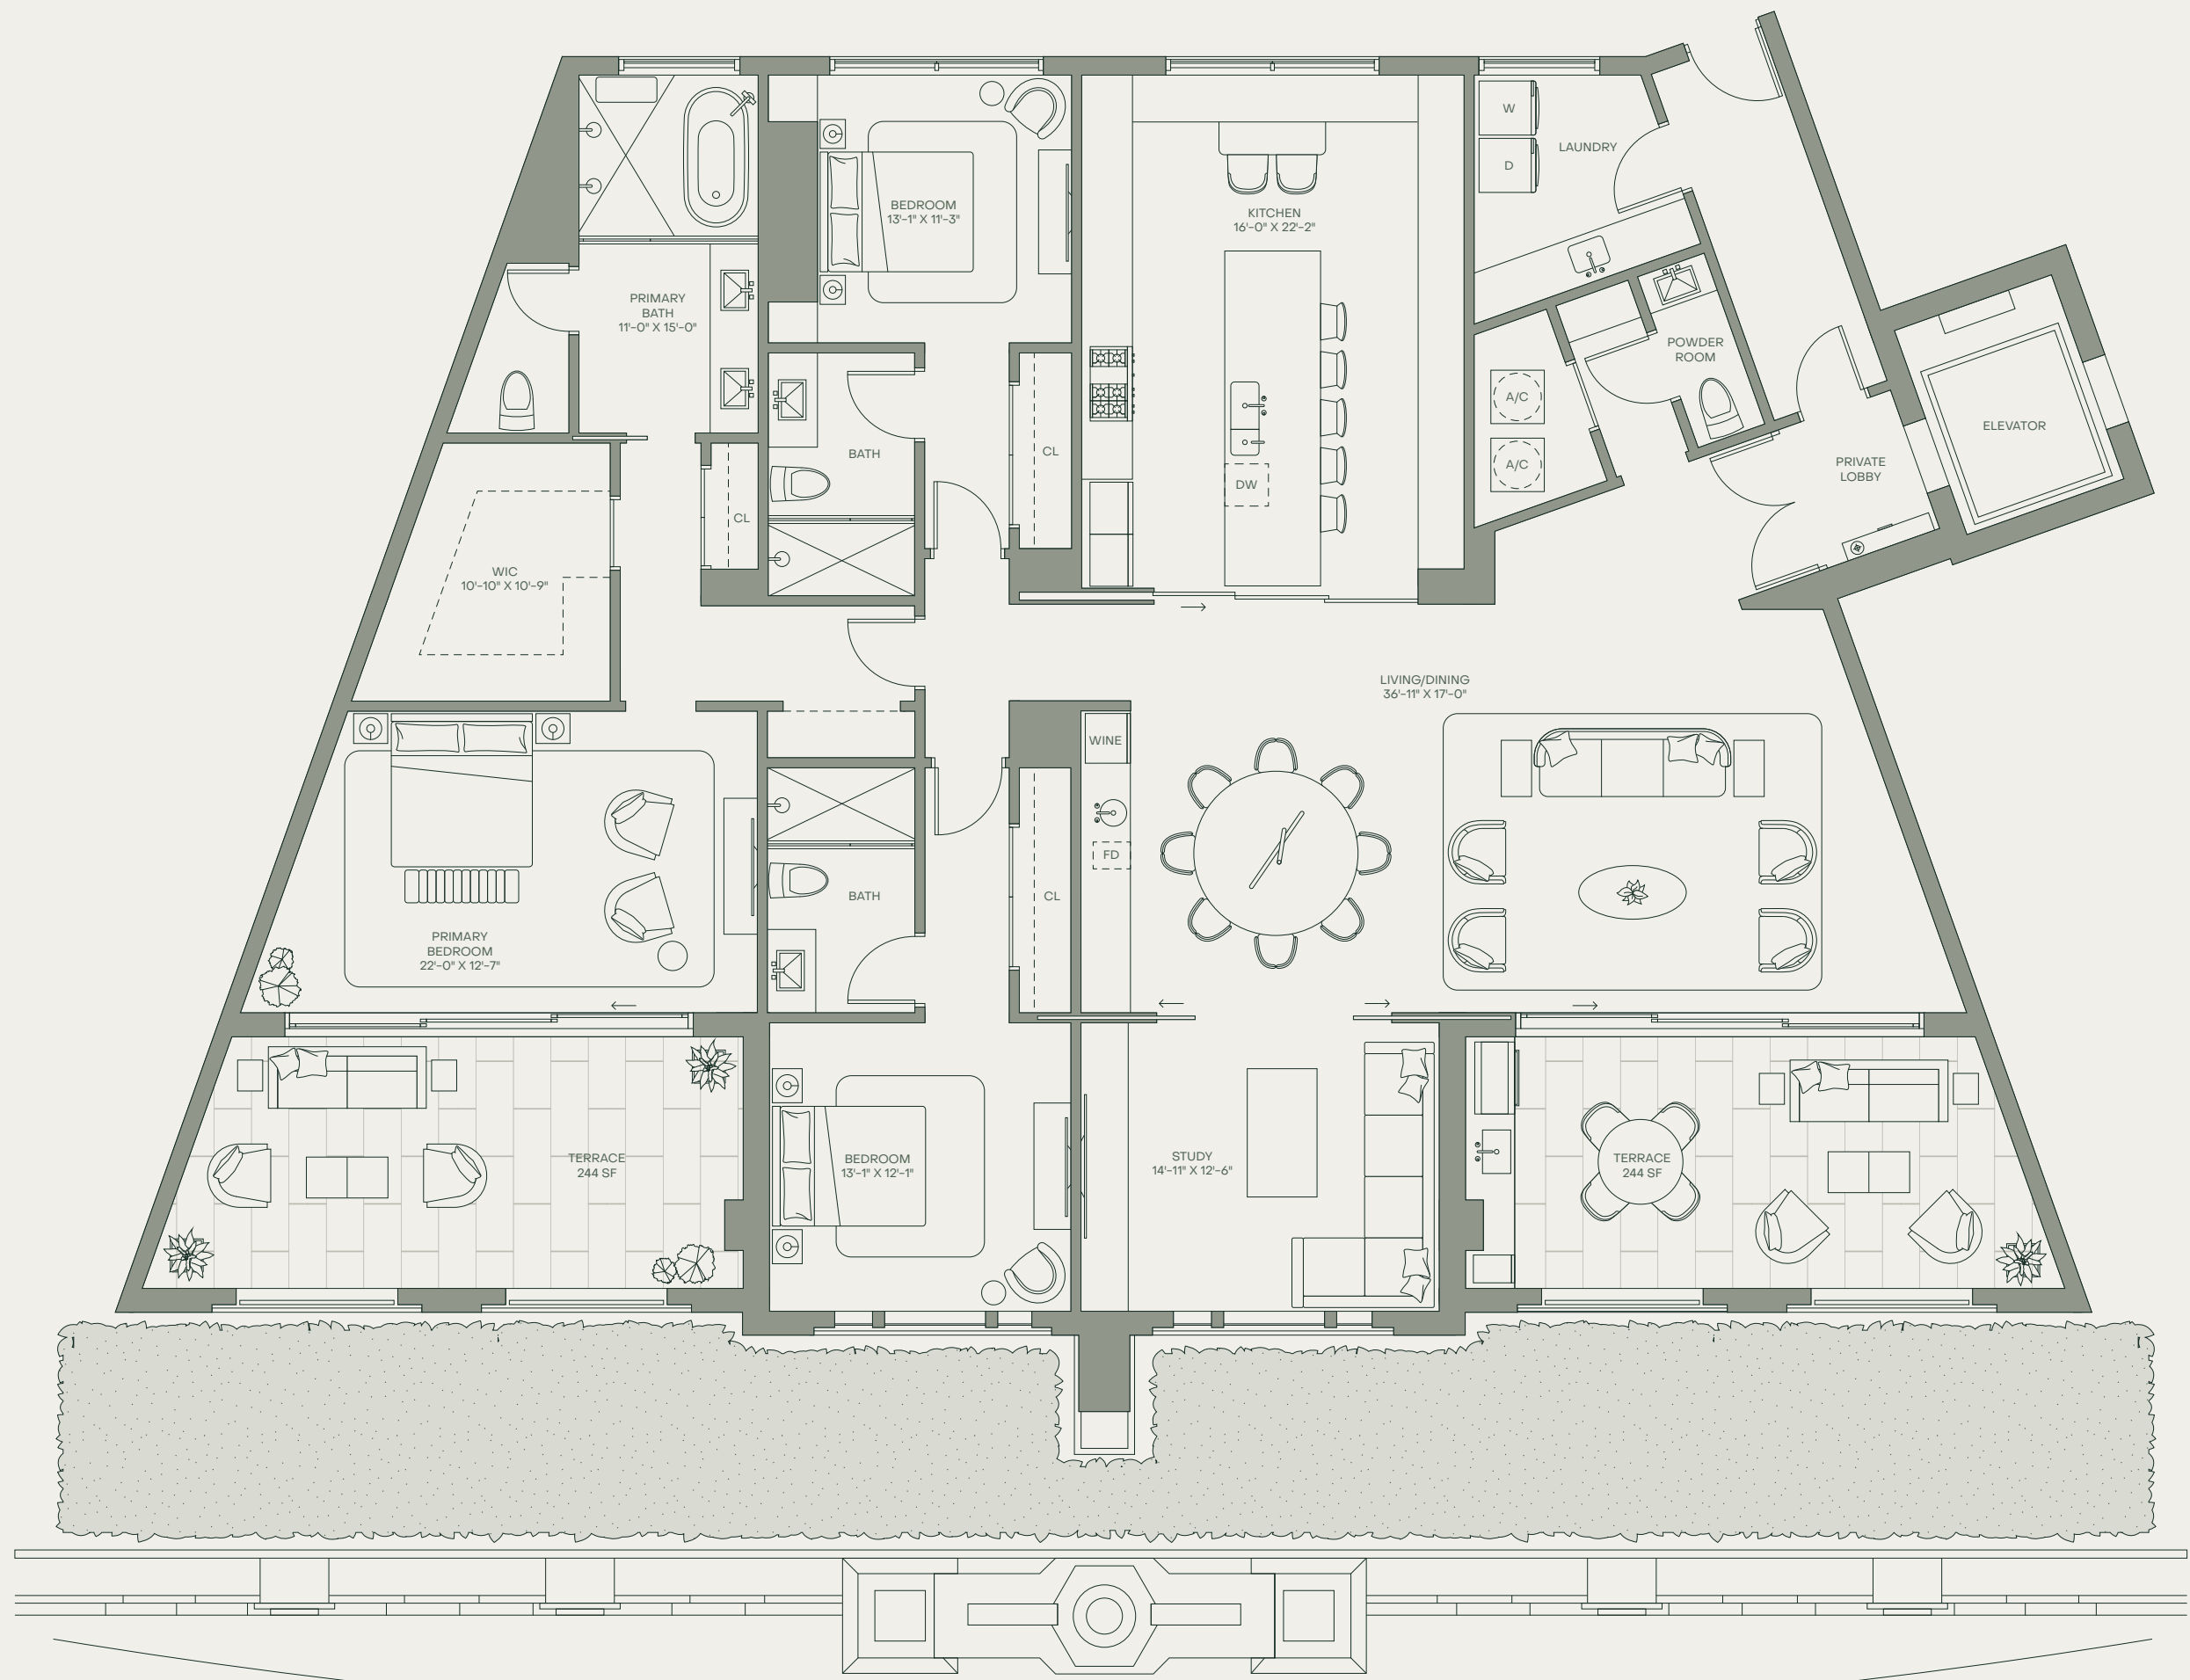

PONCE PARK

CORAL GABLES

Ponce De L.com

RESIDENCE 3D

LEVEL 3-6

306, 408, 506, 606

3 BEDROOMS + STUDY ROOM

3 BATHROOMS | POWDER ROOM

INTERIOR 2,929 SF 272 SQM

EXTERIOR 488 SF 45 SQM

TOTAL 3,417 SF 317 SQM