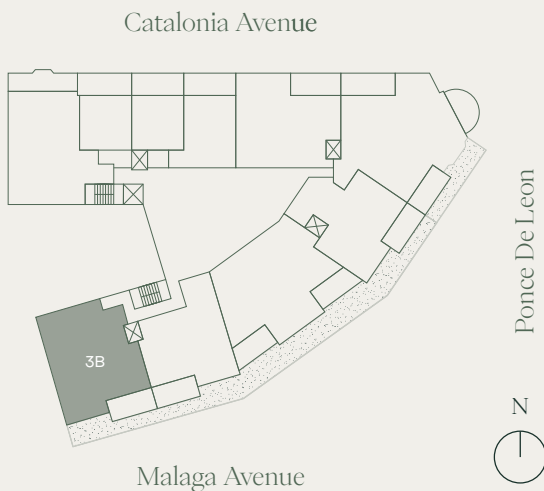

PONCE PARK

CORAL GABLES

RESIDENCE 3B

LEVEL 3-8
308, 410, 508, 608, 708, 808

3 BEDROOMS + STUDY ROOM
4 BATHROOMS | POWDER ROOM

INTERIOR	2,611 SF	243 SQM
EXTERIOR	278 SF	24 SQM
TOTAL	2,889 SF	267 SQM