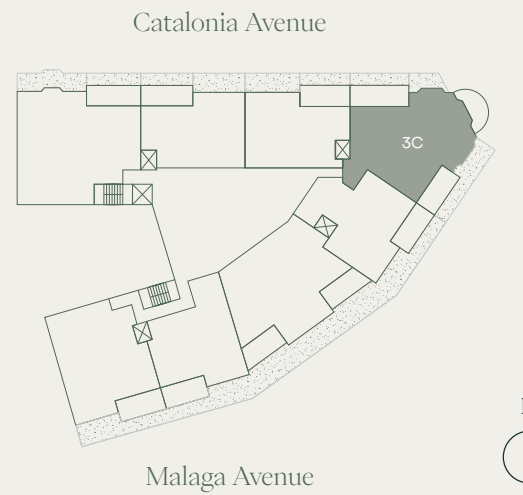

CORAL GABLES

RESIDENCE 3B

LEVEL 3-8
308, 410, 508, 608, 708, 808

3 BEDROOMS + STUDY ROOM
4 BATHROOMS | POWDER ROOM

INTERIOR	2,611 SF	243 SQM
EXTERIOR	278 SF	24 SQM
TOTAL	2,889 SF	267 SQM

PONCE PARK

CORAL GABLES