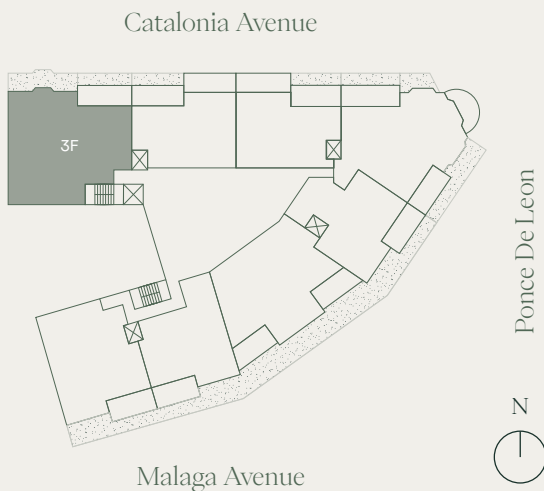

INTERIOR 2,929 SF 272 SQM

EXTERIOR 488 SF 45 SQM

TOTAL 3,417 SF 317 SQM

PONCE PARK

CORAL GABLES

RESIDENCE 3F

LEVEL 5-8
501, 601, 701, 801

3 BEDROOMS + STUDY ROOM + OFFICE