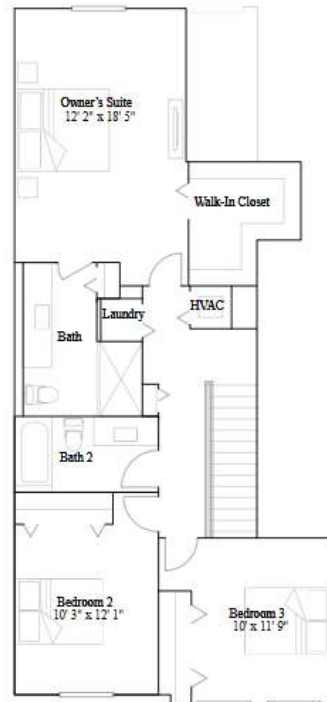

Magenta

3 bd . 2 ba . 1 half ba . 1,414 ft²

1st Floor

2nd Floor

Azure

3 bd . 3 ba . 1,330 ft²

1st Floor

2nd Floor

Terrasse

3 bd . 2 ba . 1 half ba . 1,599 ft²

1st Floor

2nd Floor

Paradis

3 bd . 2 ba . 1 half ba . 1,416 ft²

1st Floor

2nd Floor

Lumiere

3 bd . 2 ba . 1 half ba . 1,367 ft²

1st Floor

2nd Floor

Citadelle

3 bd . 3 ba . 1,333 ft²

1st Floor

2nd Floor

Atrium

3 bd . 2 ba . 1,286 ft²

1st Floor

2nd Floor