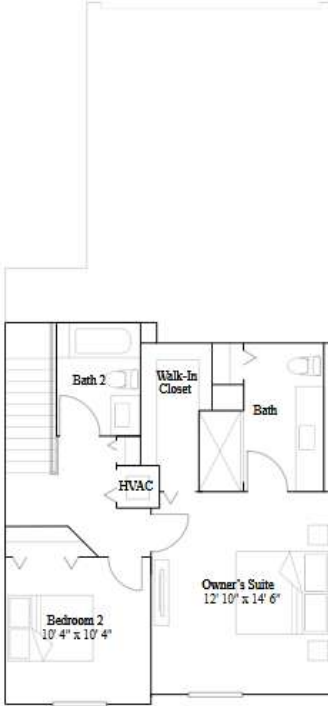

1st Floor

2nd Floor

Onyx

3 bd . 2 ba . 1 half ba . 1,489 ft²

1st Floor

2nd Floor

The Promenade Collection

LENNAR

Terrasse

3 bd . 2 ba . 1 half ba . 1,599 ft²

1st Floor

2nd Floor

Paradis

3 bd . 2 ba . 1 half ba . 1,416 ft²

1st Floor

2nd Floor

Lumiere

3 bd . 2 ba . 1 half ba . 1,367 ft²

1st Floor

2nd Floor

Citadelle

3 bd . 3 ba . 1,333 ft²

1st Floor

2nd Floor

Atrium

3 bd . 2 ba . 1,286 ft²

1st Floor

2nd Floor