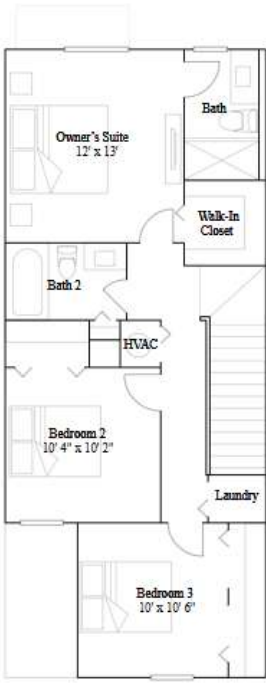

The Promenade Collection

LENNAR

Topaz

3 bd . 2 ba . 1 half ba . 1,668 ft²

1st Floor

2nd Floor

Sunglow

3 bd . 2 ba . 1 half ba . 1,545 ft²

1st Floor

2nd Floor

Onyx

3 bd . 2 ba . 1 half ba . 1,489 ft²

1st Floor

2nd Floor

The Promenade Collection

LENNAR

Magenta

3 bd . 2 ba . 1 half ba . 1,414 ft²

1st Floor

2nd Floor

Azure

3 bd . 3 ba . 1,330 ft²

1st Floor

2nd Floor

Terrasse

3 bd . 2 ba . 1 half ba . 1,599 ft²

1st Floor

2nd Floor

Paradis

3 bd . 2 ba . 1 half ba . 1,416 ft²

1st Floor

2nd Floor