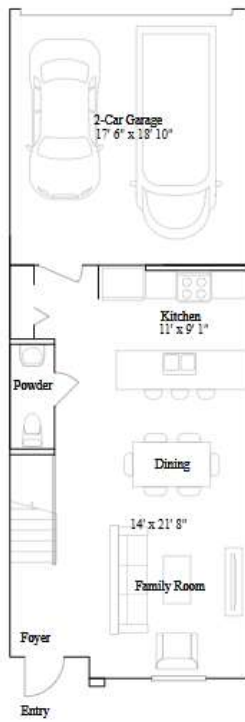

Magenta

3 bd . 2 ba . 1 half ba . 1,414 ft²

1st Floor

2nd Floor

Azure

3 bd . 3 ba . 1,330 ft²

1st Floor

2nd Floor

Terrasse

3 bd . 2 ba . 1 half ba . 1,599 ft²

1st Floor

2nd Floor

Paradis

3 bd . 2 ba . 1 half ba . 1,416 ft²

1st Floor

2nd Floor

Lumiere

3 bd . 2 ba . 1 half ba . 1,367 ft²

1st Floor

2nd Floor

Citadelle

3 bd . 3 ba . 1,333 ft²

1st Floor

2nd Floor

Atrium

3 bd . 2 ba . 1,286 ft²

1st Floor

2nd Floor