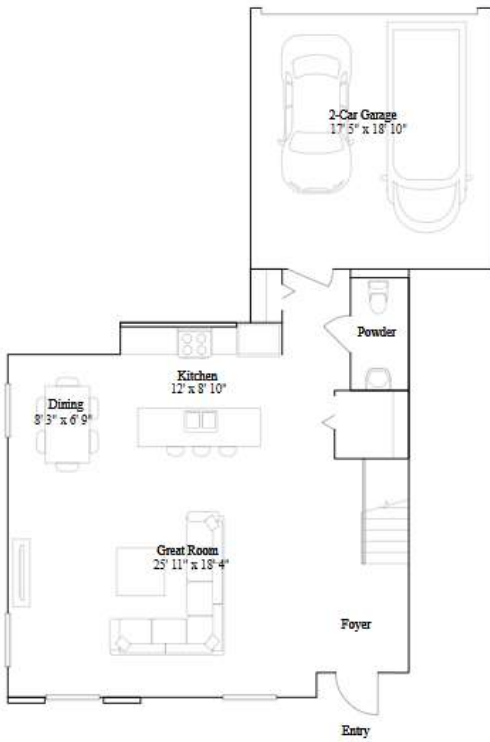

1st Floor

2nd Floor

Onyx

3 bd . 2 ba . 1 half ba . 1,489 ft²

1st Floor

2nd Floor

The Promenade Collection

LENNAR

Magenta

3 bd . 2 ba . 1 half ba . 1,414 ft²

1st Floor

2nd Floor

Azure

3 bd . 3 ba . 1,330 ft²

1st Floor

2nd Floor

Terrasse

3 bd . 2 ba . 1 half ba . 1,599 ft²

1st Floor

2nd Floor

Paradis

3 bd . 2 ba . 1 half ba . 1,416 ft²

1st Floor

2nd Floor

Lumiere

3 bd . 2 ba . 1 half ba . 1,367 ft²

1st Floor

2nd Floor

Citadelle

3 bd . 3 ba . 1,333 ft²

1st Floor

2nd Floor