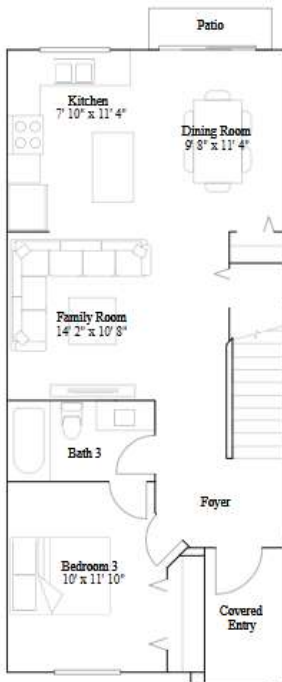

1st Floor

2nd Floor

Onyx

3 bd . 2 ba . 1 half ba . 1,489 ft²

1st Floor

2nd Floor

The Promenade Collection

LENNAR

Magenta

3 bd . 2 ba . 1 half ba . 1,414 ft²

1st Floor

2nd Floor

Azure

3 bd . 3 ba . 1,330 ft²

1st Floor

2nd Floor

Terrasse

3 bd . 2 ba . 1 half ba . 1,599 ft²

1st Floor

2nd Floor

Paradis

3 bd . 2 ba . 1 half ba . 1,416 ft²

1st Floor

2nd Floor

Lumiere

3 bd . 2 ba . 1 half ba . 1,367 ft²

1st Floor

2nd Floor

Citadelle

3 bd . 3 ba . 1,333 ft²

1st Floor

2nd Floor