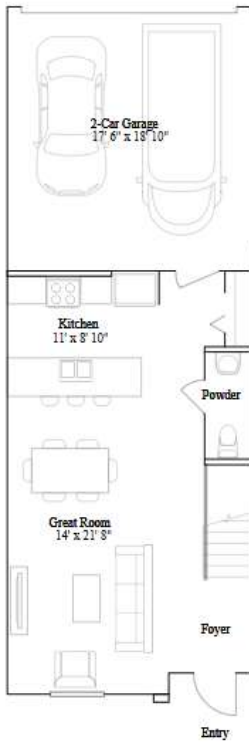

Magenta

3 bd . 2 ba . 1 half ba . 1,414 ft²

1st Floor

2nd Floor

Azure

3 bd . 3 ba . 1,330 ft²

1st Floor

2nd Floor

Terrasse

3 bd . 2 ba . 1 half ba . 1,599 ft²

1st Floor

2nd Floor

Paradis

3 bd . 2 ba . 1 half ba . 1,416 ft²

1st Floor

2nd Floor

Lumiere

3 bd . 2 ba . 1 half ba . 1,367 ft²

1st Floor

2nd Floor

Citadelle

3 bd . 3 ba . 1,333 ft²

1st Floor

2nd Floor

Atrium

3 bd . 2 ba . 1,286 ft²

1st Floor

2nd Floor