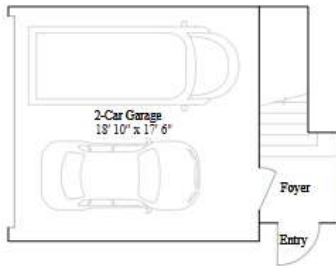

Terrasse

3 bd . 2 ba . 1 half ba . 1,599 ft²

1st Floor

2nd Floor

Paradis

3 bd . 2 ba . 1 half ba . 1,416 ft²

1st Floor

2nd Floor

Lumiere

3 bd . 2 ba . 1 half ba . 1,367 ft²

1st Floor

2nd Floor

Citadelle

3 bd . 3 ba . 1,333 ft²

1st Floor

2nd Floor

Atrium

3 bd . 2 ba . 1,286 ft²

1st Floor

2nd Floor