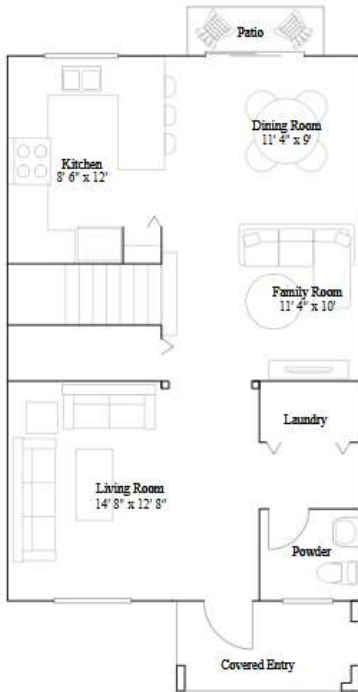

The Promenade Collection

LENNAR

Topaz

3 bd . 2 ba . 1 half ba . 1,668 ft²

1st Floor

2nd Floor

Sunglow

3 bd . 2 ba . 1 half ba . 1,545 ft²

1st Floor

2nd Floor

Onyx

3 bd . 2 ba . 1 half ba . 1,489 ft²

1st Floor

2nd Floor

The Promenade Collection

LENNAR

Magenta

3 bd . 2 ba . 1 half ba . 1,414 ft²

1st Floor

2nd Floor

Azure

3 bd . 3 ba . 1,330 ft²

1st Floor

2nd Floor

Terrasse

3 bd . 2 ba . 1 half ba . 1,599 ft²

1st Floor

2nd Floor

Paradis

3 bd . 2 ba . 1 half ba . 1,416 ft²

1st Floor

2nd Floor