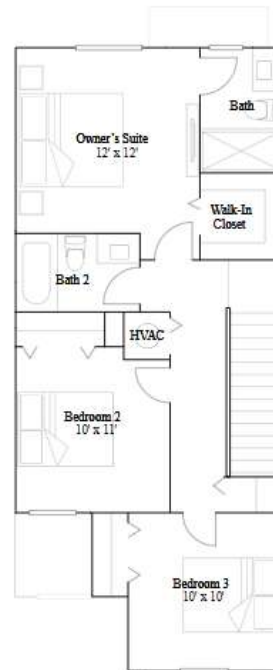

The Promenade Collection

LENNAR

Topaz

3 bd . 2 ba . 1 half ba . 1,668 ft²

1st Floor

2nd Floor

Sunglow

3 bd . 2 ba . 1 half ba . 1,545 ft²

1st Floor

2nd Floor

Onyx

3 bd . 2 ba . 1 half ba . 1,489 ft²

1st Floor

2nd Floor

The Promenade Collection

LENNAR

Magenta

3 bd . 2 ba . 1 half ba . 1,414 ft²

1st Floor

2nd Floor

Azure

3 bd . 3 ba . 1,330 ft²

1st Floor

2nd Floor

Terrasse

3 bd . 2 ba . 1 half ba . 1,599 ft²

1st Floor

2nd Floor

Paradis

3 bd . 2 ba . 1 half ba . 1,416 ft²

1st Floor

2nd Floor