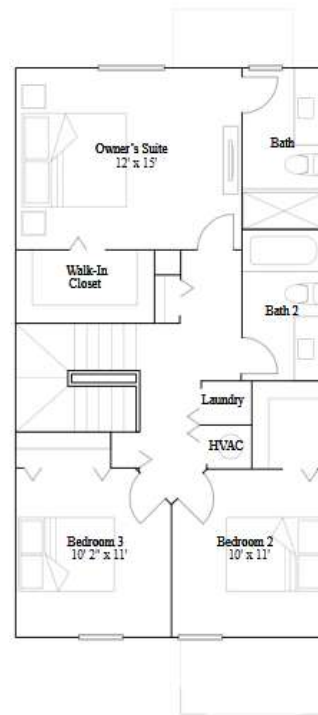

The Promenade Collection

LENNAR

Topaz

3 bd . 2 ba . 1 half ba . 1,668 ft²

1st Floor

2nd Floor

Sunglow

3 bd . 2 ba . 1 half ba . 1,545 ft²

1st Floor

2nd Floor

Onyx

3 bd . 2 ba . 1 half ba . 1,489 ft²

1st Floor

2nd Floor

The Promenade Collection

LENNAR

Magenta

3 bd . 2 ba . 1 half ba . 1,414 ft²

1st Floor

2nd Floor

Azure

3 bd . 3 ba . 1,330 ft²

1st Floor

2nd Floor

Terrasse

3 bd . 2 ba . 1 half ba . 1,599 ft²

1st Floor

2nd Floor

Paradis

3 bd . 2 ba . 1 half ba . 1,416 ft²

1st Floor

2nd Floor