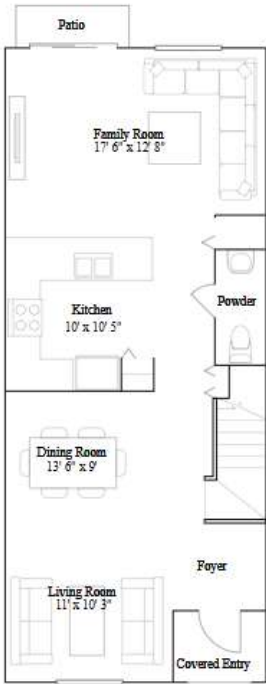

The Promenade Collection

LENNAR

Topaz

3 bd . 2 ba . 1 half ba . 1,668 ft²

1st Floor

2nd Floor

Sunglow

3 bd . 2 ba . 1 half ba . 1,545 ft²

1st Floor

2nd Floor

Onyx

3 bd . 2 ba . 1 half ba . 1,489 ft²

1st Floor

2nd Floor

The Promenade Collection

LENNAR

Magenta

3 bd . 2 ba . 1 half ba . 1,414 ft²

1st Floor

2nd Floor

Azure

3 bd . 3 ba . 1,330 ft²

1st Floor

2nd Floor

Terrasse

3 bd . 2 ba . 1 half ba . 1,599 ft²

1st Floor

2nd Floor

Paradis

3 bd . 2 ba . 1 half ba . 1,416 ft²

1st Floor

2nd Floor