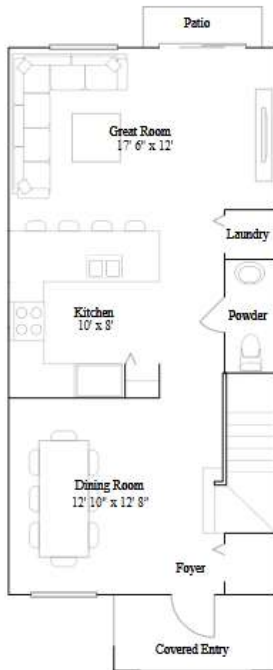

The Promenade Collection

LENNAR

Topaz

3 bd . 2 ba . 1 half ba . 1,668 ft²

1st Floor

2nd Floor

Sunglow

3 bd . 2 ba . 1 half ba . 1,545 ft²

1st Floor

2nd Floor

Onyx

3 bd . 2 ba . 1 half ba . 1,489 ft²

1st Floor

2nd Floor

The Promenade Collection

LENNAR

Magenta

3 bd . 2 ba . 1 half ba . 1,414 ft²

1st Floor

2nd Floor

Azure

3 bd . 3 ba . 1,330 ft²

1st Floor

2nd Floor

Terrasse

3 bd . 2 ba . 1 half ba . 1,599 ft²

1st Floor

2nd Floor

Paradis

3 bd . 2 ba . 1 half ba . 1,416 ft²

1st Floor

2nd Floor