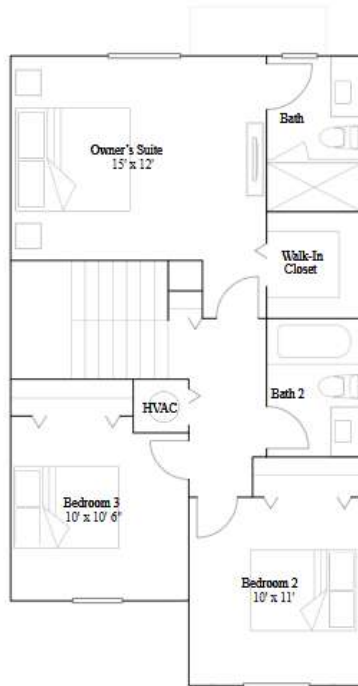

The Promenade Collection

LENNAR

Topaz

3 bd . 2 ba . 1 half ba . 1,668 ft²

1st Floor

2nd Floor

Sunglow

3 bd . 2 ba . 1 half ba . 1,545 ft²

1st Floor

2nd Floor

Onyx

3 bd . 2 ba . 1 half ba . 1,489 ft²

1st Floor

2nd Floor

The Promenade Collection

LENNAR

Magenta

3 bd . 2 ba . 1 half ba . 1,414 ft²

1st Floor

2nd Floor

Azure

3 bd . 3 ba . 1,330 ft²

1st Floor

2nd Floor

Terrasse

3 bd . 2 ba . 1 half ba . 1,599 ft²

1st Floor

2nd Floor

Paradis

3 bd . 2 ba . 1 half ba . 1,416 ft²

1st Floor

2nd Floor