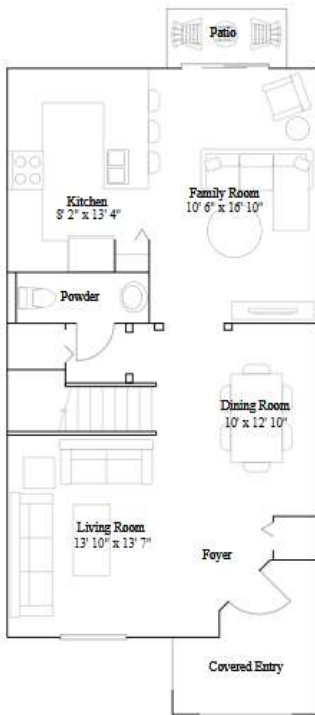

The Promenade Collection

LENNAR

Topaz

3 bd . 2 ba . 1 half ba . 1,668 ft²

1st Floor

2nd Floor

Sunglow

3 bd . 2 ba . 1 half ba . 1,545 ft²

1st Floor

2nd Floor

Onyx

3 bd . 2 ba . 1 half ba . 1,489 ft²

1st Floor

2nd Floor

The Promenade Collection

LENNAR

Magenta

3 bd . 2 ba . 1 half ba . 1,414 ft²

1st Floor

2nd Floor

Azure

3 bd . 3 ba . 1,330 ft²

1st Floor

2nd Floor

Terrasse

3 bd . 2 ba . 1 half ba . 1,599 ft²

1st Floor

2nd Floor

Paradis

3 bd . 2 ba . 1 half ba . 1,416 ft²

1st Floor

2nd Floor