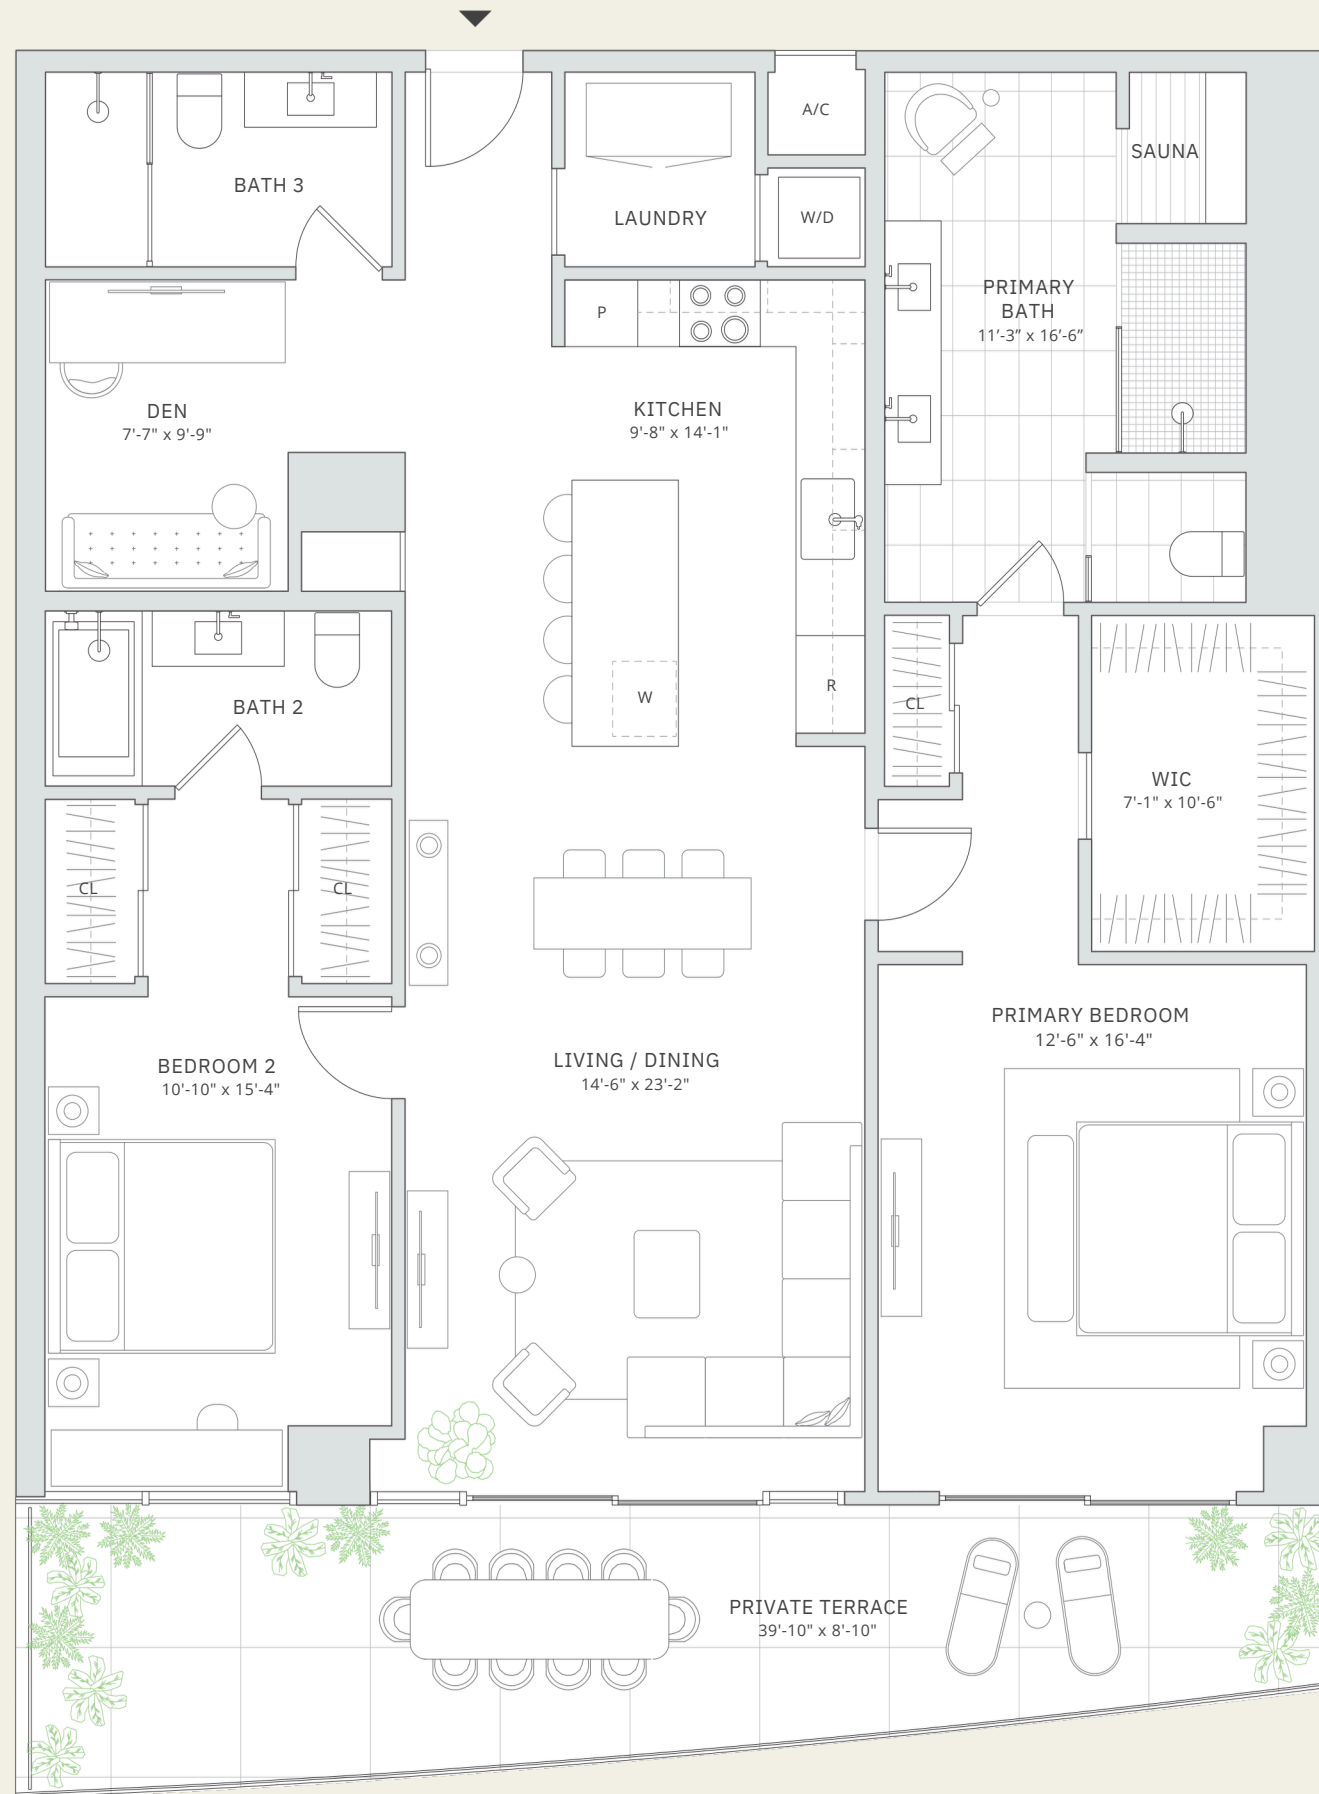

Waterfront  
Collection

01

FLOORS 7-19  
SOUTH TOWER  
3 BEDROOMS  
3 BATHS  
POWDER ROOM  
HOME OFFICE  
DEN  
2 PRIVATE TERRACES

INTERIOR 2,418 SF / 224.6 M<sup>2</sup>

EXTERIOR 700 SF / 65.0 M<sup>2</sup>

TOTAL 2,090 SF / 194.0 M

Waterfront  
Collection

03

FLOORS 7-19  
SOUTH TOWER  
2 BEDROOMS  
3 BATHS  
DEN  
PRIVATE TERRACE

INTERIOR 1,793 SF / 166.5 M<sup>2</sup>

EXTERIOR 350 SF / 32.5M<sup>2</sup>

TOTAL 2,143 SF / 199.0 M

Waterfront  
Collection

04

FLOORS 9-19  
SOUTH TOWER  
2 BEDROOMS  
3 BATHS  
DEN  
PRIVATE TERRACE

INTERIOR 1,779 SF / 165.2 M<sup>2</sup>

EXTERIOR 285 SF / 26.4M<sup>2</sup>

TOTAL 2,064 SF / 191.7 M

Waterfront  
Collection

05

- FLOORS 9-19
- SOUTH TOWER
- 2 BEDROOMS
- 2 BATHS
- POWDER ROOM
- PRIVATE TERRACE

INTERIOR 1,380 SF / 128.2 M<sup>2</sup>  
 EXTERIOR 475 SF / 44.1M<sup>2</sup><sub>2</sub>  
 TOTAL 1,855 SF / 172.3 M