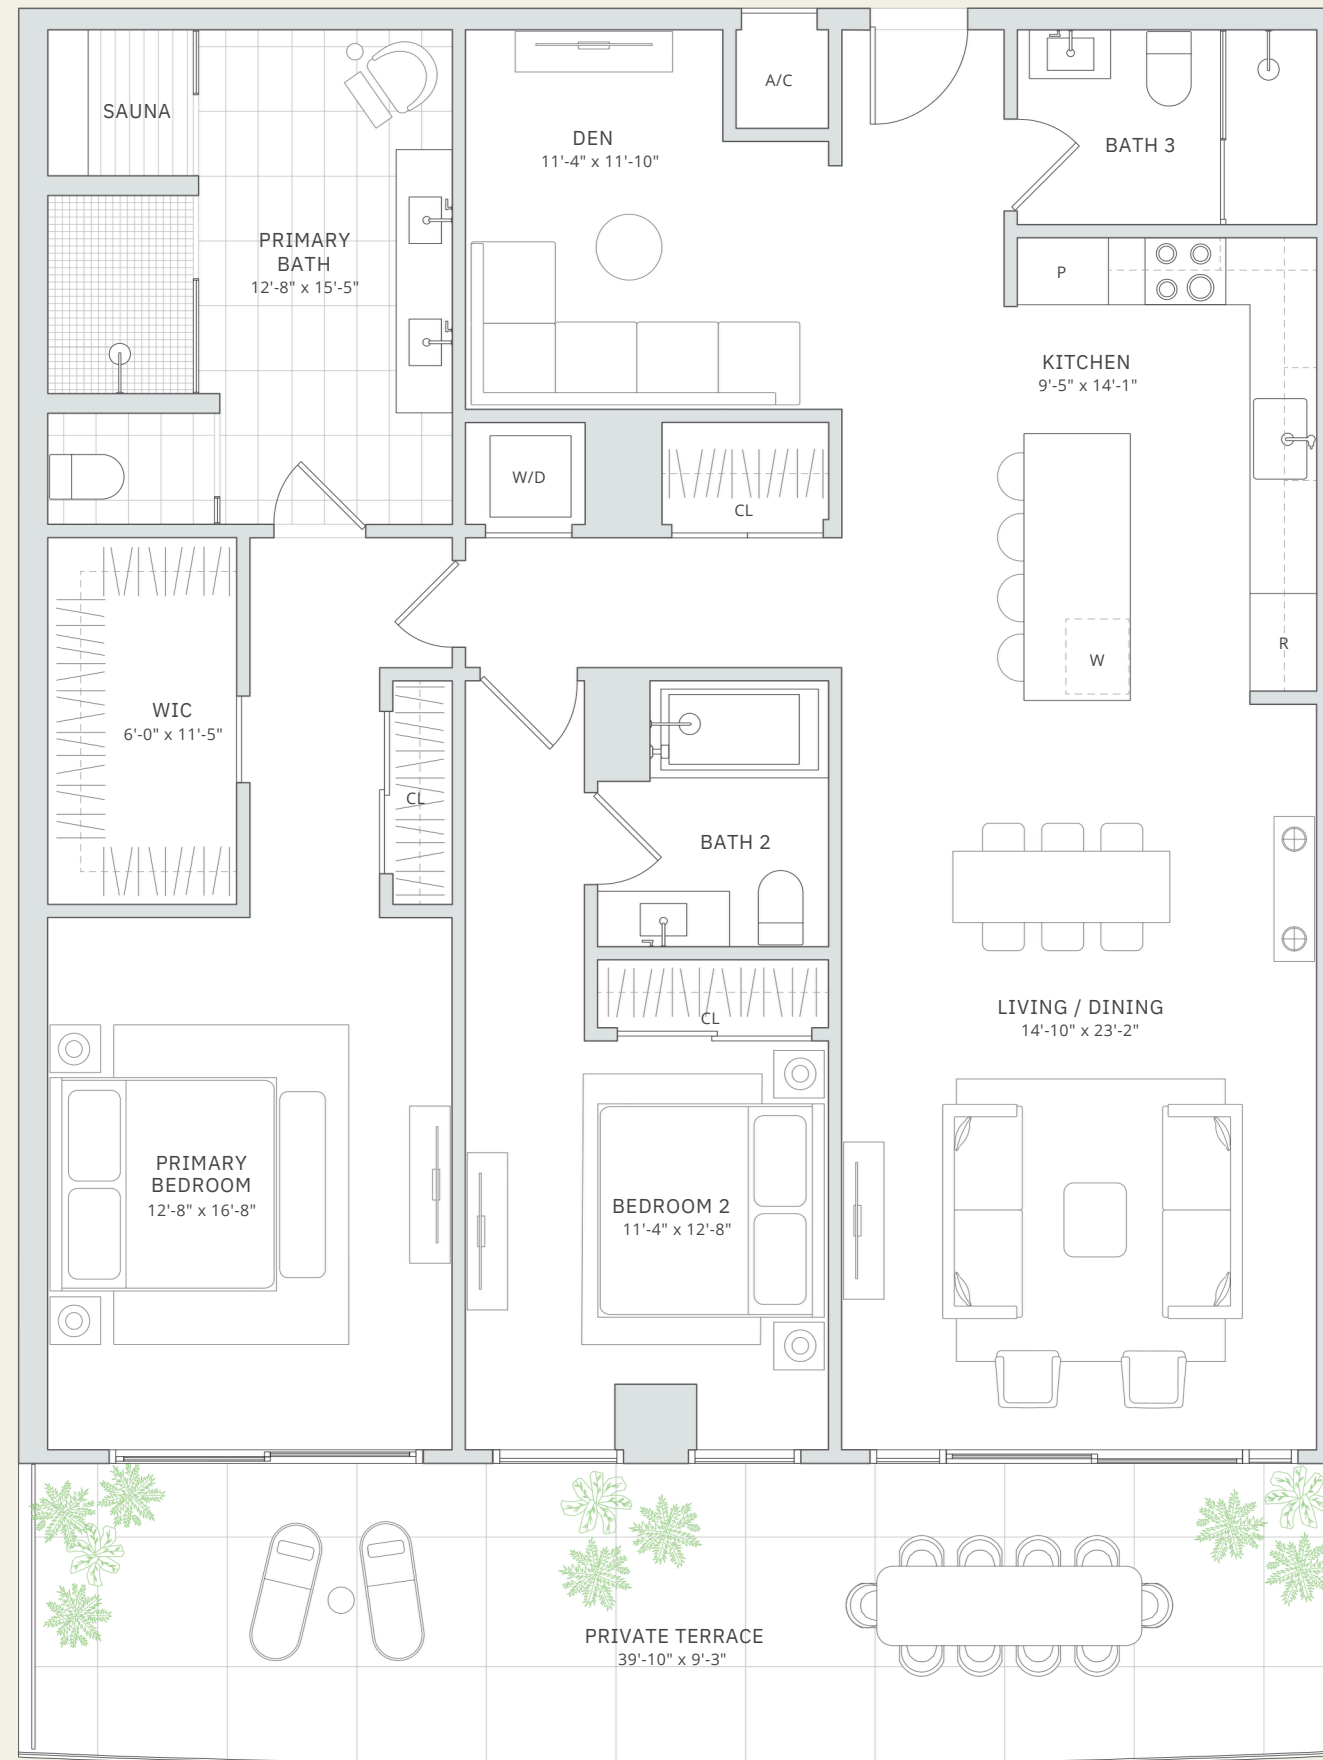

Waterfront  
Collection

01

FLOORS 7-19  
SOUTH TOWER  
3 BEDROOMS  
3 BATHS  
POWDER ROOM  
HOME OFFICE  
DEN  
2 PRIVATE TERRACES

INTERIOR 2,418 SF / 224.6 M<sup>2</sup>

EXTERIOR 700 SF / 65.0 M<sup>2</sup>

TOTAL 3,118 SF / 289.6 M

Waterfront  
Collection

02

FLOORS 7-19  
SOUTH TOWER  
2 BEDROOMS  
3 BATHS  
DEN  
PRIVATE TERRACE

INTERIOR 1,805 SF / 167.6 M<sup>2</sup>

EXTERIOR 285 SF / 26.4M<sup>2</sup> <sub>2</sub>

TOTAL 2,090 SF / 194.0 M

Waterfront  
Collection

03

FLOORS 7-19  
SOUTH TOWER  
2 BEDROOMS  
3 BATHS  
DEN  
PRIVATE TERRACE

INTERIOR 1,793 SF / 166.5 M<sup>2</sup>

EXTERIOR 350 SF / 32.5M<sup>2</sup>

TOTAL 2,143 SF / 199.0 M

Waterfront  
Collection

04

FLOORS 9-19  
SOUTH TOWER  
2 BEDROOMS  
3 BATHS  
DEN  
PRIVATE TERRACE

INTERIOR 1,779 SF / 165.2 M<sup>2</sup>

EXTERIOR 285 SF / 26.4M<sup>2</sup>

TOTAL 2,064 SF / 191.7 M

Waterfront  
Collection