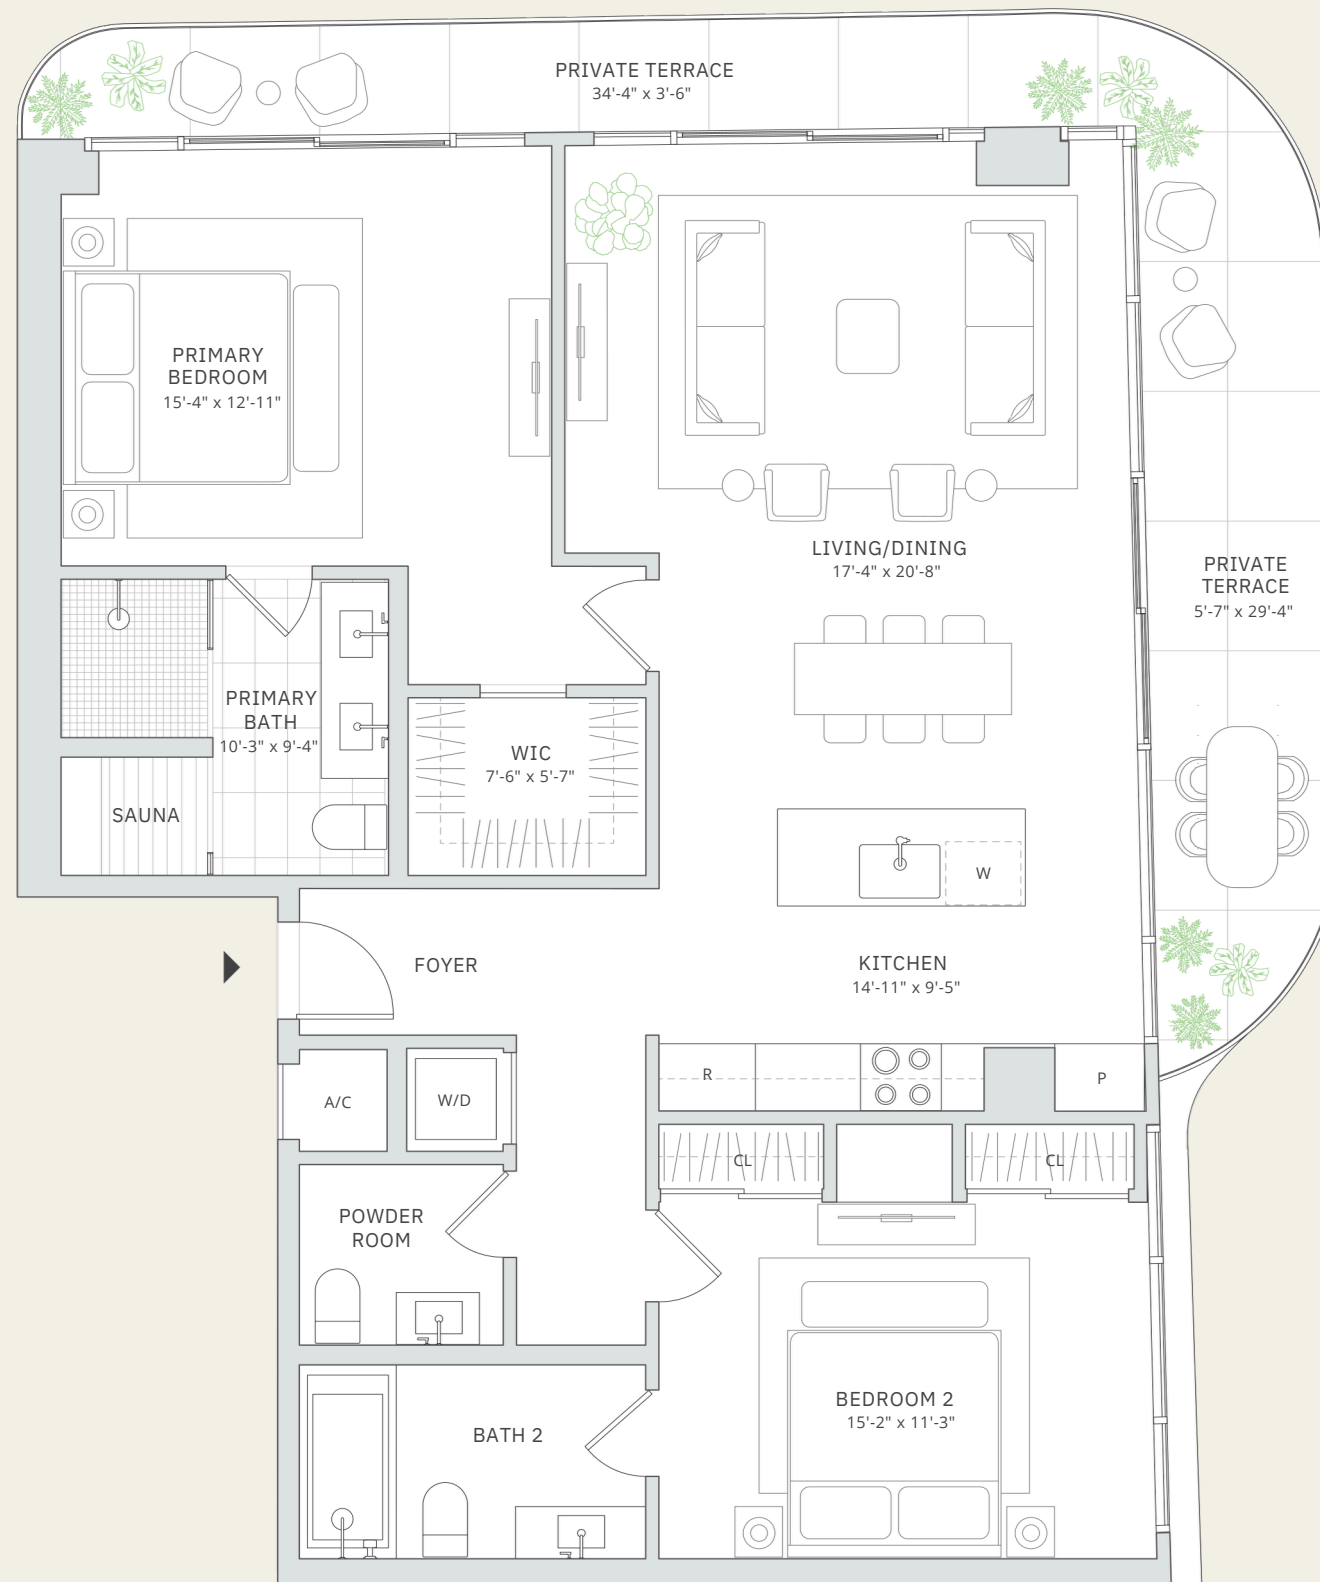

05

- FLOORS 9-19
- SOUTH TOWER
- 2 BEDROOMS
- 2 BATHS
- POWDER ROOM
- PRIVATE TERRACE

INTERIOR 1,380 SF / 128.2 M<sup>2</sup>  
 EXTERIOR 475 SF / 44.1M<sup>2</sup><sub>2</sub>  
 TOTAL 1,855 SF / 172.3 M

Sunset  
Collection

06

FLOORS 9-19  
SOUTH TOWER  
2 BEDROOMS  
2 BATHS  
POWDER ROOM  
PRIVATE TERRACE

INTERIOR 1,385 SF / 128.6 M<sup>2</sup>

EXTERIOR 270 SF / 25.0M<sup>2</sup>

TOTAL 1,655 SF / 153.7 M

Sunset  
Collection

07

FLOORS 9-19  
SOUTH TOWER  
1 BEDROOM  
2 BATHS  
DEN  
PRIVATE TERRACE

INTERIOR 1,045 SF / 97.3 M<sup>2</sup>

EXTERIOR 95SF / 8.8 M<sup>2</sup>

TOTAL 1,143 SF / 106.1 M

Sunset  
Collection

08

FLOORS 9-19  
SOUTH TOWER  
2 BEDROOMS  
2 BATHS  
POWDER ROOM  
PRIVATE TERRACE

INTERIOR 1,485 SF / 137.9 M<sup>2</sup>

EXTERIOR 140 SF / 13.0M<sup>2</sup>

TOTAL 1,625 SF / 150.9 M