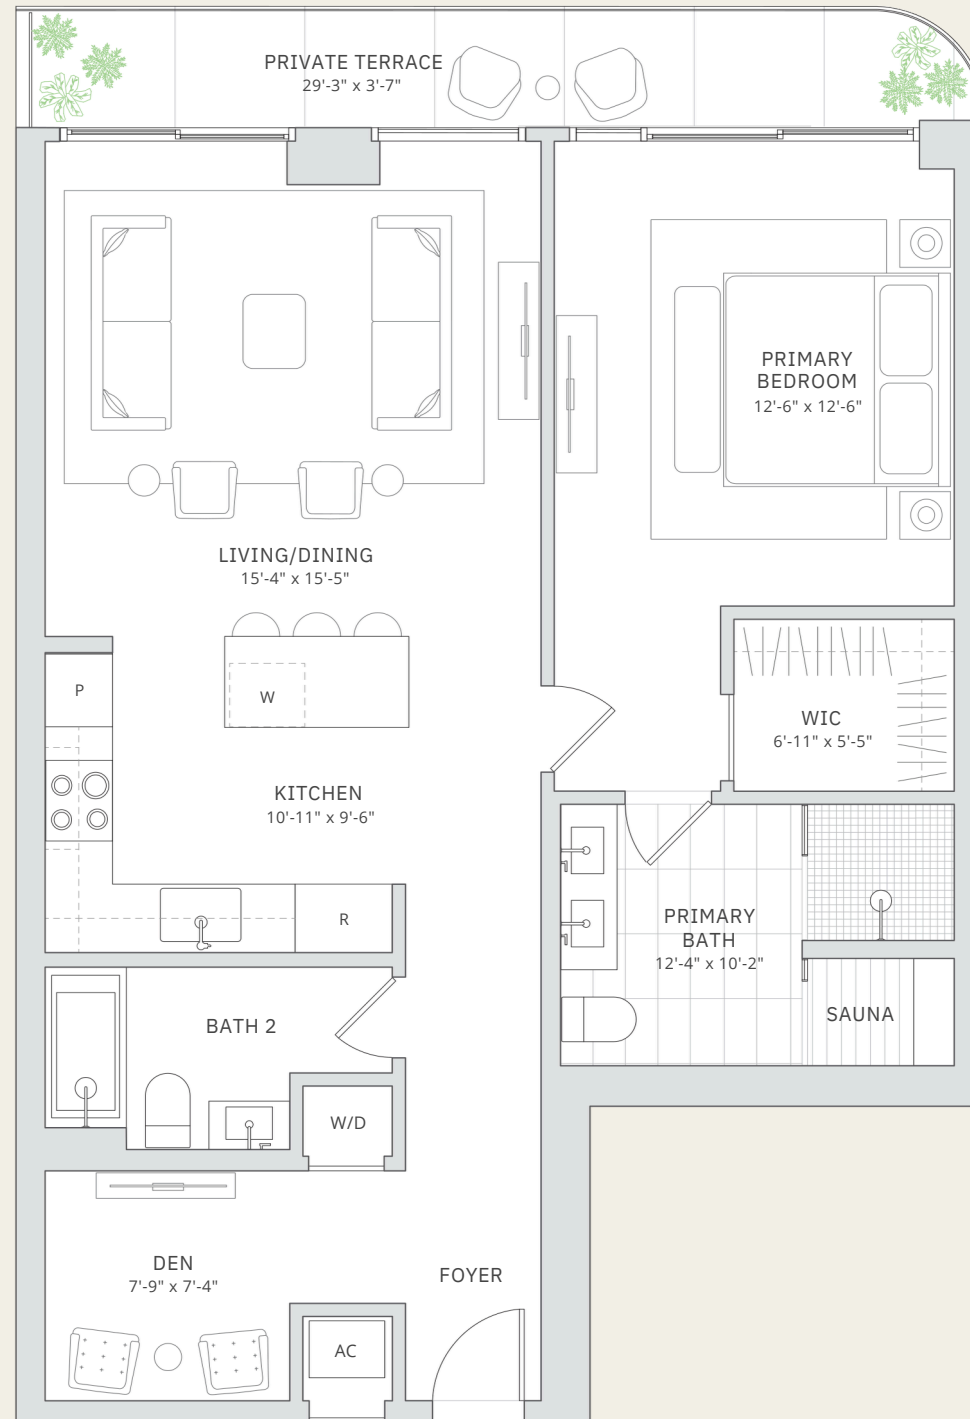

05

- FLOORS 9-19
- SOUTH TOWER
- 2 BEDROOMS
- 2 BATHS
- POWDER ROOM
- PRIVATE TERRACE

INTERIOR 1,380 SF / 128.2 M<sup>2</sup>  
 EXTERIOR 475 SF / 44.1M<sup>2</sup><sub>2</sub>  
 TOTAL 1,855 SF / 172.3 M

Sunset  
Collection

06

FLOORS 9-19  
SOUTH TOWER  
2 BEDROOMS  
2 BATHS  
POWDER ROOM  
PRIVATE TERRACE

INTERIOR 1,385 SF / 128.6 M<sup>2</sup>

EXTERIOR 270 SF / 25.0M<sup>2</sup>

TOTAL 1,655 SF / 153.7 M

Sunset  
Collection

07

FLOORS 9-19  
SOUTH TOWER  
1 BEDROOM  
2 BATHS  
DEN  
PRIVATE TERRACE

INTERIOR 1,045 SF / 97.3 M<sup>2</sup>

EXTERIOR 95SF / 8.8 M<sup>2</sup>

TOTAL 1,143 SF / 106.1 M

Sunset  
Collection

08

FLOORS 9-19  
SOUTH TOWER  
2 BEDROOMS  
2 BATHS  
POWDER ROOM  
PRIVATE TERRACE

INTERIOR 1,485 SF / 137.9 M<sup>2</sup>

EXTERIOR 140 SF / 13.0M<sup>2</sup>

TOTAL 1,625 SF / 150.9 M