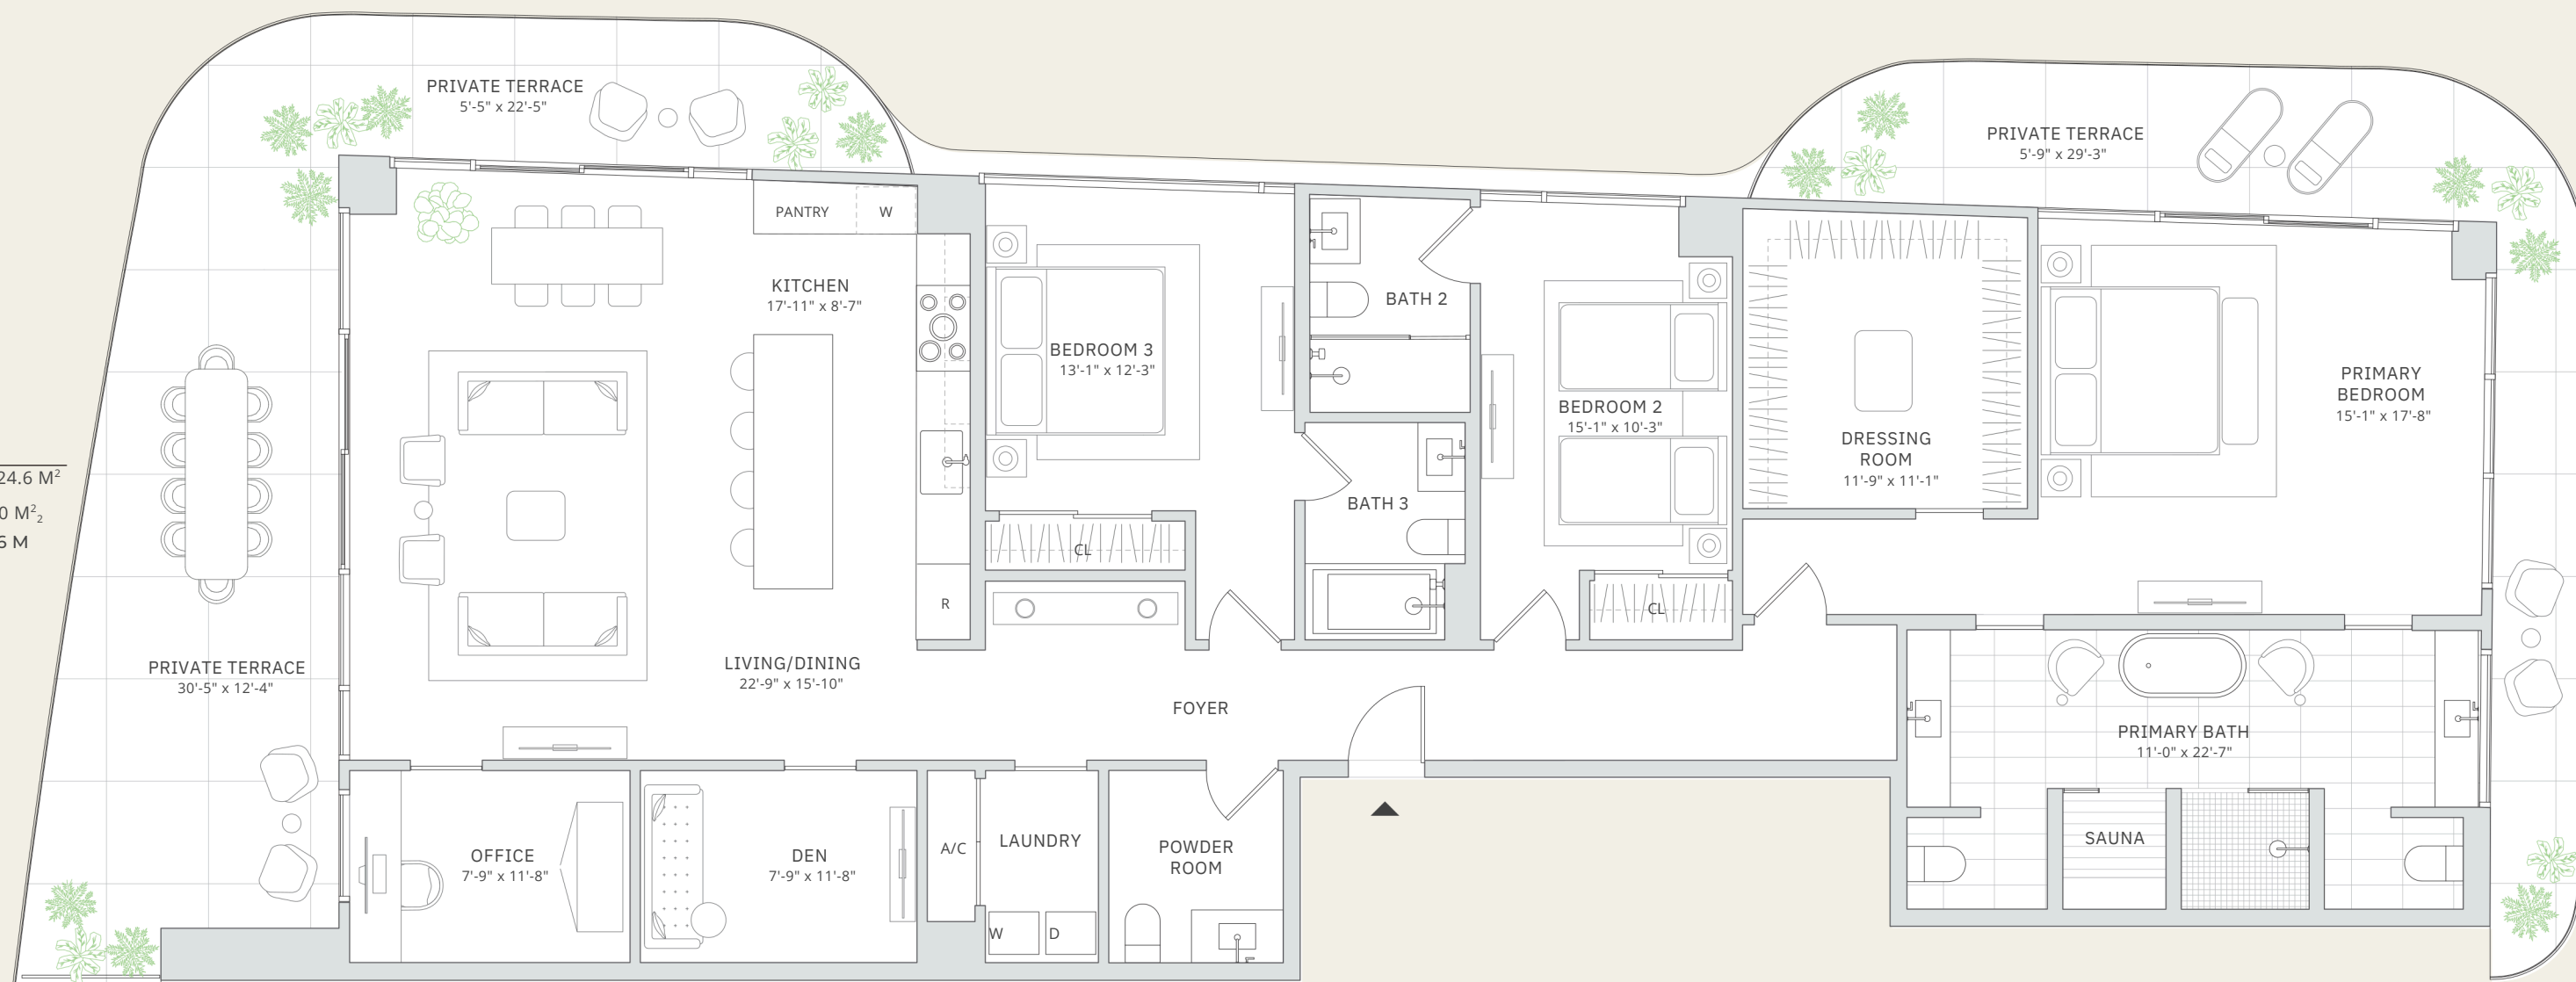

Waterfront  
Collection

01

FLOORS 7-19  
SOUTH TOWER  
3 BEDROOMS  
3 BATHS  
POWDER ROOM  
HOME OFFICE  
DEN  
2 PRIVATE TERRACES

INTERIOR 2,418 SF / 224.6 M<sup>2</sup>

EXTERIOR 700 SF / 65.0 M<sup>2</sup>

TOTAL 3,118 SF / 289.6 M

Waterfront  
Collection

02

FLOORS 7-19  
SOUTH TOWER  
2 BEDROOMS  
3 BATHS  
DEN  
PRIVATE TERRACE

INTERIOR 1,805 SF / 167.6 M<sup>2</sup>

EXTERIOR 285 SF / 26.4M<sup>2</sup> <sub>2</sub>

TOTAL 2,090 SF / 194.0 M

Waterfront  
Collection

03

FLOORS 7-19  
SOUTH TOWER  
2 BEDROOMS  
3 BATHS  
DEN  
PRIVATE TERRACE

INTERIOR 1,793 SF / 166.5 M<sup>2</sup>

EXTERIOR 350 SF / 32.5M<sup>2</sup>

TOTAL 2,143 SF / 199.0 M

05

- FLOORS 9-19
- SOUTH TOWER
- 2 BEDROOMS
- 2 BATHS
- POWDER ROOM
- PRIVATE TERRACE

INTERIOR 1,380 SF / 128.2 M<sup>2</sup>  
 EXTERIOR 475 SF / 44.1M<sup>2</sup><sub>2</sub>  
 TOTAL 1,855 SF / 172.3 M