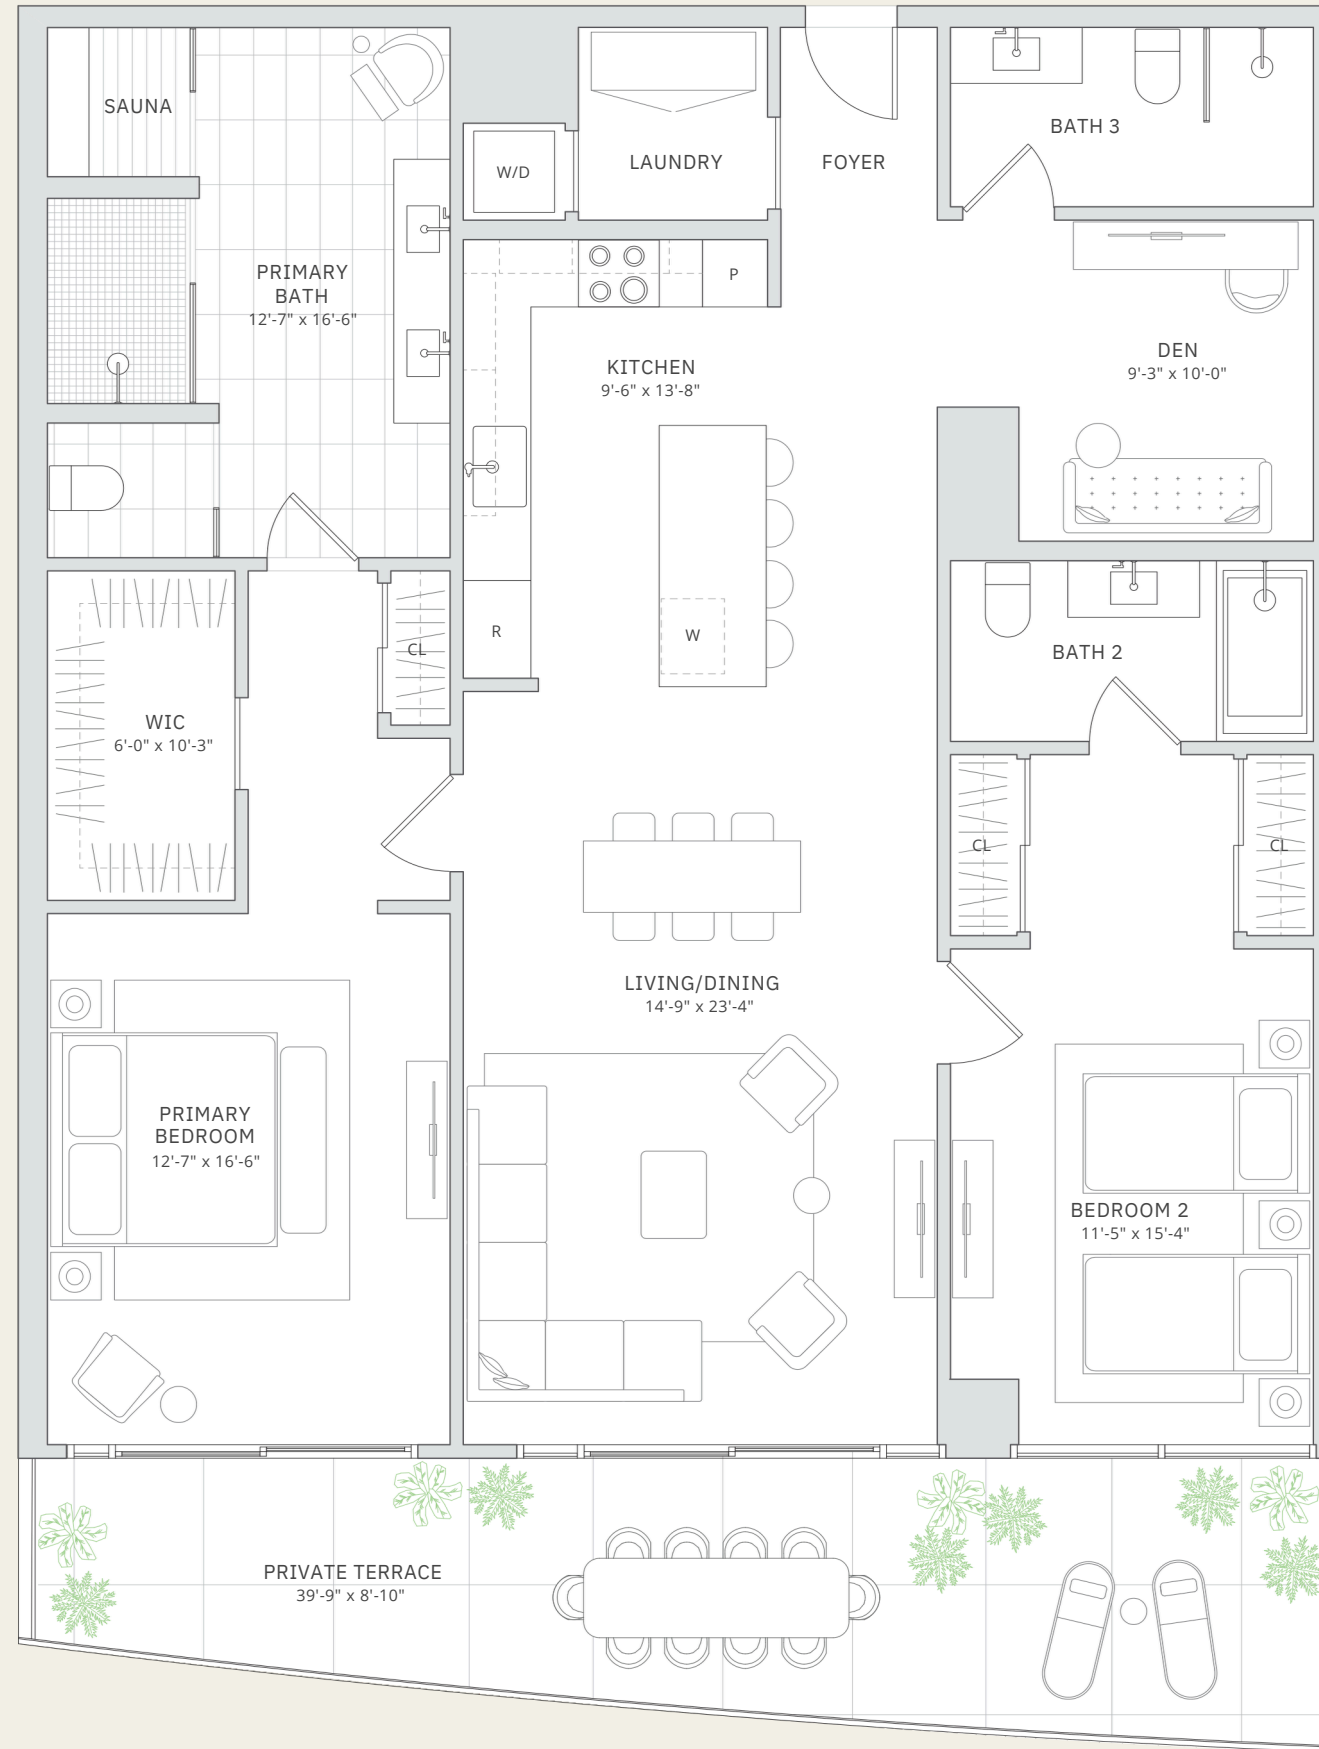

Waterfront  
Collection

01

FLOORS 7-19  
SOUTH TOWER  
3 BEDROOMS  
3 BATHS  
POWDER ROOM  
HOME OFFICE  
DEN  
2 PRIVATE TERRACES

INTERIOR 2,418 SF / 224.6 M<sup>2</sup>

EXTERIOR 700 SF / 65.0 M<sup>2</sup>

TOTAL 3,118 SF / 289.6 M

Waterfront  
Collection

02

FLOORS 7-19  
SOUTH TOWER  
2 BEDROOMS  
3 BATHS  
DEN  
PRIVATE TERRACE

INTERIOR 1,805 SF / 167.6 M<sup>2</sup>

EXTERIOR 285 SF / 26.4M<sup>2</sup> <sub>2</sub>

TOTAL 2,090 SF / 194.0 M

Waterfront  
Collection

03

FLOORS 7-19  
SOUTH TOWER  
2 BEDROOMS  
3 BATHS  
DEN  
PRIVATE TERRACE

INTERIOR 1,793 SF / 166.5 M<sup>2</sup>

EXTERIOR 350 SF / 32.5M<sup>2</sup>

TOTAL 2,143 SF / 199.0 M

Waterfront  
Collection

04

FLOORS 9-19  
SOUTH TOWER  
2 BEDROOMS  
3 BATHS  
DEN  
PRIVATE TERRACE

INTERIOR 1,779 SF / 165.2 M<sup>2</sup>

EXTERIOR 285 SF / 26.4M<sup>2</sup>

TOTAL 2,064 SF / 191.7 M

Waterfront  
Collection