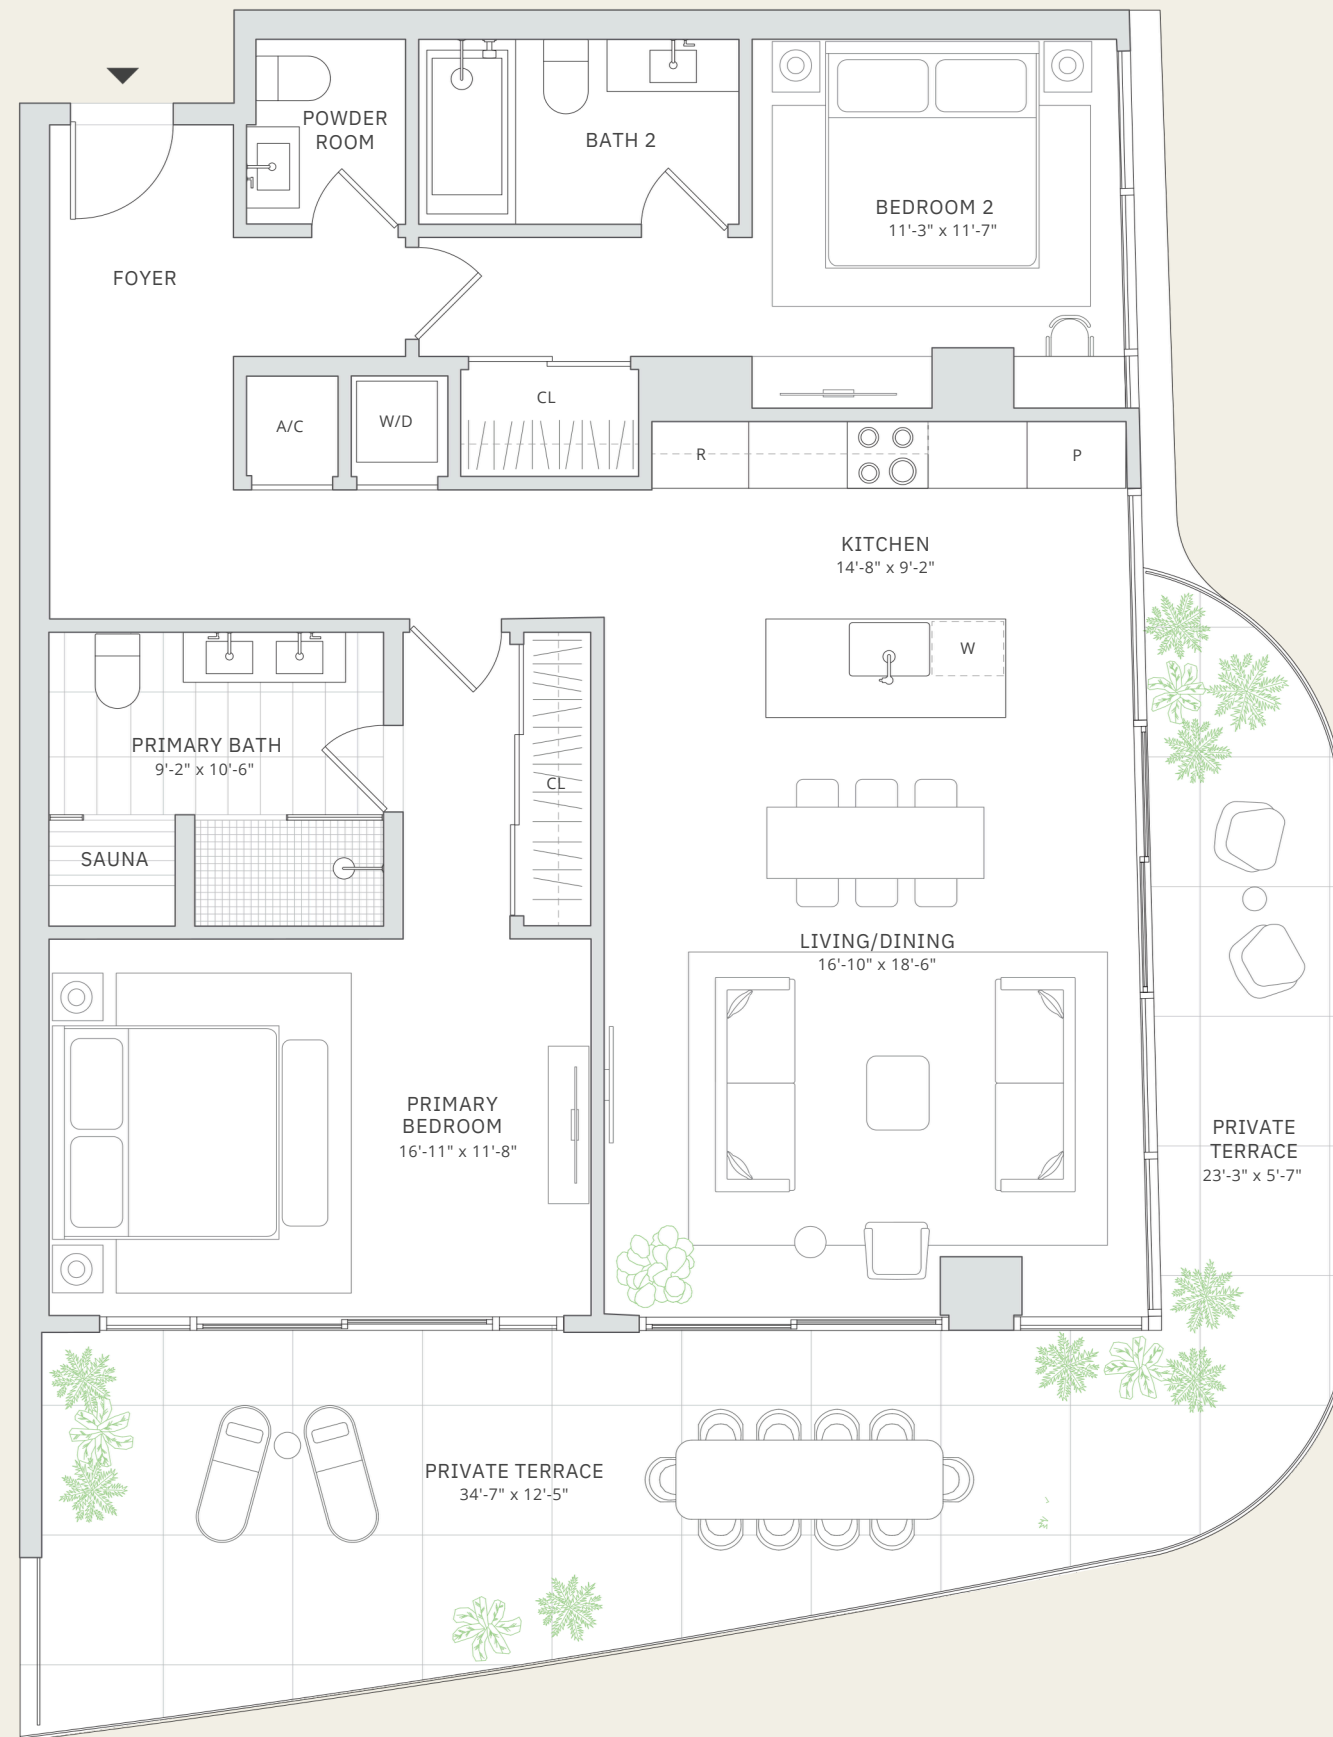

Waterfront  
Collection

01

FLOORS 7-19  
SOUTH TOWER  
3 BEDROOMS  
3 BATHS  
POWDER ROOM  
HOME OFFICE  
DEN  
2 PRIVATE TERRACES

INTERIOR 2,418 SF / 224.6 M<sup>2</sup>

EXTERIOR 700 SF / 65.0 M<sup>2</sup>

TOTAL 2,090 SF / 194.0 M

Waterfront  
Collection

03

FLOORS 7-19  
SOUTH TOWER  
2 BEDROOMS  
3 BATHS  
DEN  
PRIVATE TERRACE

INTERIOR 1,793 SF / 166.5 M<sup>2</sup>

EXTERIOR 350 SF / 32.5M<sup>2</sup>

TOTAL 2,143 SF / 199.0 M

Waterfront  
Collection

04

FLOORS 9-19  
SOUTH TOWER  
2 BEDROOMS  
3 BATHS  
DEN  
PRIVATE TERRACE

INTERIOR 1,779 SF / 165.2 M<sup>2</sup>

EXTERIOR 285 SF / 26.4M<sup>2</sup>

TOTAL 2,064 SF / 191.7 M

Waterfront  
Collection

05

- FLOORS 9-19
- SOUTH TOWER
- 2 BEDROOMS
- 2 BATHS
- POWDER ROOM
- PRIVATE TERRACE

INTERIOR 1,380 SF / 128.2 M<sup>2</sup>  
 EXTERIOR 475 SF / 44.1M<sup>2</sup><sub>2</sub>  
 TOTAL 1,855 SF / 172.3 M