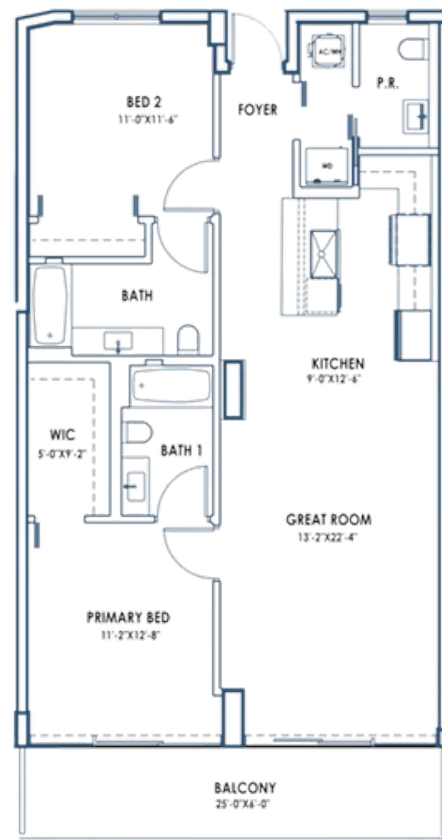

FLOOR PLANS

- FLOOR PLANS RANGING FROM APPROXIMATELY 900 SQ FT TO 2,700+ SQ FT
- 1-2 BEDROOM CONDOMINIUM RESIDENCES
- 3-4 BEDROOM TWO-STORY CONDO VILLAS

UNIT 702
2/2.5
1100 SF

VILLA 8
3/2.5
2068 SF

UNIT 509
2/2.5
1232 SF